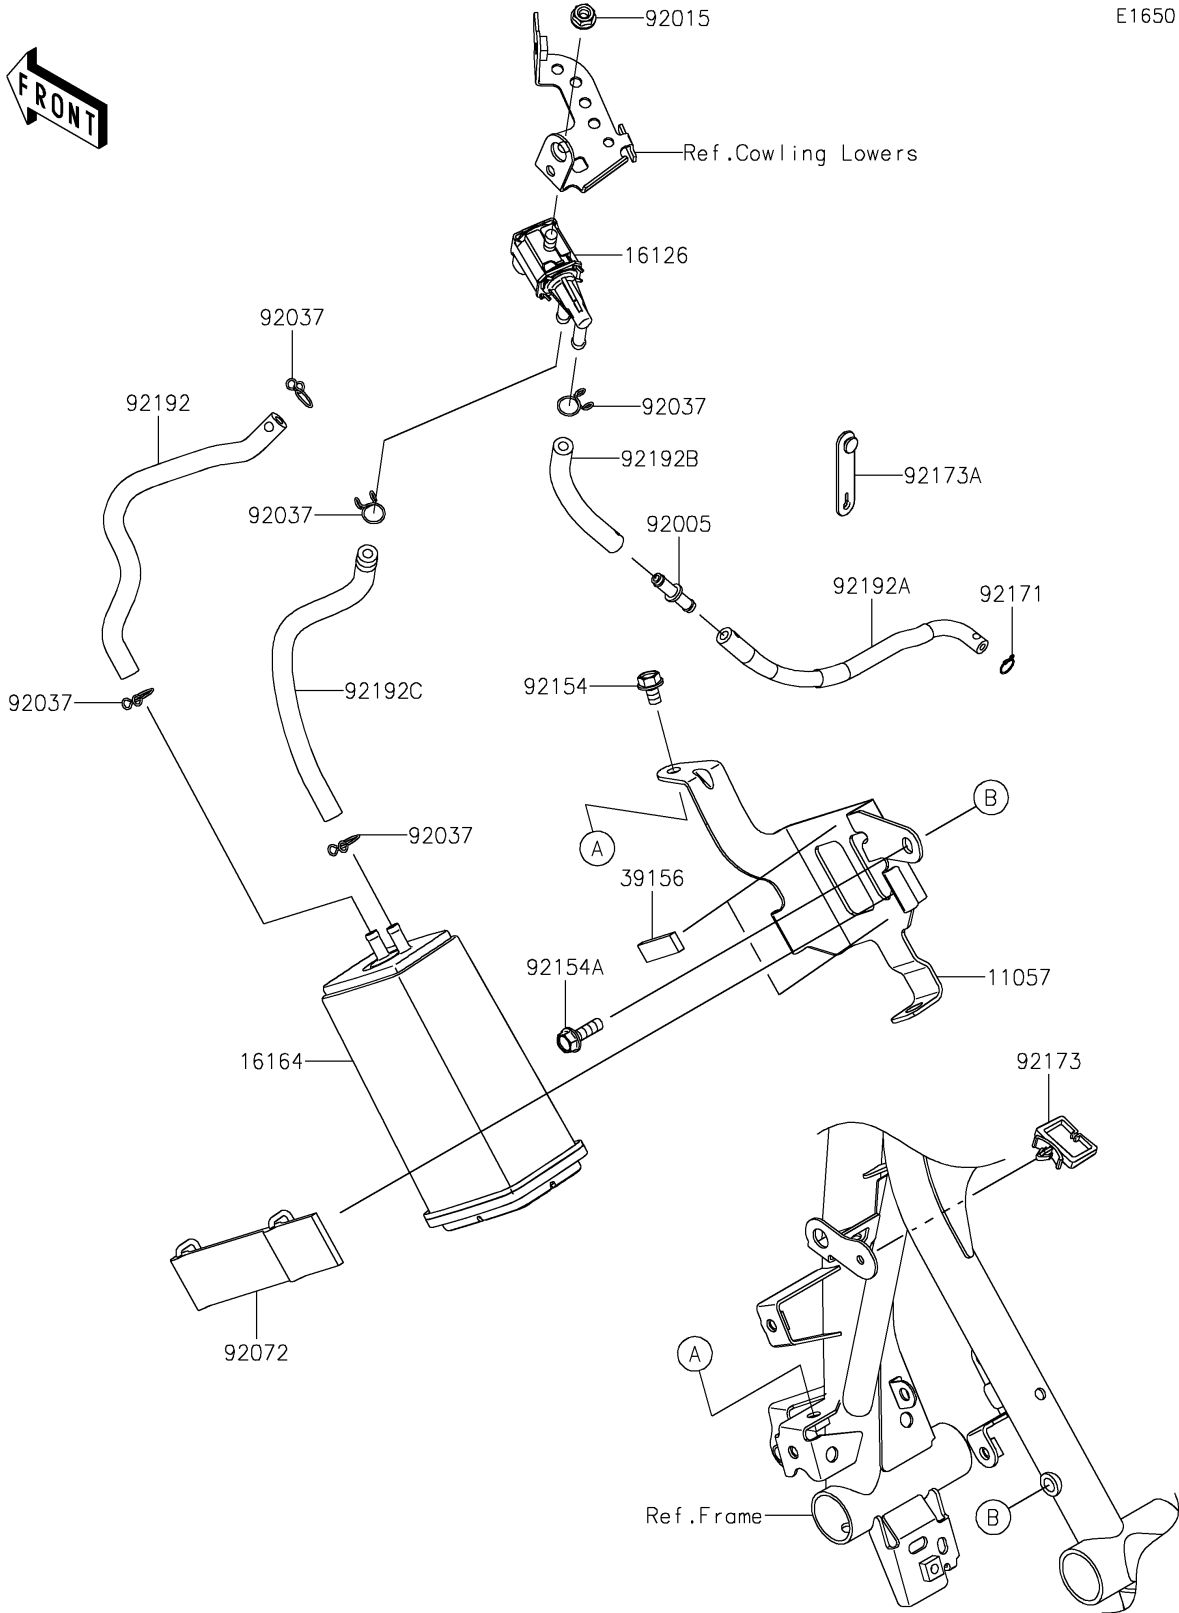

2024 Z500 SE ABS PARTS DIAGRAM

Fuel Evaporative System(CA)

E1650

2024 Z500 SE ABS PARTS LIST

Fuel Evaporative System(CA)

ITEM NAME	PART NUMBER	QUANTITY
BRACKET,CANISTER (Ref # 11057)	11057-2143	1
VALVE,SOLENOID (Ref # 16126)	16126-0705	1
CANISTER (Ref # 16164)	16164-0012	1
PAD,10X30X4 (Ref # 39156)	39156-0927	2
FITTING (Ref # 92005)	92005-0721	1
NUT,FLANGED,6MM (Ref # 92015)	92015-1367	1
CLAMP,TUBE (Ref # 92037)	92037-147	5
BAND,CANISTER (Ref # 92072)	92072-0815	1
BOLT,FLANGED,6X10 (Ref # 92154)	92154-2939	1
BOLT-FLANGED,6X20 (Ref # 92154A)	92154-3812	1
CLAMP (Ref # 92171)	92171-0573	1
CLAMP,CABLE CLIP (Ref # 92173)	92173-1242	1
CLAMP (Ref # 92173A)	92173-2198	1
TUBE,FUEL TANK-CANISTER (Ref # 92192)	92192-1806	1
TUBE,FITTING-THROTTLE BODY (Ref # 92192A)	92192-1920	1
TUBE,5X10.4X92 (Ref # 92192B)	92192-1923	1
TUBE,5X10.4X220 (Ref # 92192C)	92192-2537	1