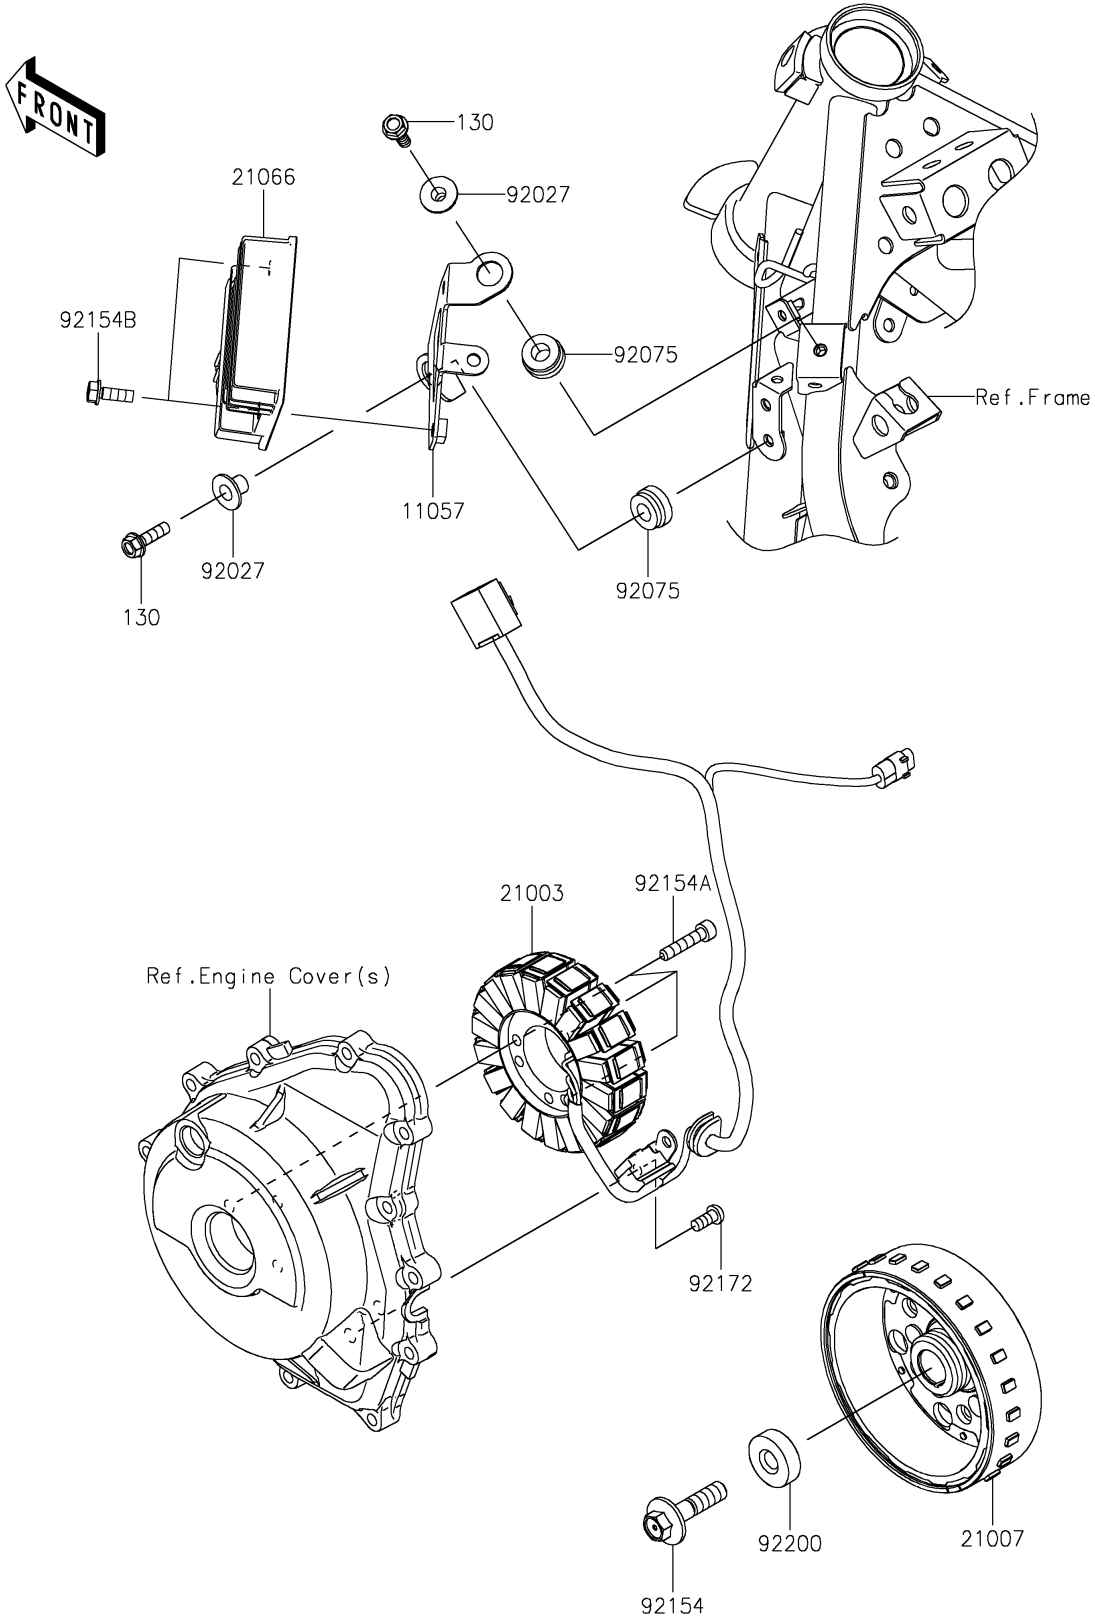

2024 Z500 SE ABS PARTS DIAGRAM

Generator

E1810

2024 Z500 SE ABS PARTS LIST

Generator

ITEM NAME	PART NUMBER	QUANTITY
BRACKET,REGULATOR (Ref # 11057)	11057-1977	1
STATOR (Ref # 21003)	21003-0178	1
ROTOR (Ref # 21007)	21007-0736	1
REGULATOR-VOLTAGE (Ref # 21066)	21066-0761	1
COLLAR,FLANGED,L=12.1,BLACK (Ref # 92027)	92027-1651	2
DAMPER (Ref # 92075)	92075-277	2
BOLT,FLANGED,10X40 (Ref # 92154)	92154-2341	1
BOLT,SOCKET,6X30 (Ref # 92154A)	92154-2820	3
BOLT,FLANGED,6X18 (Ref # 92154B)	92154-2896	2
SCREW,6X14 (Ref # 92172)	92172-1212	2
WASHER,10X30X9 (Ref # 92200)	92200-0790	1
BOLT-FLANGED,6X22 (Ref # 130)	130BA0622	2