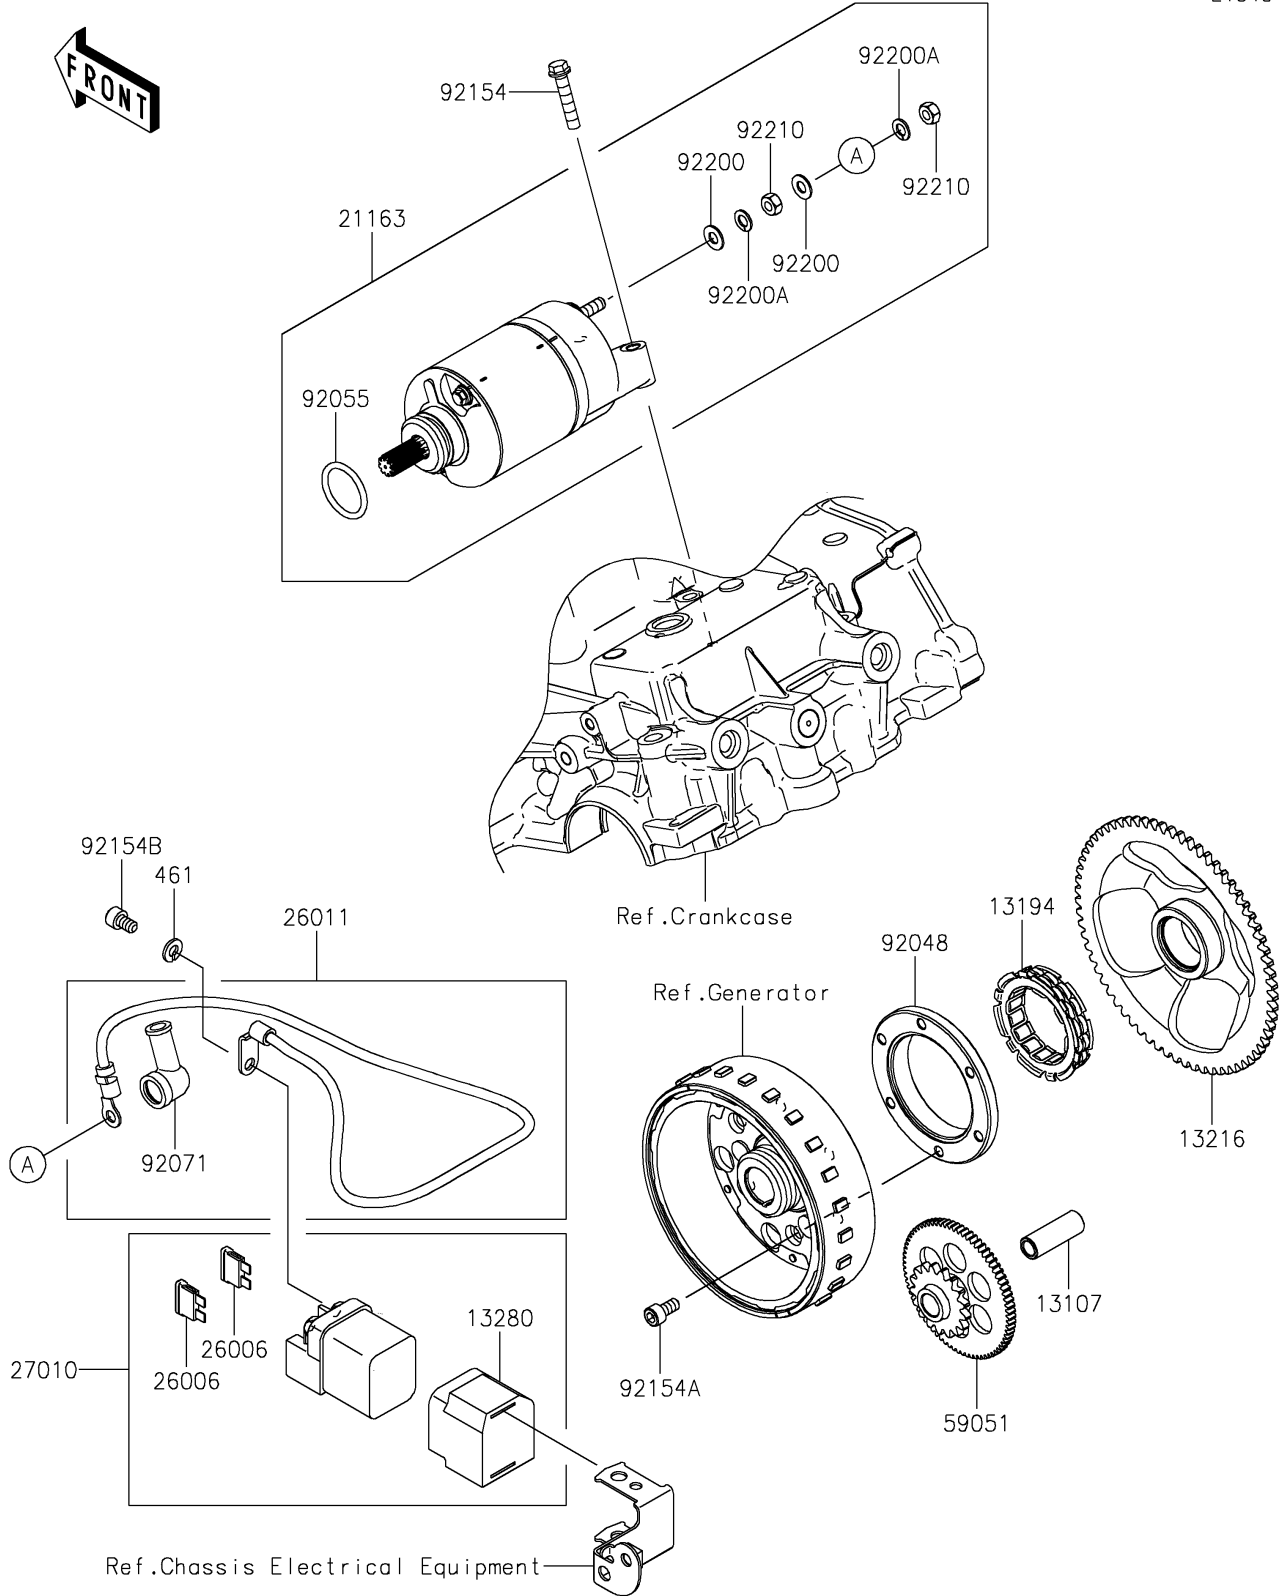

# 2025 Z500 SE PARTS DIAGRAM

## Starter Motor

E1840

## 2025 Z500 SE PARTS LIST

### Starter Motor

ITEM NAME	PART NUMBER	QUANTITY
SHAFT,IDLER (Ref # 13107)	13107-0861	1
CLUTCH-ONEWAY (Ref # 13194)	13194-1096	1
GEAR-COMP,ONEWAY CLUTCH,67T (Ref # 13216)	13216-0895	1
HOLDER (Ref # 13280)	13280-0301	1
STARTER-ELECTRIC (Ref # 21163)	21163-0794	1
FUSE,BLADE,30A,GREEN (Ref # 26006)	26006-1006	2
WIRE-LEAD,STARTER (Ref # 26011)	26011-1867	1
SWITCH,MAGNETIC (Ref # 27010)	27010-0099	1
GEAR-SPUR,IDLER (Ref # 59051)	59051-0799	1
RACE (Ref # 92048)	92048-0024	1
RING-O (Ref # 92055)	92055-0822	1
GROMMET (Ref # 92071)	92071-0787	1
BOLT,FLANGED,6X30 (Ref # 92154)	92154-1773	2
BOLT,SOCKET,6X12 (Ref # 92154A)	92154-1889	6
BOLT,SOCKET,6X10 (Ref # 92154B)	92154-4401	2
WASHER (Ref # 92200)	92200-1678	2
WASHER (Ref # 92200A)	92200-1679	2
NUT (Ref # 92210)	92210-1664	2
WASHER-SPRING,6MM (Ref # 461)	461DA0600	2