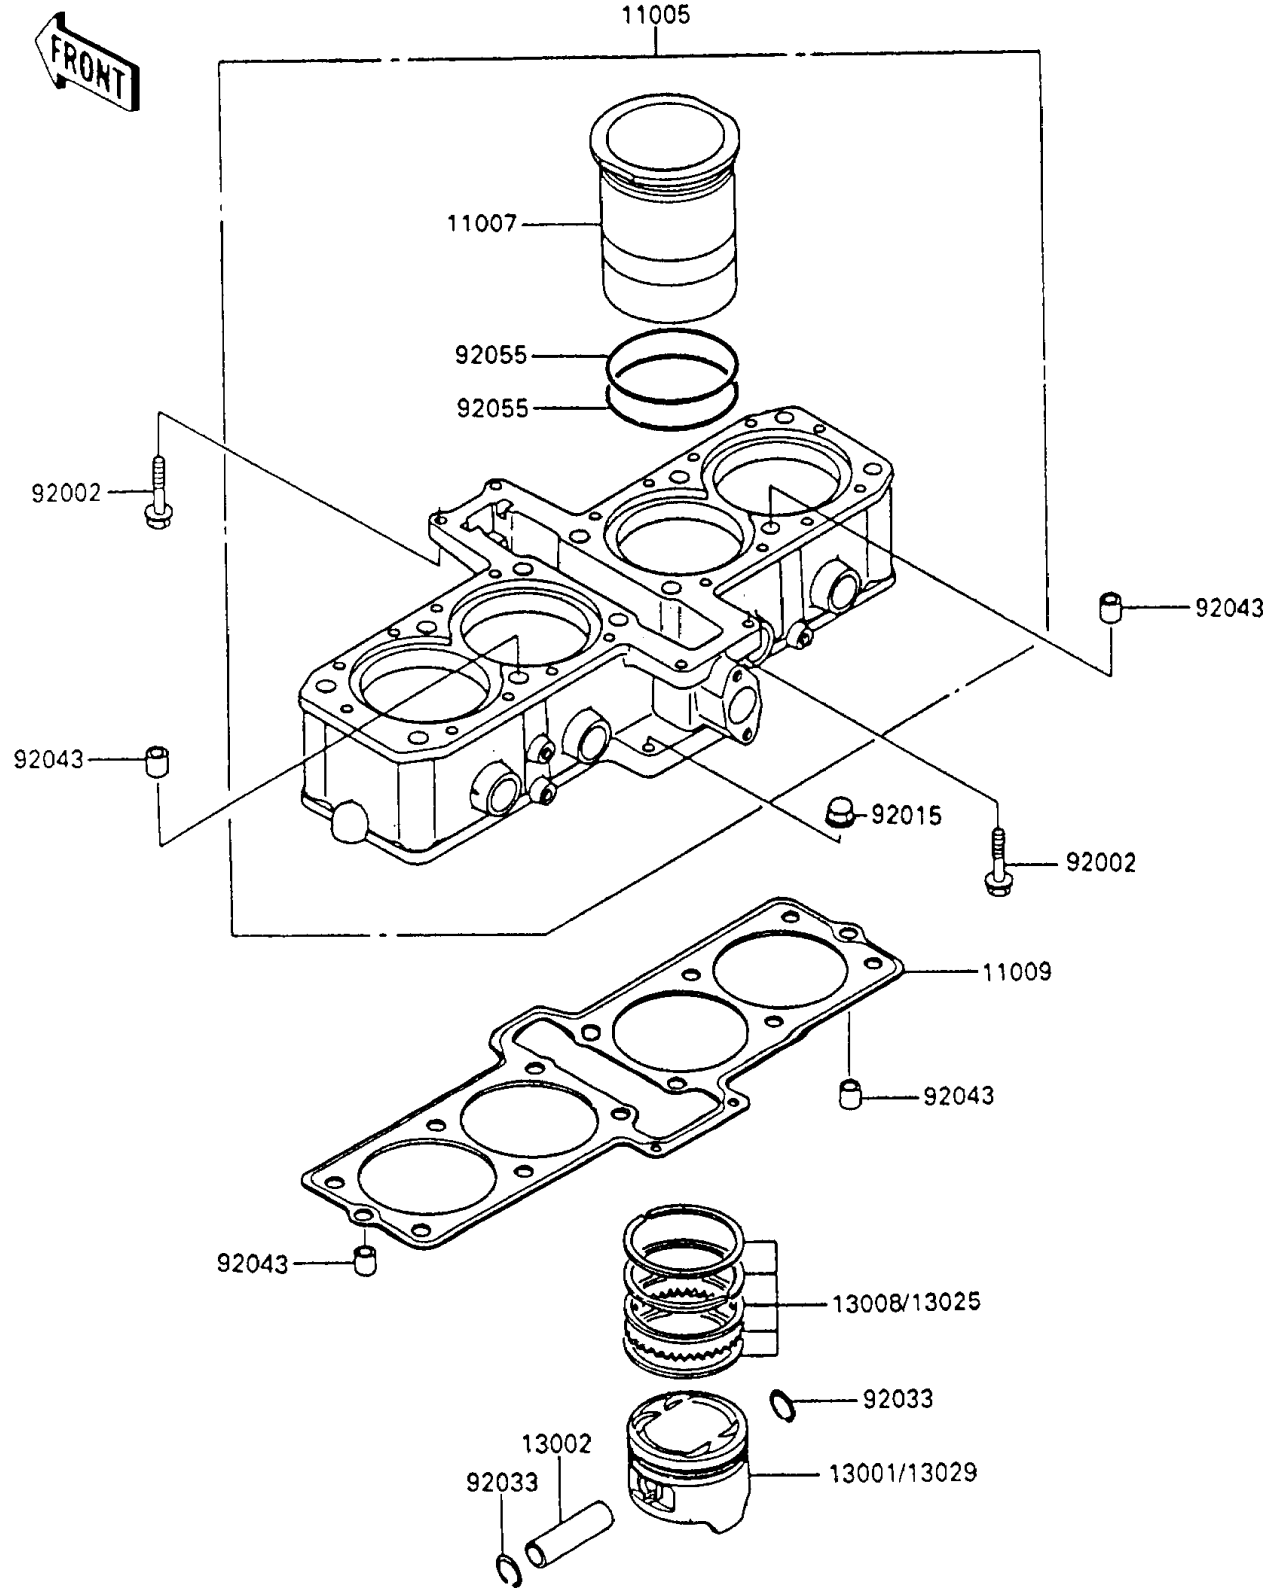

# 1990 Ninja® 600R PARTS DIAGRAM

Cylinder/Piston(s)

E1120-0076

# 1990 Ninja® 600R PARTS LIST

Cylinder/Piston(s)

ITEM NAME	PART NUMBER	QUANTITY
CYLINDER-ENGINE (Ref # 11005)	11005-1493	1
LINER-CYLINDER (Ref # 11007)	11007-1086	4
GASKET,CYLINDER BASE (Ref # 11009)	11009-1578	1
PISTON-ENGINE,STD (Ref # 13001)	13001-1254	4
PIN-PISTON (Ref # 13002)	13002-1003	4
RING-SET-PISTON,STD (Ref # 13008)	13008-1088	4
RING-SET-PISTON L,O/S 0.50 (Ref # 13025)	13025-1086	4
PISTON-ENGINE L,O/S 0.50 (Ref # 13029)	13029-1164	4
BOLT,6X28 (Ref # 92002)	92002-1104	4
NUT,CAP,6MM,BLACK (Ref # 92015)	92015-1170	2
RING-SNAP,PISTON PIN (Ref # 92033)	92033-1161	8
PIN,8.2X10X14 (Ref # 92043)	92043-1264	4
RING-O,66.5MM (Ref # 92055)	92055-1287	8