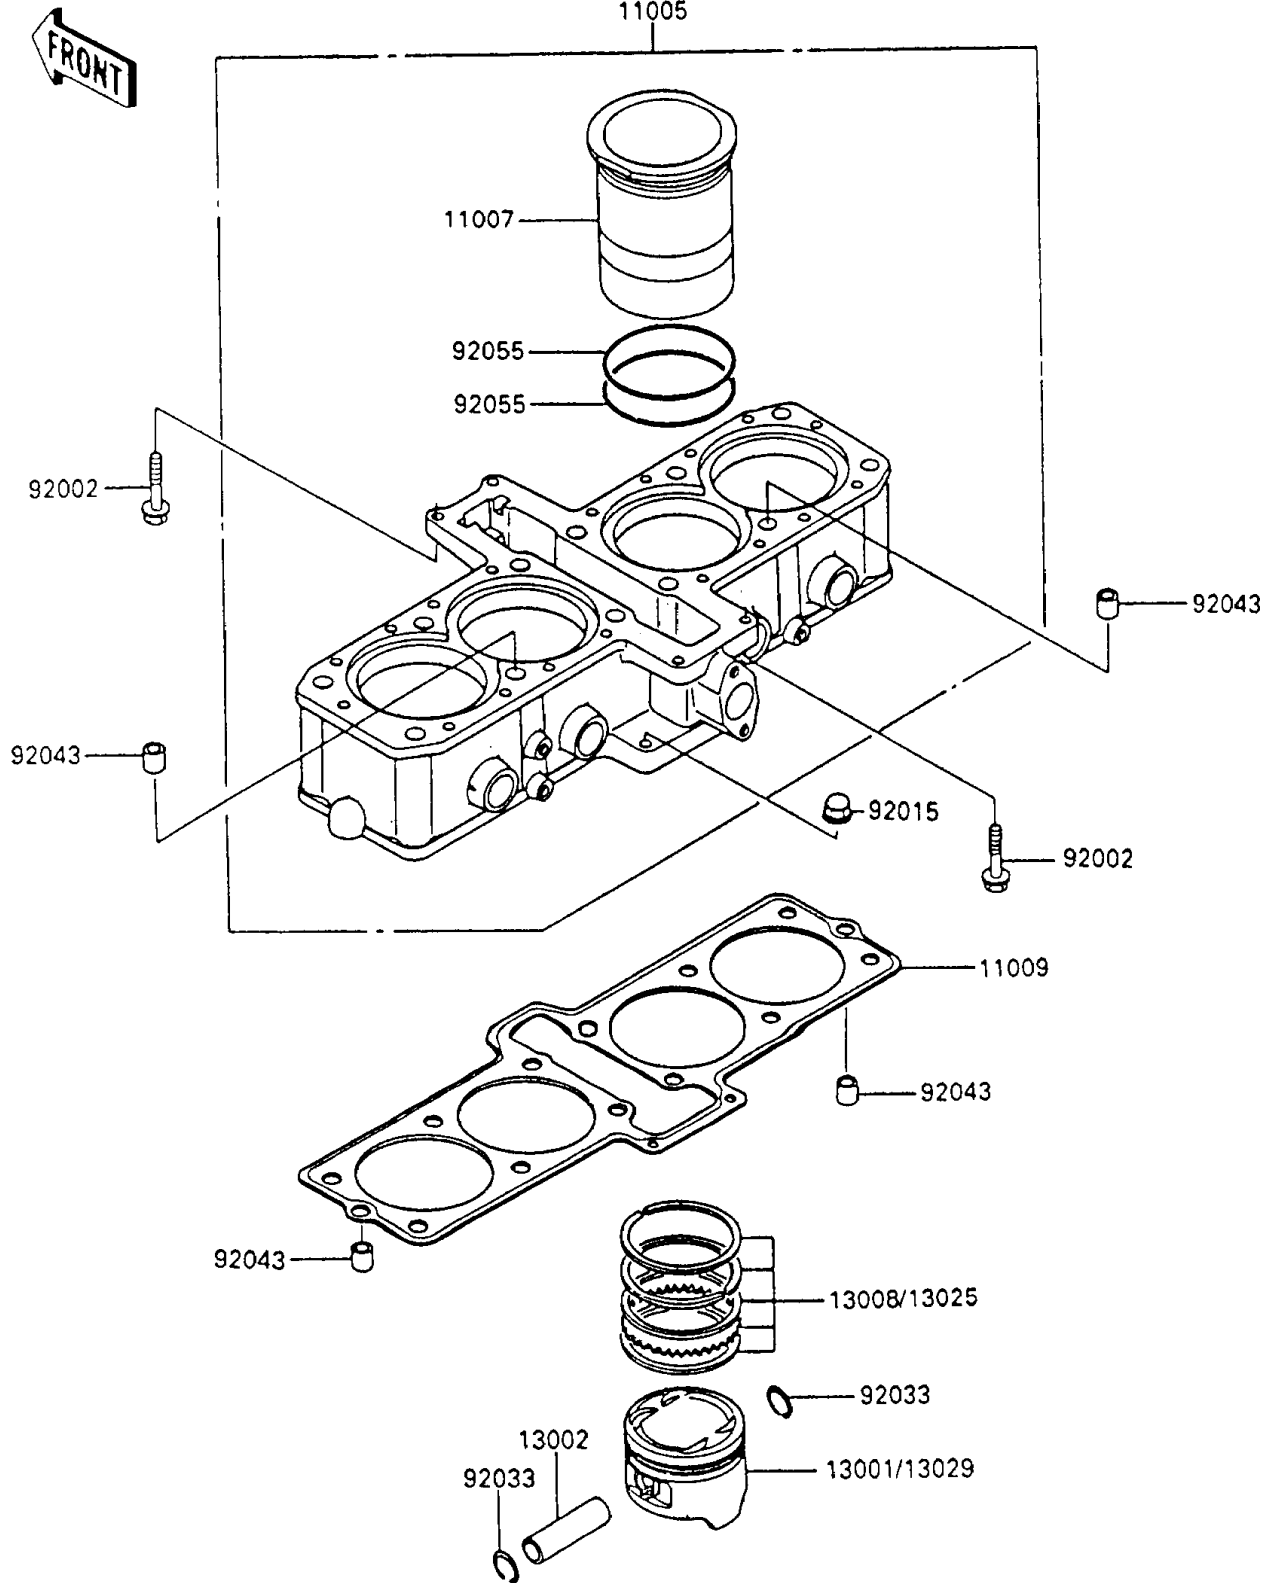

1990 Ninja® 600R PARTS DIAGRAM

Cylinder/Piston(s)

E1120-0076

1990 Ninja® 600R PARTS LIST

Cylinder/Piston(s)

ITEM NAME	PART NUMBER	QUANTITY
CYLINDER-ENGINE (Ref # 11005)	11005-1493	1
LINER-CYLINDER (Ref # 11007)	11007-1086	4
GASKET,CYLINDER BASE (Ref # 11009)	11009-1578	1
PISTON-ENGINE,STD (Ref # 13001)	13001-1254	4
PIN-PISTON (Ref # 13002)	13002-1003	4
RING-SET-PISTON,STD (Ref # 13008)	13008-1088	4
RING-SET-PISTON L,O/S 0.50 (Ref # 13025)	13025-1086	4
PISTON-ENGINE L,O/S 0.50 (Ref # 13029)	13029-1164	4
BOLT,6X28 (Ref # 92002)	92002-1104	4
NUT,CAP,6MM,BLACK (Ref # 92015)	92015-1170	2
RING-SNAP,PISTON PIN (Ref # 92033)	92033-1161	8
PIN,8.2X10X14 (Ref # 92043)	92043-1264	4
RING-O,66.5MM (Ref # 92055)	92055-1287	8