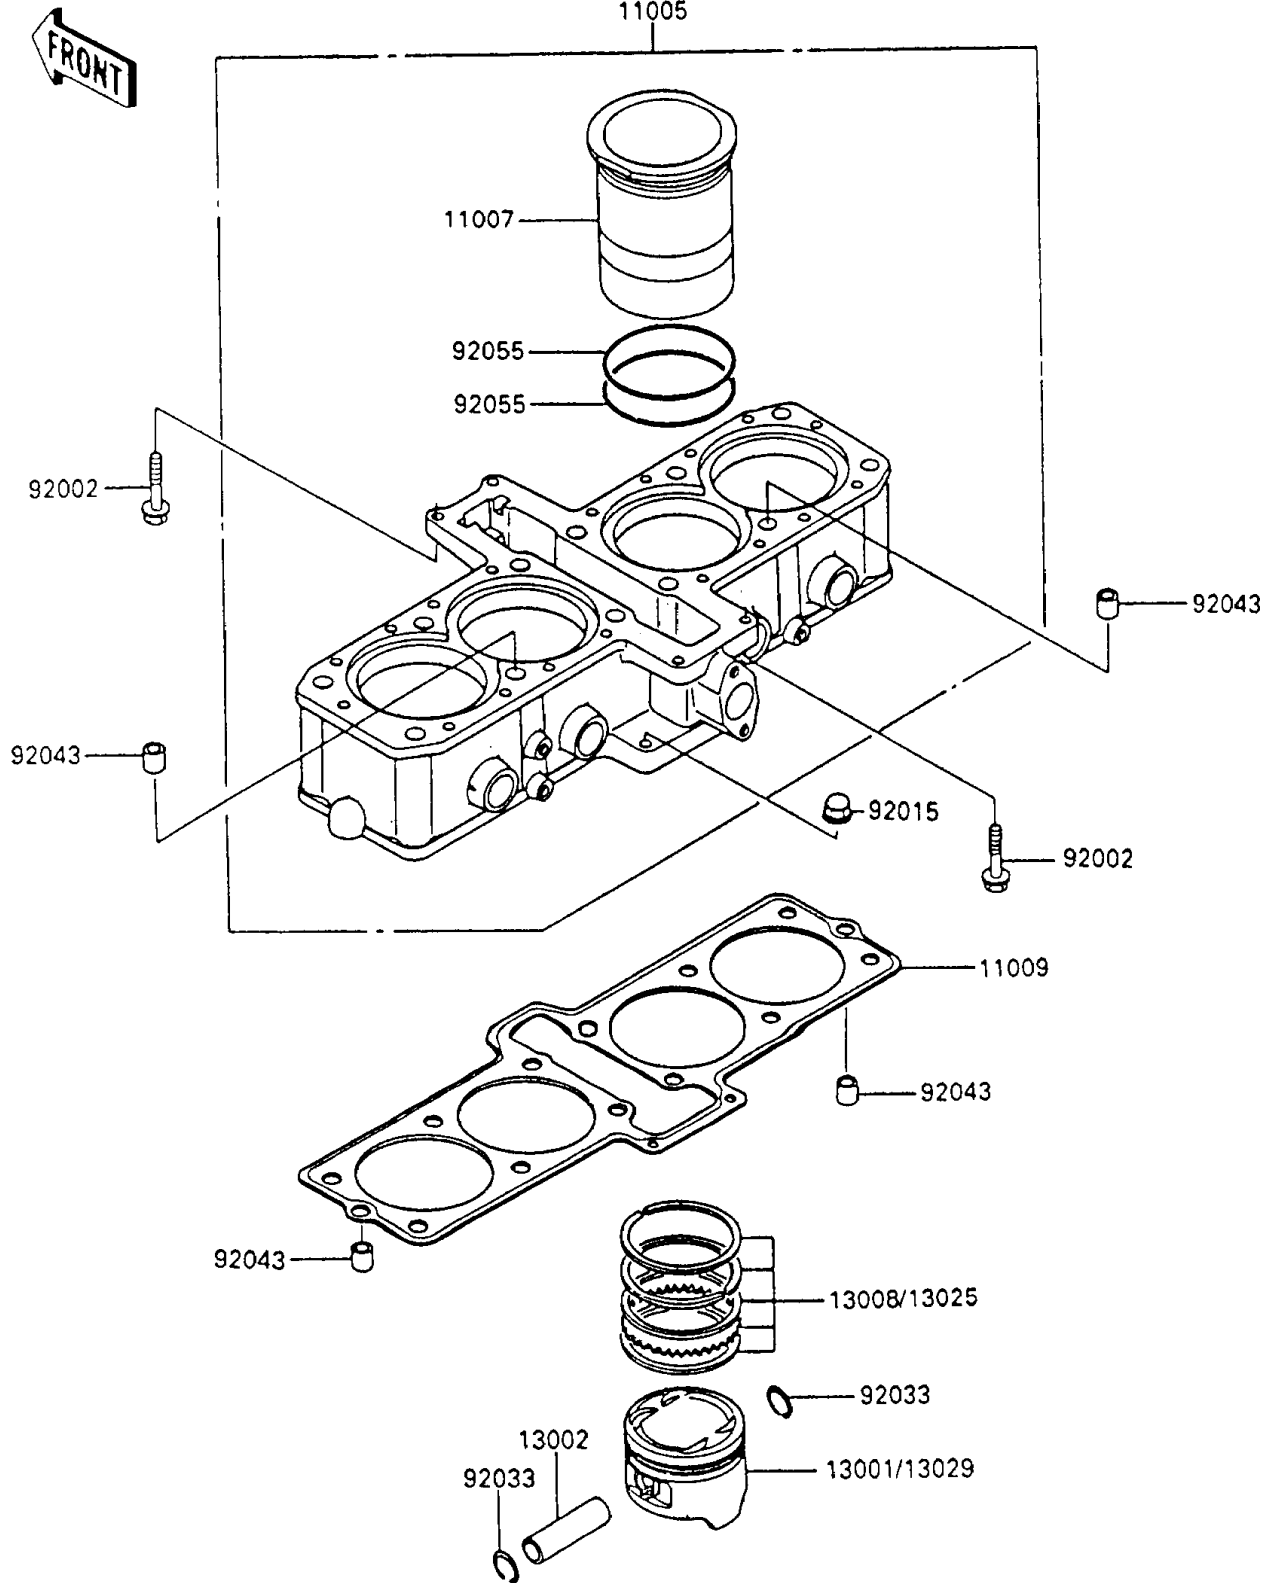

1993 Ninja® 600R PARTS DIAGRAM

Cylinder/Piston(s)

E1120-0076

1993 Ninja® 600R PARTS LIST

Cylinder/Piston(s)

ITEM NAME	PART NUMBER	QUANTITY
CYLINDER-ENGINE (Ref # 11005)	11005-1493	1
LINER-CYLINDER (Ref # 11007)	11007-1086	4
GASKET,CYLINDER BASE (Ref # 11009)	11009-1578	1
PISTON-ENGINE,STD (Ref # 13001)	13001-1254	4
PIN-PISTON (Ref # 13002)	13002-1003	4
RING-SET-PISTON,STD (Ref # 13008)	13008-1088	4
RING-SET-PISTON L,O/S 0.50 (Ref # 13025)	13025-1086	4
PISTON-ENGINE L,O/S 0.50 (Ref # 13029)	13029-1164	4
BOLT,6X28 (Ref # 92002)	92002-1104	4
NUT,CAP,6MM,BLACK (Ref # 92015)	92015-1170	2
RING-SNAP,PISTON PIN (Ref # 92033)	92033-1161	8
PIN,8.2X10X14 (Ref # 92043)	92043-1264	4
RING-O,66.5MM (Ref # 92055)	92055-1287	8