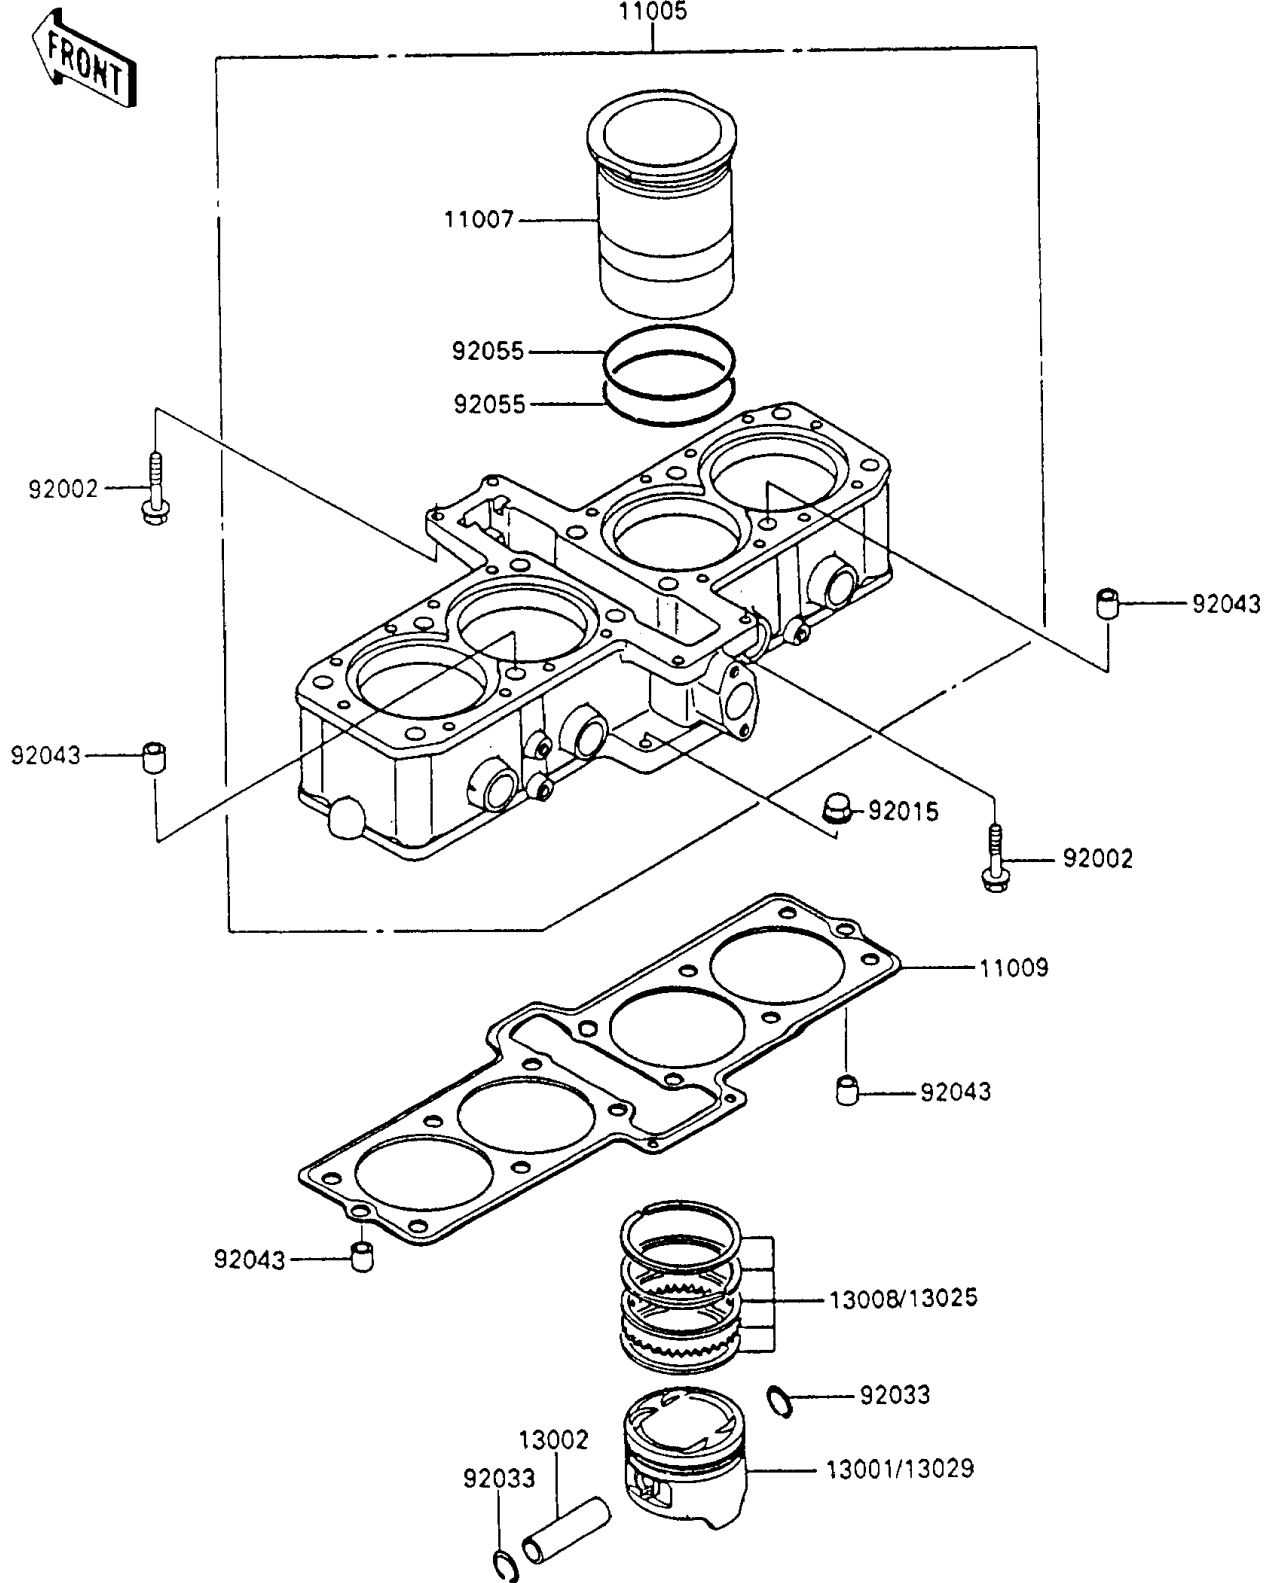

# 1994 Ninja® 600R PARTS DIAGRAM

Cylinder/Piston(s)

E1120-0076

# 1994 Ninja® 600R PARTS LIST

Cylinder/Piston(s)

ITEM NAME	PART NUMBER	QUANTITY
CYLINDER-ENGINE (Ref # 11005)	11005-1493	1
LINER-CYLINDER (Ref # 11007)	11007-1086	4
GASKET,CYLINDER BASE (Ref # 11009)	11009-1578	1
PISTON-ENGINE,STD (Ref # 13001)	13001-1254	4
PIN-PISTON (Ref # 13002)	13002-1003	4
RING-SET-PISTON,STD (Ref # 13008)	13008-1088	4
RING-SET-PISTON L,O/S 0.50 (Ref # 13025)	13025-1086	4
PISTON-ENGINE L,O/S 0.50 (Ref # 13029)	13029-1164	4
BOLT,6X28 (Ref # 92002)	92002-1104	4
NUT,CAP,6MM,BLACK (Ref # 92015)	92015-1170	2
RING-SNAP,PISTON PIN (Ref # 92033)	92033-1161	8
PIN,8.2X10X14 (Ref # 92043)	92043-1264	4
RING-O,66.5MM (Ref # 92055)	92055-1287	8