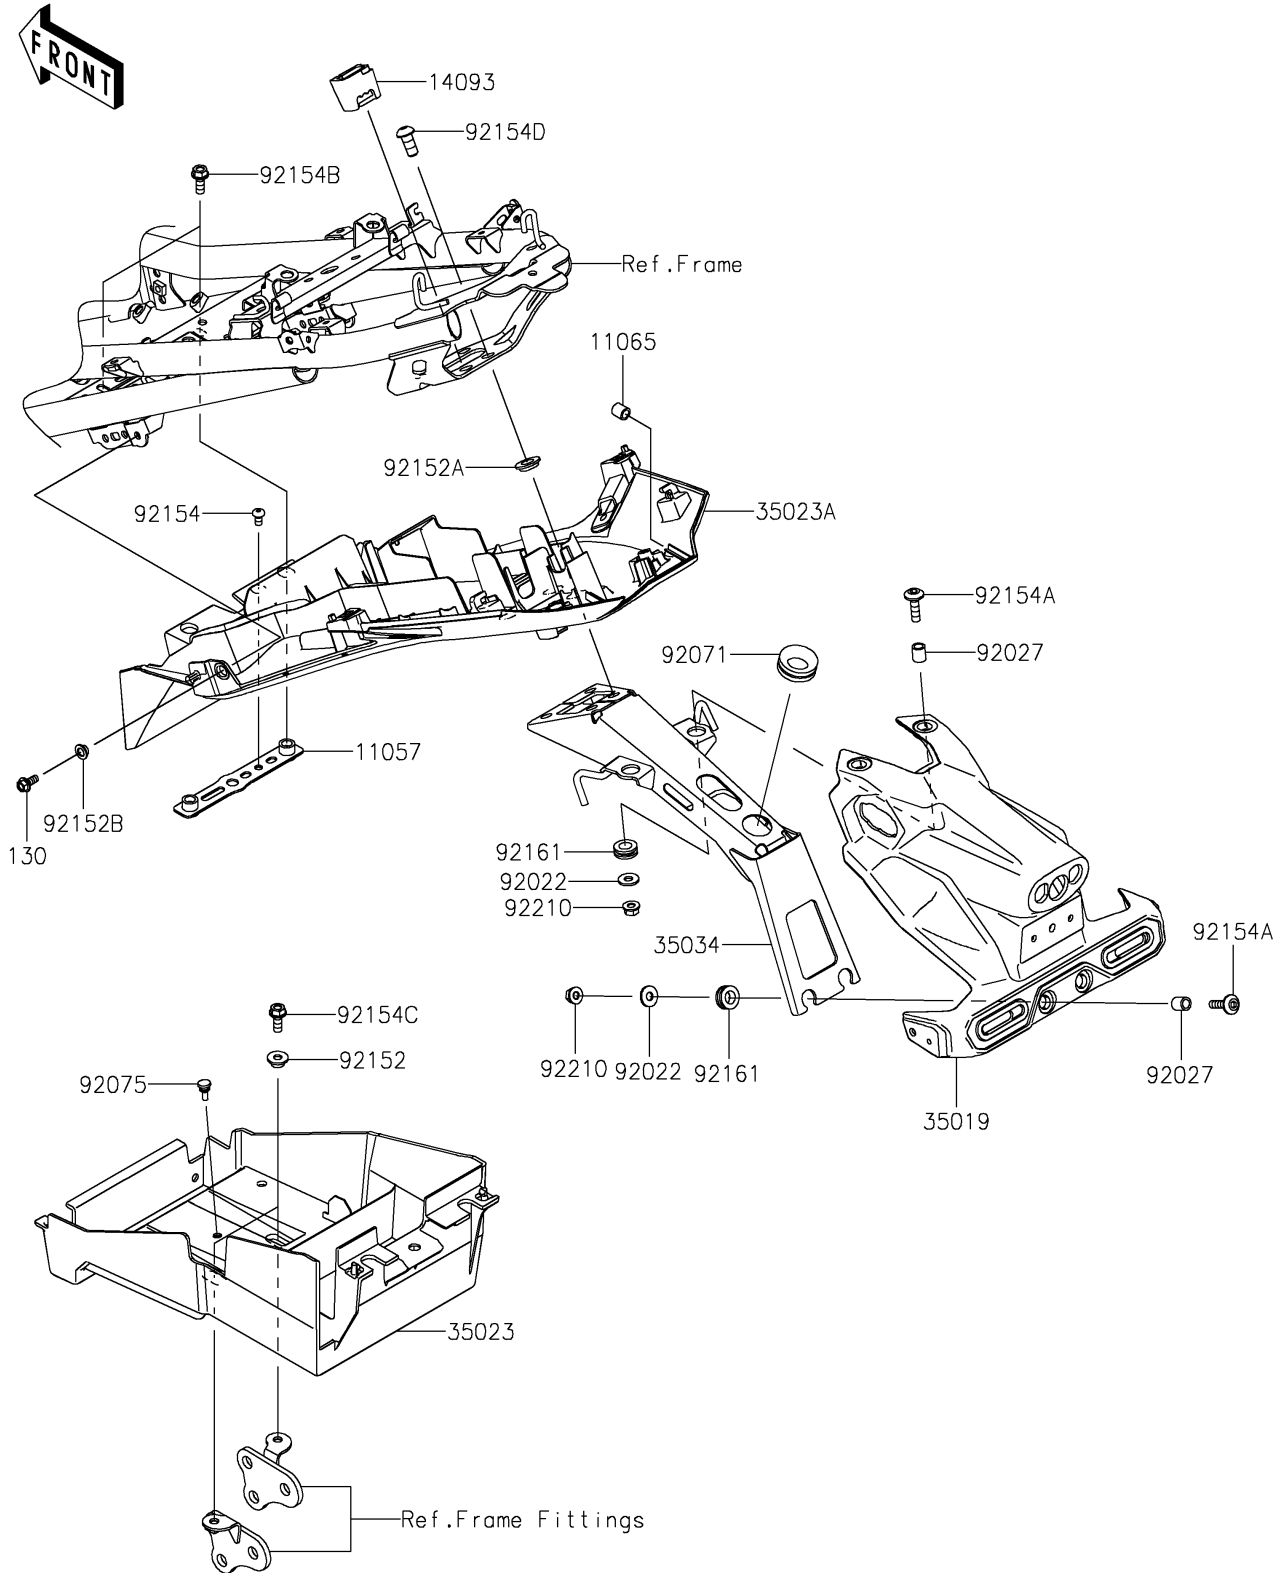

2025 Z500 SE ABS PARTS DIAGRAM

Rear Fender(s)

F2172

2025 Z500 SE ABS PARTS LIST

Rear Fender(s)

ITEM NAME	PART NUMBER	QUANTITY
BRACKET (Ref # 11057)	11057-1191	1
CAP (Ref # 11065)	11065-0156	2
COVER,RR FENDER (Ref # 14093)	14093-1533	1
FLAP (Ref # 35019)	35019-0639	1
FENDER-REAR (Ref # 35023)	35023-0438	1
FENDER-REAR (Ref # 35023A)	35023-0500	1
REINFORCE (Ref # 35034)	35034-0616	1
WASHER (Ref # 92022)	92022-2247	4
COLLAR,6.8X10X11.5 (Ref # 92027)	92027-1210	4
GROMMET (Ref # 92071)	92071-0709	1
DAMPER,6X10X15 (Ref # 92075)	92075-1808	1
COLLAR,6.5X10X6.4 (Ref # 92152)	92152-2287	2
COLLAR,10X20X4.5 (Ref # 92152A)	92152-2392	4
COLLAR,6X8X4.5 (Ref # 92152B)	92152-2395	2
BOLT,SOCKET,5X10 (Ref # 92154)	92154-1547	1
BOLT,SOCKET,6X22 (Ref # 92154A)	92154-2234	4
BOLT,FLANGED,6X16 (Ref # 92154B)	92154-2895	2
BOLT,FLANGED,6X16 (Ref # 92154C)	92154-2900	2
BOLT,SOCKET,8X18 (Ref # 92154D)	92154-3739	4
DAMPER,10X18X6.5 (Ref # 92161)	92161-2091	4
NUT,FLANGED,6MM (Ref # 92210)	92210-1514	4
BOLT-FLANGED,5X12 (Ref # 130)	130BA0512	2