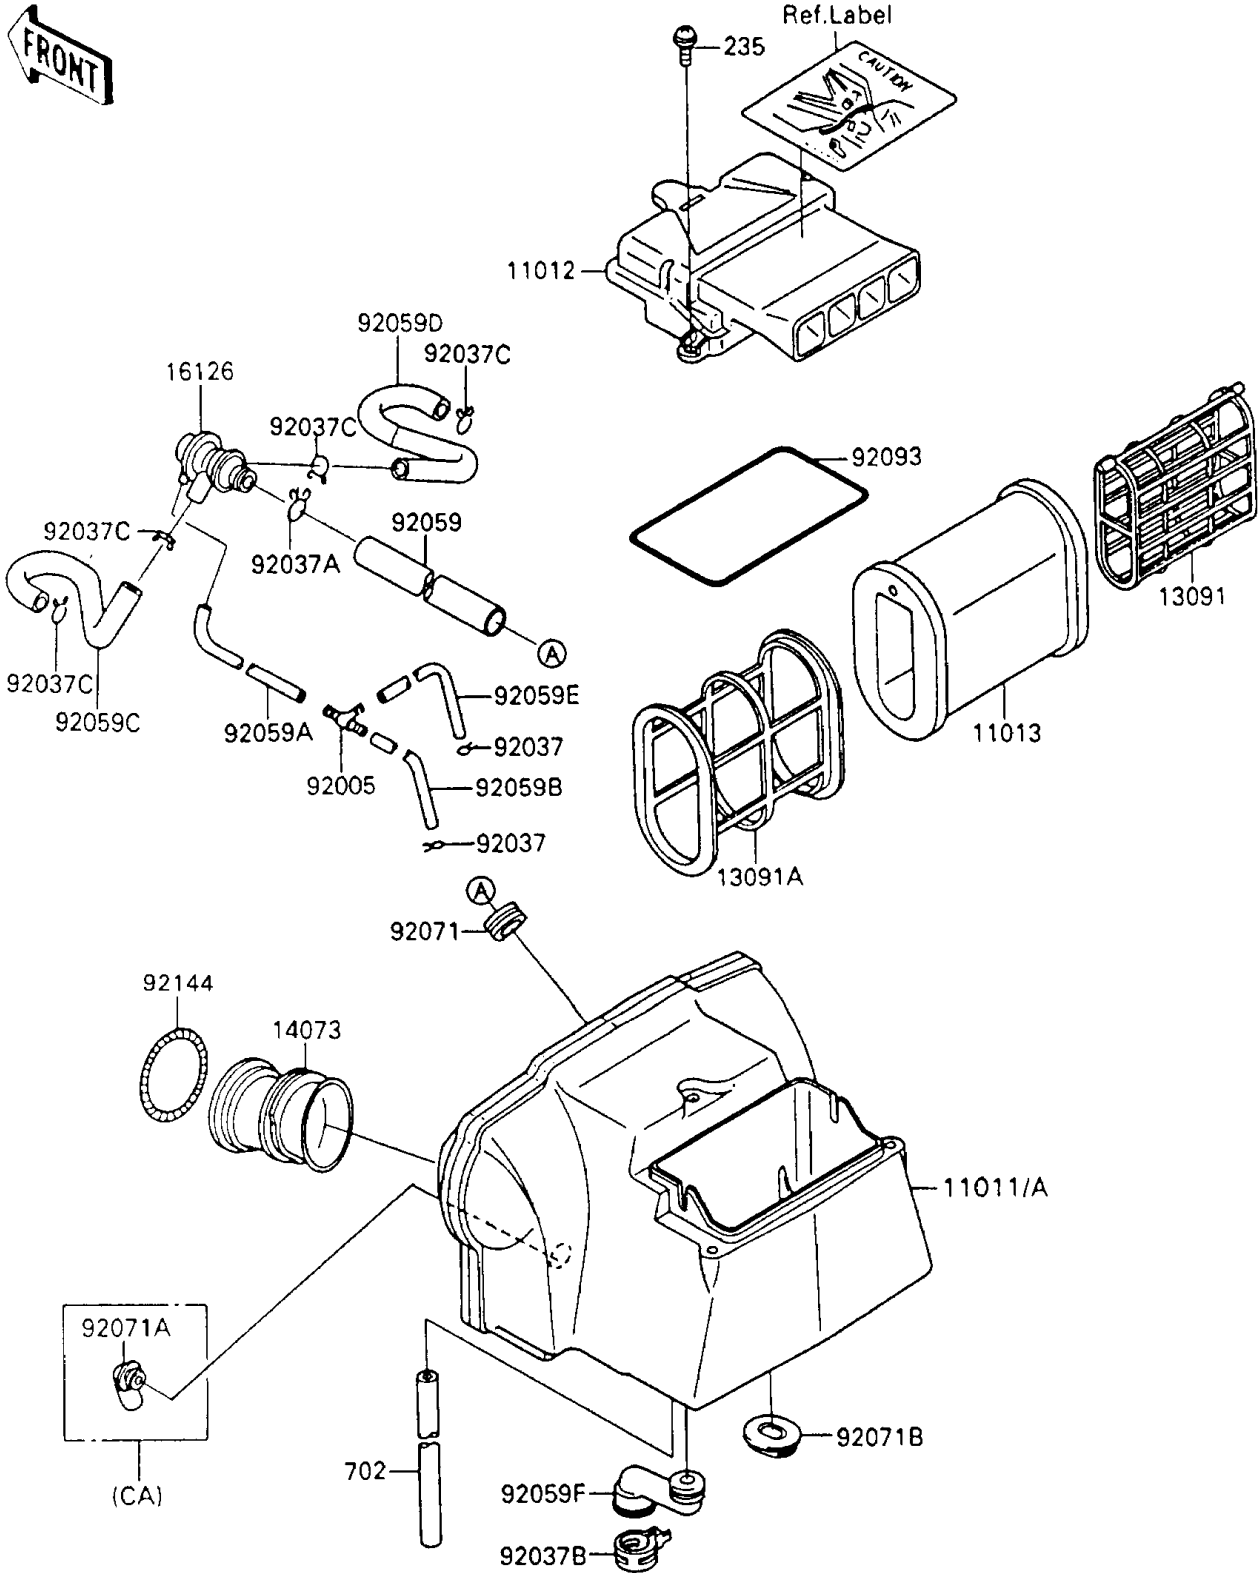

# 1994 Ninja® 600R PARTS DIAGRAM

Air Cleaner

E1130-0245

# 1994 Ninja® 600R PARTS LIST

## Air Cleaner

ITEM NAME	PART NUMBER	QUANTITY
CASE-AIR FILTER (Ref # 11011)	11011-1252	1
CASE-AIR FILTER (Ref # 11011A)	11011-1256	1
CAP,AIR FILTER (Ref # 11012)	11012-1619	1
ELEMENT-AIR FILTER (Ref # 11013)	11013-1154	1
HOLDER,ELEMENT (Ref # 13091)	13091-1467	1
HOLDER,ELEMENT (Ref # 13091A)	13091-1468	1
DUCT,CARBURETOR (Ref # 14073)	14073-1211	4
VALVE,AIR SWITCH (Ref # 16126)	16126-1005	1
FITTING,TUBE,T-TYPE (Ref # 92005)	92005-1017	1
CLAMP,TUBE (Ref # 92037)	92037-072	2
CLAMP,TUBE (Ref # 92037A)	92037-1076	1
CLAMP (Ref # 92037B)	92037-1730	1
CLAMP,TUBE (Ref # 92037C)	92037-213	4
TUBE,19X25X260 (Ref # 92059)	92059-1031	1
TUBE,4X9X220 (Ref # 92059A)	92059-1040	1
TUBE,4X9X80 (Ref # 92059B)	92059-1365	1
TUBE,AIR SWITCH VALVE,LH (Ref # 92059C)	92059-1674	1
TUBE,AIR SWITCH VALVE,RH (Ref # 92059D)	92059-1675	1
TUBE,4X9X260 (Ref # 92059E)	92059-1712	1
TUBE,BREATHER (Ref # 92059F)	92059-1798	1
GROMMET,AIR FILTER (Ref # 92071)	92071-1013	1
GROMMET,AIR FILTER (Ref # 92071A)	92071-1114	1
GROMMET,AIR FILTER (Ref # 92071B)	92071-1123	1
SEAL,AIR FILTER CAP (Ref # 92093)	92093-1212	1
SPRING,AIR FILTER DUCT (Ref # 92144)	92144-1771	4
SCREW-PAN-WP-CROS (Ref # 235)	235B0616	2
TUBE-RUBBER (Ref # 702)	702A05100	1