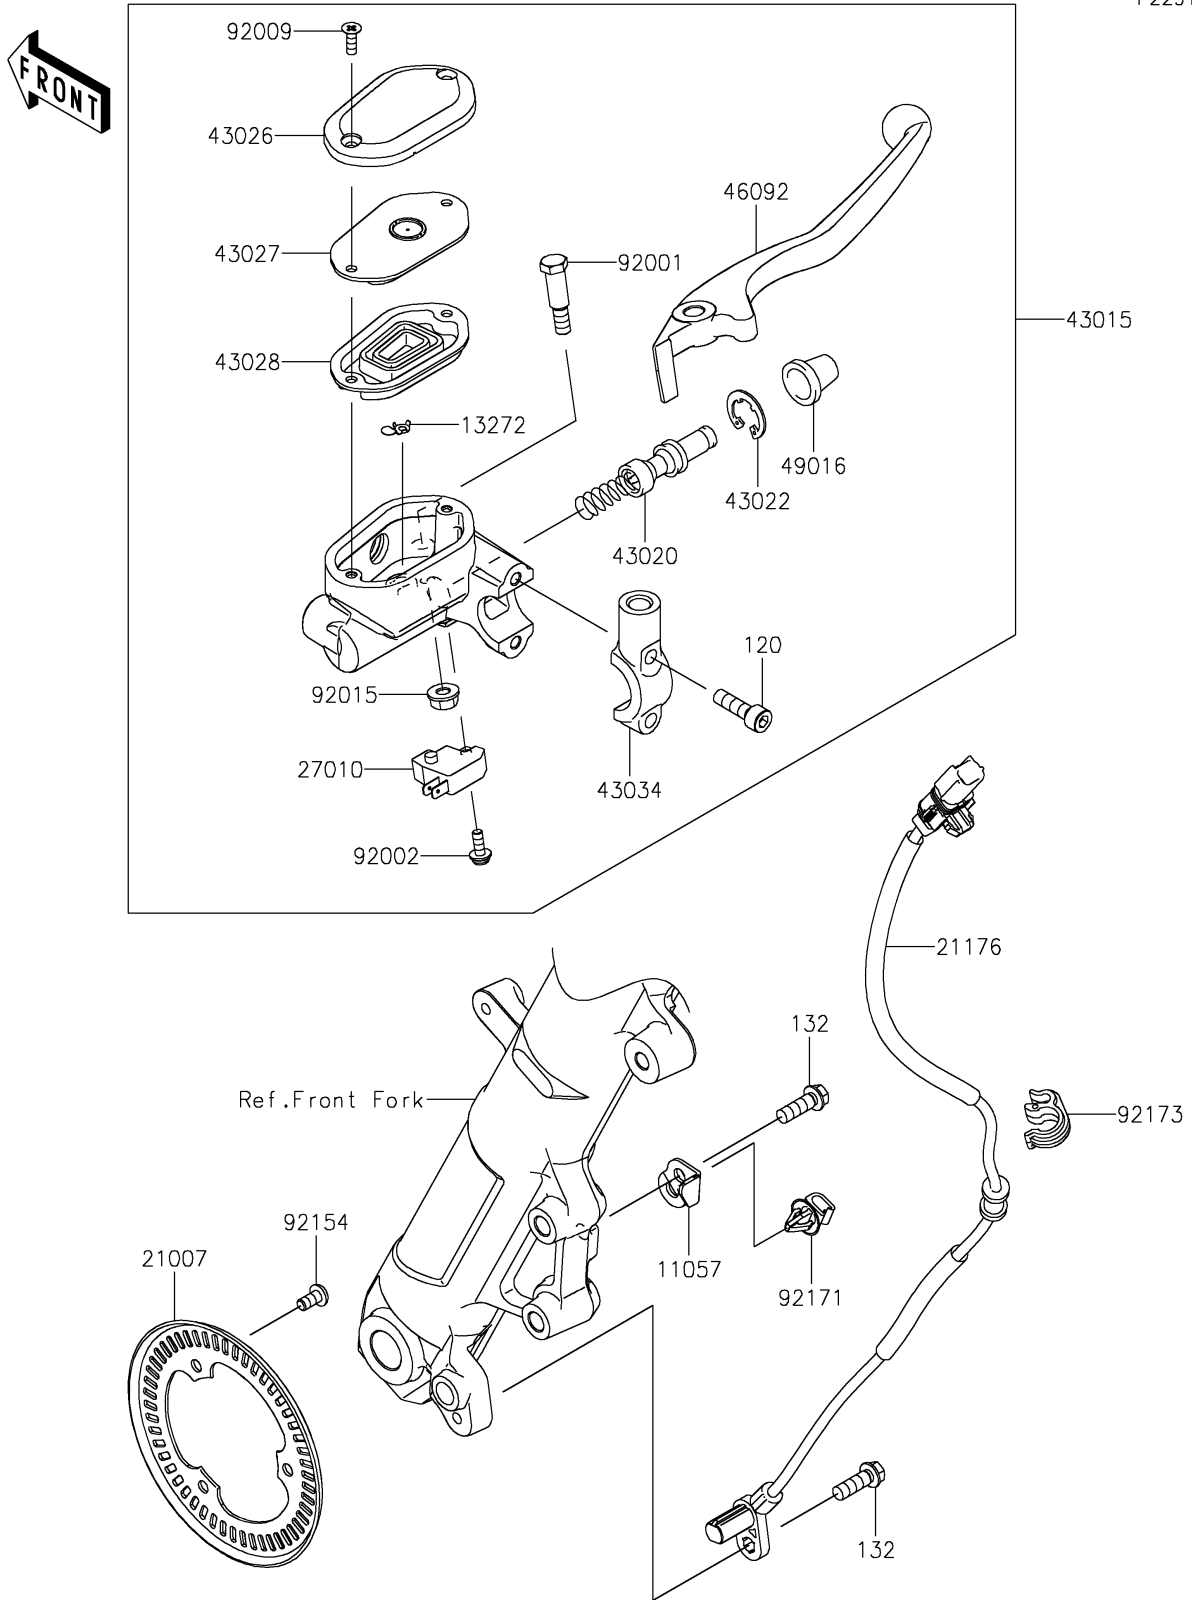

2024 Z500 SE ABS PARTS DIAGRAM

Front Master Cylinder

F2291

2024 Z500 SE ABS PARTS LIST

Front Master Cylinder

ITEM NAME	PART NUMBER	QUANTITY
BRACKET,SENSOR (Ref # 11057)	11057-1099	1
PLATE (Ref # 13272)	13272-0573	1
ROTOR,SENSOR,FR (Ref # 21007)	21007-0671	1
SENSOR,SPEED,FR (Ref # 21176)	21176-0886	1
SWITCH,BRAKE (Ref # 27010)	27010-0762	1
CYLINDER-ASSY-MASTER,FR (Ref # 43015)	43015-0818	1
PISTON-COMP-BRAKE (Ref # 43020)	43020-0022	1
STOPPER-BRAKE,PISTON (Ref # 43022)	43022-1010	1
CAP-BRAKE (Ref # 43026)	43026-0026	1
PLATE-DIAPHRAGM (Ref # 43027)	43027-0010	1
DIAPHRAGM (Ref # 43028)	43028-0022	1
HOLDER-BRAKE (Ref # 43034)	43034-0145	1
LEVER-GRIP,FRONT BRAKE (Ref # 46092)	46092-1203	1
COVER-SEAL,MASTER CYLINDER (Ref # 49016)	49016-1044	1
BOLT,FRONT BRAKE LEVER (Ref # 92001)	92001-1728	1
BOLT,SCREW,4X12 (Ref # 92002)	92002-1323	1
SCREW,4MM (Ref # 92009)	92009-1458	2
NUT,FLANGED,6MM,BLACK (Ref # 92015)	92015-1233	1
BOLT,SOCKET,5X10 (Ref # 92154)	92154-2801	3
CLAMP (Ref # 92171)	92171-0640	1
CLAMP,HOSE&SENSOR LINE (Ref # 92173)	92173-1613	1
BOLT-SOCKET,6X20 (Ref # 120)	120CB0620	2
BOLT-FLANGED-SMALL,6X18 (Ref # 132)	132BC0618	2