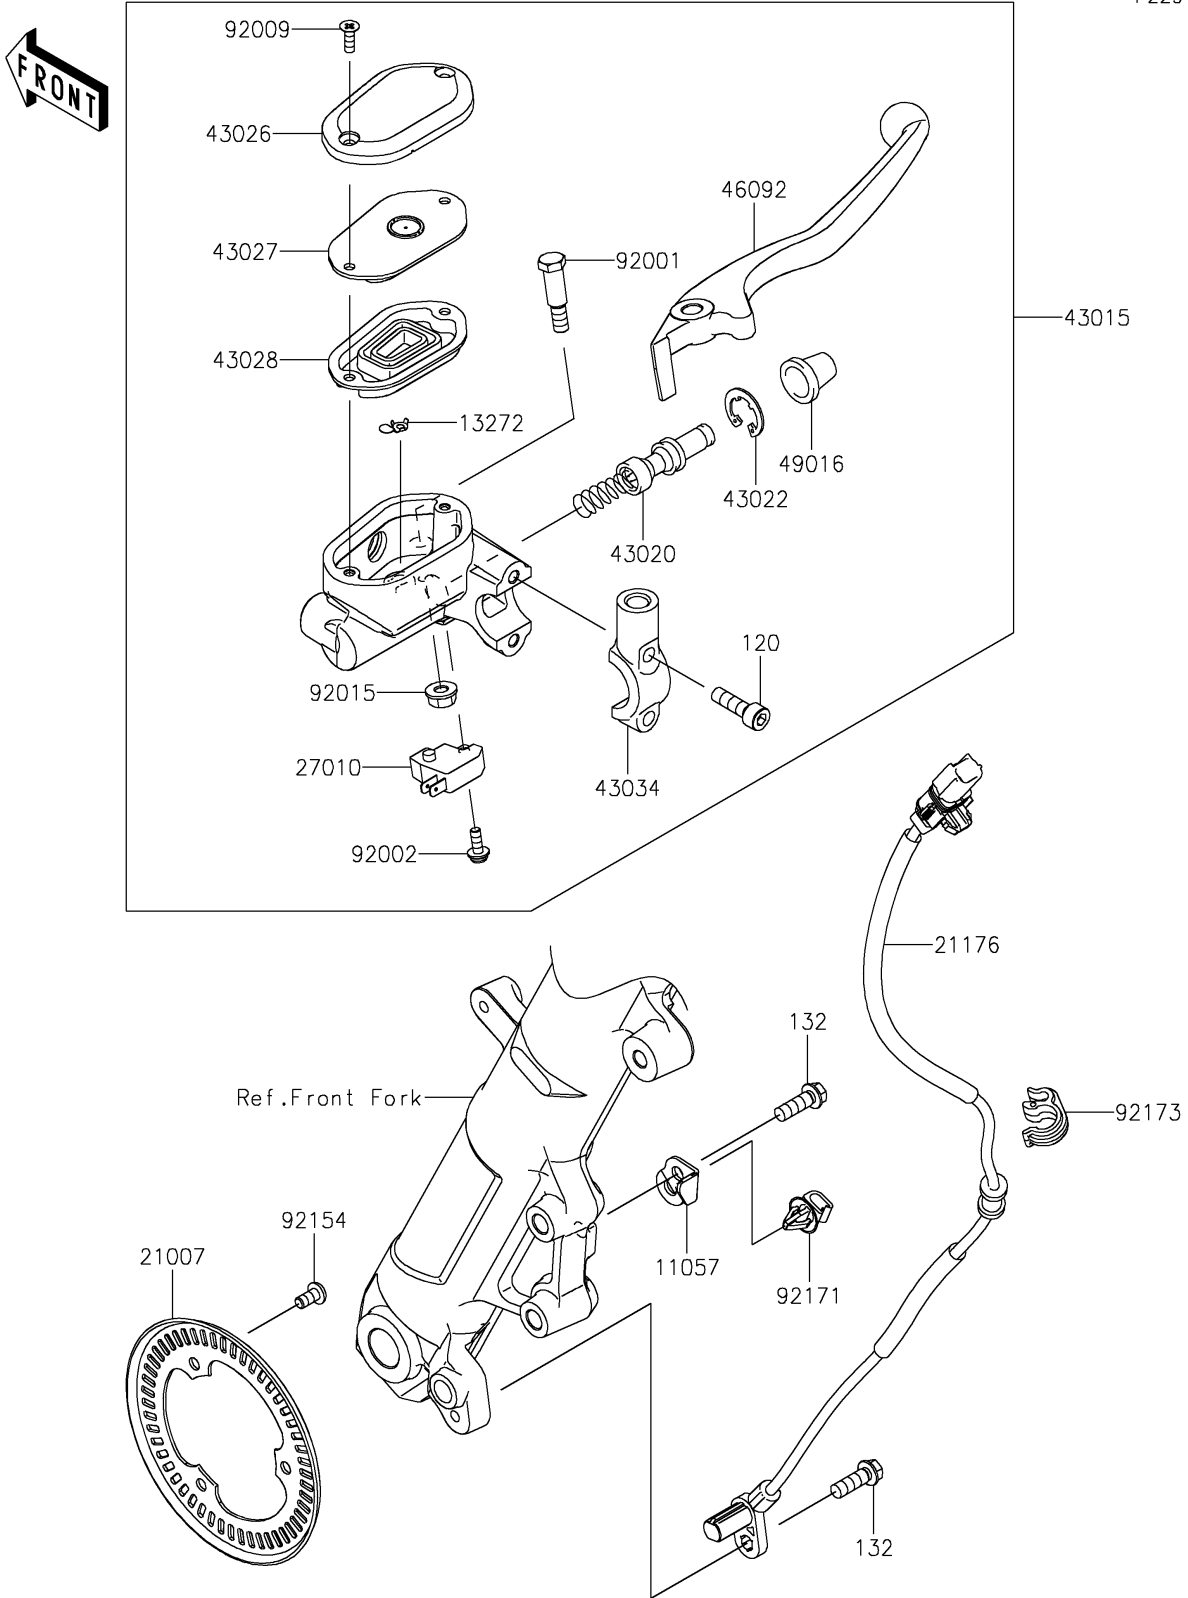

# 2024 Z500 SE PARTS DIAGRAM

## Front Master Cylinder

F2291

## 2024 Z500 SE PARTS LIST

### Front Master Cylinder

ITEM NAME	PART NUMBER	QUANTITY
BRACKET,SENSOR (Ref # 11057)	11057-1099	1
PLATE (Ref # 13272)	13272-0573	1
ROTOR,SENSOR,FR (Ref # 21007)	21007-0671	1
SENSOR,SPEED,FR (Ref # 21176)	21176-0886	1
SWITCH,BRAKE (Ref # 27010)	27010-0762	1
CYLINDER-ASSY-MASTER,FR (Ref # 43015)	43015-0818	1
PISTON-COMP-BRAKE (Ref # 43020)	43020-0022	1
STOPPER-BRAKE,PISTON (Ref # 43022)	43022-1010	1
CAP-BRAKE (Ref # 43026)	43026-0026	1
PLATE-DIAPHRAGM (Ref # 43027)	43027-0010	1
DIAPHRAGM (Ref # 43028)	43028-0022	1
HOLDER-BRAKE (Ref # 43034)	43034-0145	1
LEVER-GRIP,FRONT BRAKE (Ref # 46092)	46092-1203	1
COVER-SEAL,MASTER CYLINDER (Ref # 49016)	49016-1044	1
BOLT,FRONT BRAKE LEVER (Ref # 92001)	92001-1728	1
BOLT,SCREW,4X12 (Ref # 92002)	92002-1323	1
SCREW,4MM (Ref # 92009)	92009-1458	2
NUT,FLANGED,6MM,BLACK (Ref # 92015)	92015-1233	1
BOLT,SOCKET,5X10 (Ref # 92154)	92154-2801	3
CLAMP (Ref # 92171)	92171-0640	1
CLAMP,HOSE&SENSOR LINE (Ref # 92173)	92173-1613	1
BOLT-SOCKET,6X20 (Ref # 120)	120CB0620	2
BOLT-FLANGED-SMALL,6X18 (Ref # 132)	132BC0618	2