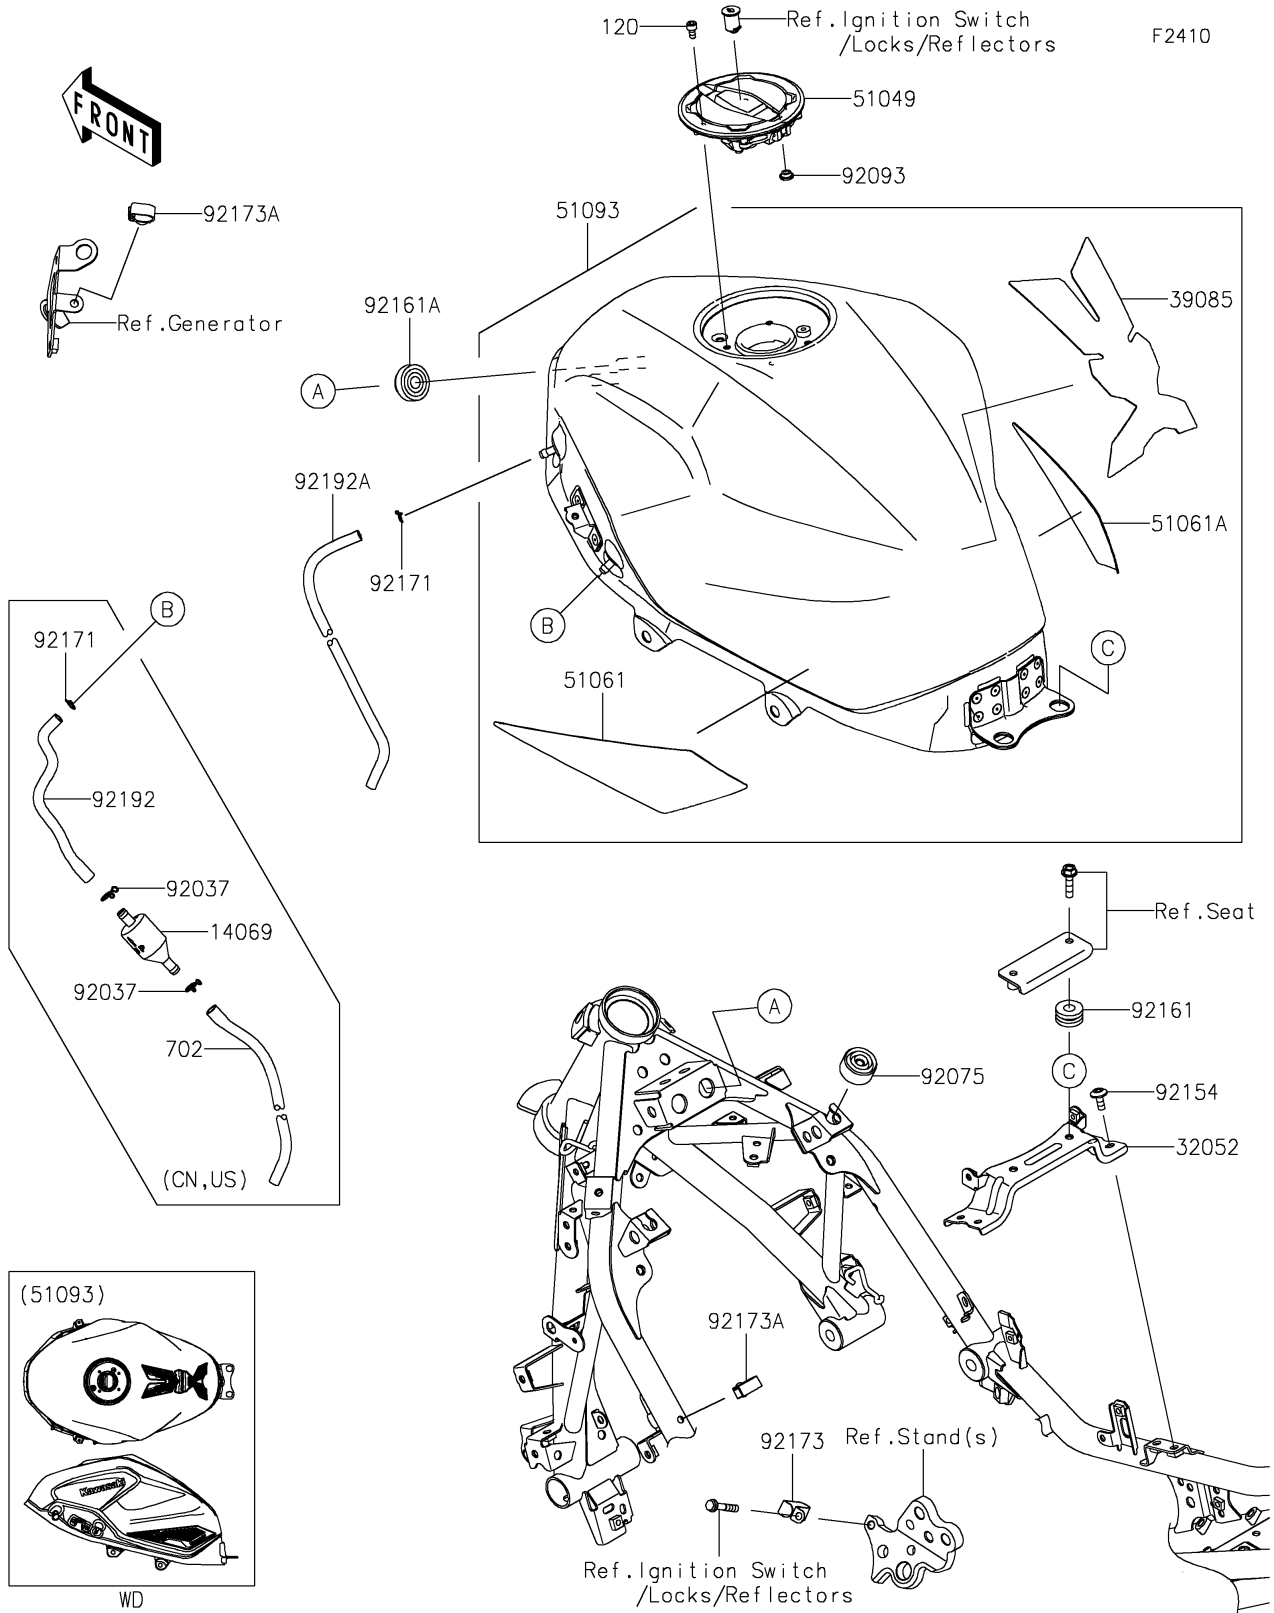

2025 Z500 SE ABS PARTS DIAGRAM

Fuel Tank

2025 Z500 SE ABS PARTS LIST

Fuel Tank

ITEM NAME	PART NUMBER	QUANTITY
BRACKET-TANK (Ref # 32052)	32052-0809	1
PAD-TANK (Ref # 39085)	39085-0021	1
CAP-TANK,FUEL (Ref # 51049)	51049-0756	1
PAD-KNEE,LH (Ref # 51061)	51061-0020	1
PAD-KNEE,RH (Ref # 51061A)	51061-0021	1
TANK-COMP-FUEL,M.F.S.BLACK (Ref # 51093)	51093-5331-739	1
DAMPER (Ref # 92075)	92075-015	2
SEAL,FUEL TANK CAP (Ref # 92093)	92093-1030	1
BOLT,SOCKET,6X14 (Ref # 92154)	92154-0932	4
DAMPER,10X24X12 (Ref # 92161)	92161-0927	2
DAMPER,10X32X17 (Ref # 92161A)	92161-1980	2
CLAMP,8X0.7 (Ref # 92171)	92171-1973	1
CLAMP (Ref # 92173)	92173-0833	1
CLAMP,HOLDER CLIP (Ref # 92173A)	92173-0868	2
TUBE,DRAIN,6X9X810 (Ref # 92192A)	92192-1860	1
BOLT-SOCKET,5X12 (Ref # 120)	120CA0512	4
BREATHER,FUEL TANK (Ref # 14069)	14069-1004	1
CLAMP,TUBE (Ref # 92037)	92037-147	2
CLAMP,8X0.7 (Ref # 92171)	92171-1973	2
TUBE,6X9X200 (Ref # 92192)	92192-1824	1
TUBE-RUBBER,6X9X450 (Ref # 702)	702A06450	1