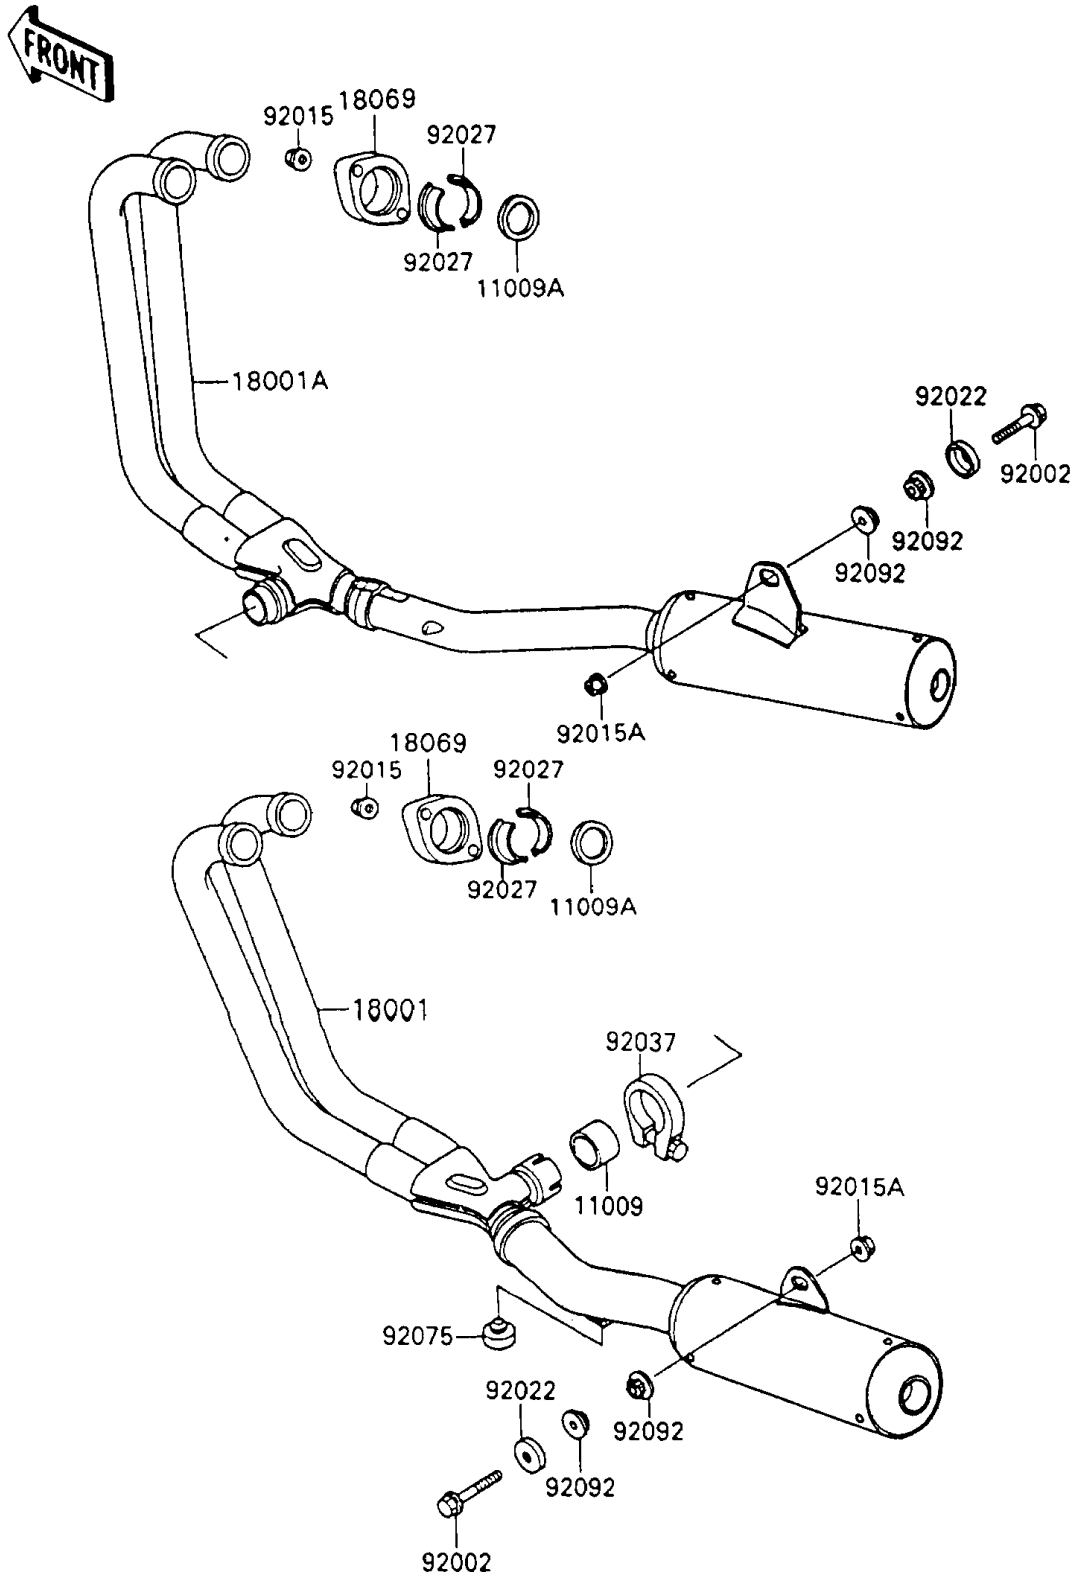

1990 Ninja® 600R PARTS DIAGRAM

Muffler(s)

E1140-0280

1990 Ninja® 600R PARTS LIST

Muffler(s)

| ITEM NAME | PART NUMBER | QUANTITY |
|--|-------------|----------|
| GASKET,EXHAUST PIPE CONNECTING (Ref # 11009) | 11009-1718 | 1 |
| GASKET,EXHAUST PIPE HOLDER (Ref # 11009A) | 11009-1866 | 4 |
| MUFFLER,LH (Ref # 18001) | 18001-1719 | 1 |
| MUFFLER,RH (Ref # 18001A) | 18001-1720 | 1 |
| HOLDER-EXHAUST PIPE (Ref # 18069) | 18069-1025 | 4 |
| BOLT,10X55 (Ref # 92002) | 92002-1127 | 2 |
| NUT,6MM (Ref # 92015) | 92015-1365 | 8 |
| NUT,FLANGED,10MM (Ref # 92015A) | 92015-1387 | 2 |
| WASHER (Ref # 92022) | 92022-289 | 2 |
| COLLAR (Ref # 92027) | 92027-1365 | 8 |
| CLAMP,CONNECTING PIPE (Ref # 92037) | 92037-1221 | 1 |
| DAMPER (Ref # 92075) | 92075-015 | 1 |
| BUSHING-RUBBER,MUFFLER (Ref # 92092) | 92092-1013 | 4 |