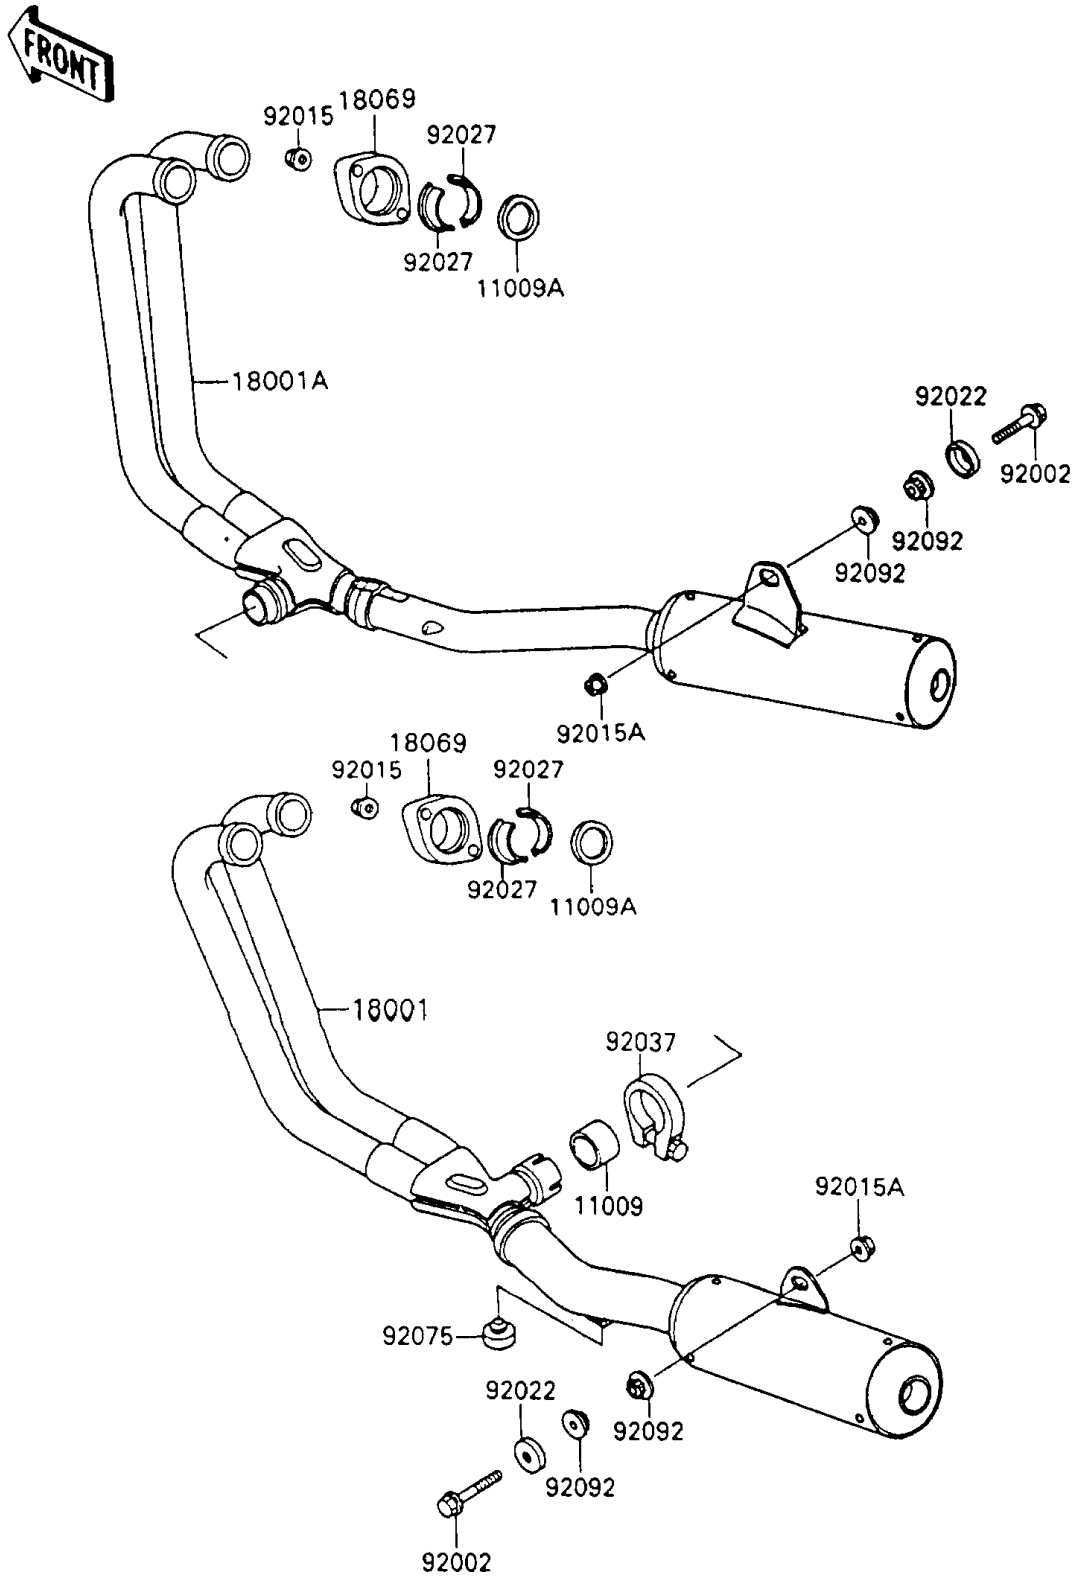

1991 Ninja® 600R PARTS DIAGRAM

Muffler(s)

E1140-0280

1991 Ninja® 600R PARTS LIST

Muffler(s)

ITEM NAME	PART NUMBER	QUANTITY
GASKET,EXHAUST PIPE CONNECTING (Ref # 11009)	11009-1718	1
GASKET,EXHAUST PIPE HOLDER (Ref # 11009A)	11009-1866	4
MUFFLER,LH (Ref # 18001)	18001-1719	1
MUFFLER,RH (Ref # 18001A)	18001-1720	1
HOLDER-EXHAUST PIPE (Ref # 18069)	18069-1025	4
BOLT,10X55 (Ref # 92002)	92002-1127	2
NUT,6MM (Ref # 92015)	92015-1365	8
NUT,FLANGED,10MM (Ref # 92015A)	92015-1387	2
WASHER (Ref # 92022)	92022-289	2
COLLAR (Ref # 92027)	92027-1365	8
CLAMP,CONNECTING PIPE (Ref # 92037)	92037-1221	1
DAMPER (Ref # 92075)	92075-015	1
BUSHING-RUBBER,MUFFLER (Ref # 92092)	92092-1013	4