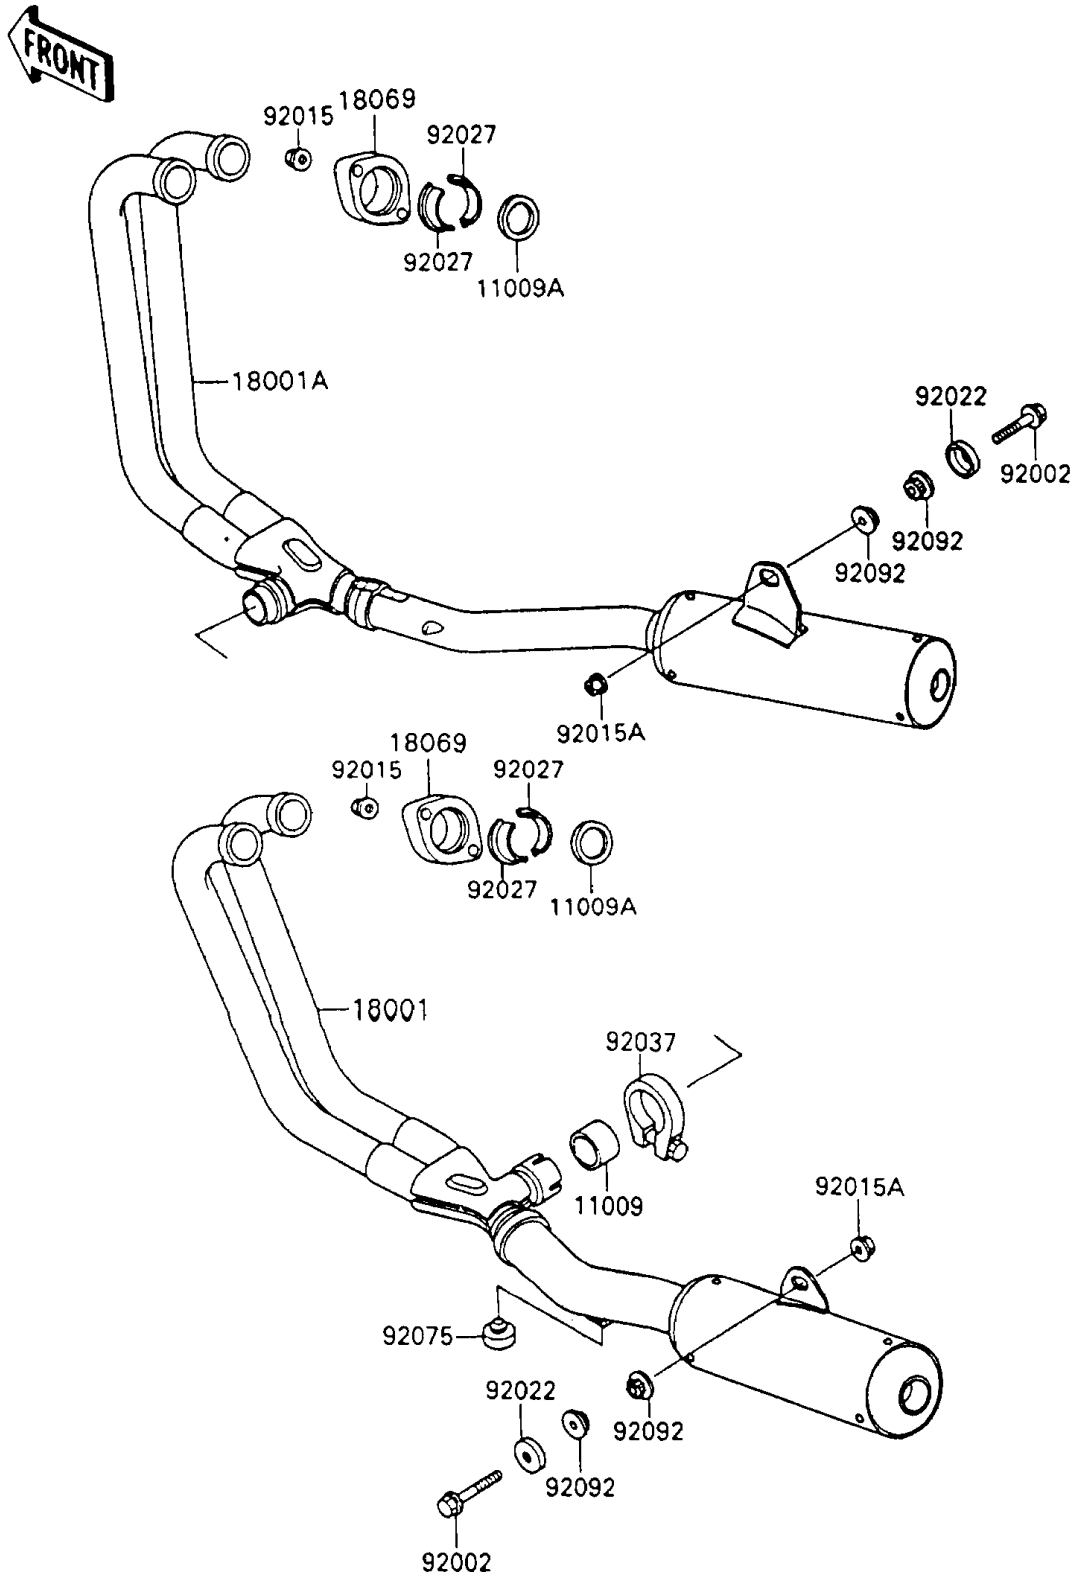

# 1994 Ninja® 600R PARTS DIAGRAM

Muffler(s)

E1140-0280

# 1994 Ninja® 600R PARTS LIST

Muffler(s)

ITEM NAME	PART NUMBER	QUANTITY
GASKET,EXHAUST PIPE CONNECTING (Ref # 11009)	11009-1718	1
GASKET,EXHAUST PIPE HOLDER (Ref # 11009A)	11009-1866	4
MUFFLER,LH (Ref # 18001)	18001-1719	1
MUFFLER,RH (Ref # 18001A)	18001-1720	1
HOLDER-EXHAUST PIPE (Ref # 18069)	18069-1025	4
BOLT,10X55 (Ref # 92002)	92002-1127	2
NUT,6MM (Ref # 92015)	92015-1365	8
NUT,FLANGED,10MM (Ref # 92015A)	92015-1387	2
WASHER (Ref # 92022)	92022-289	2
COLLAR (Ref # 92027)	92027-1365	8
CLAMP,CONNECTING PIPE (Ref # 92037)	92037-1221	1
DAMPER (Ref # 92075)	92075-015	1
BUSHING-RUBBER,MUFFLER (Ref # 92092)	92092-1013	4