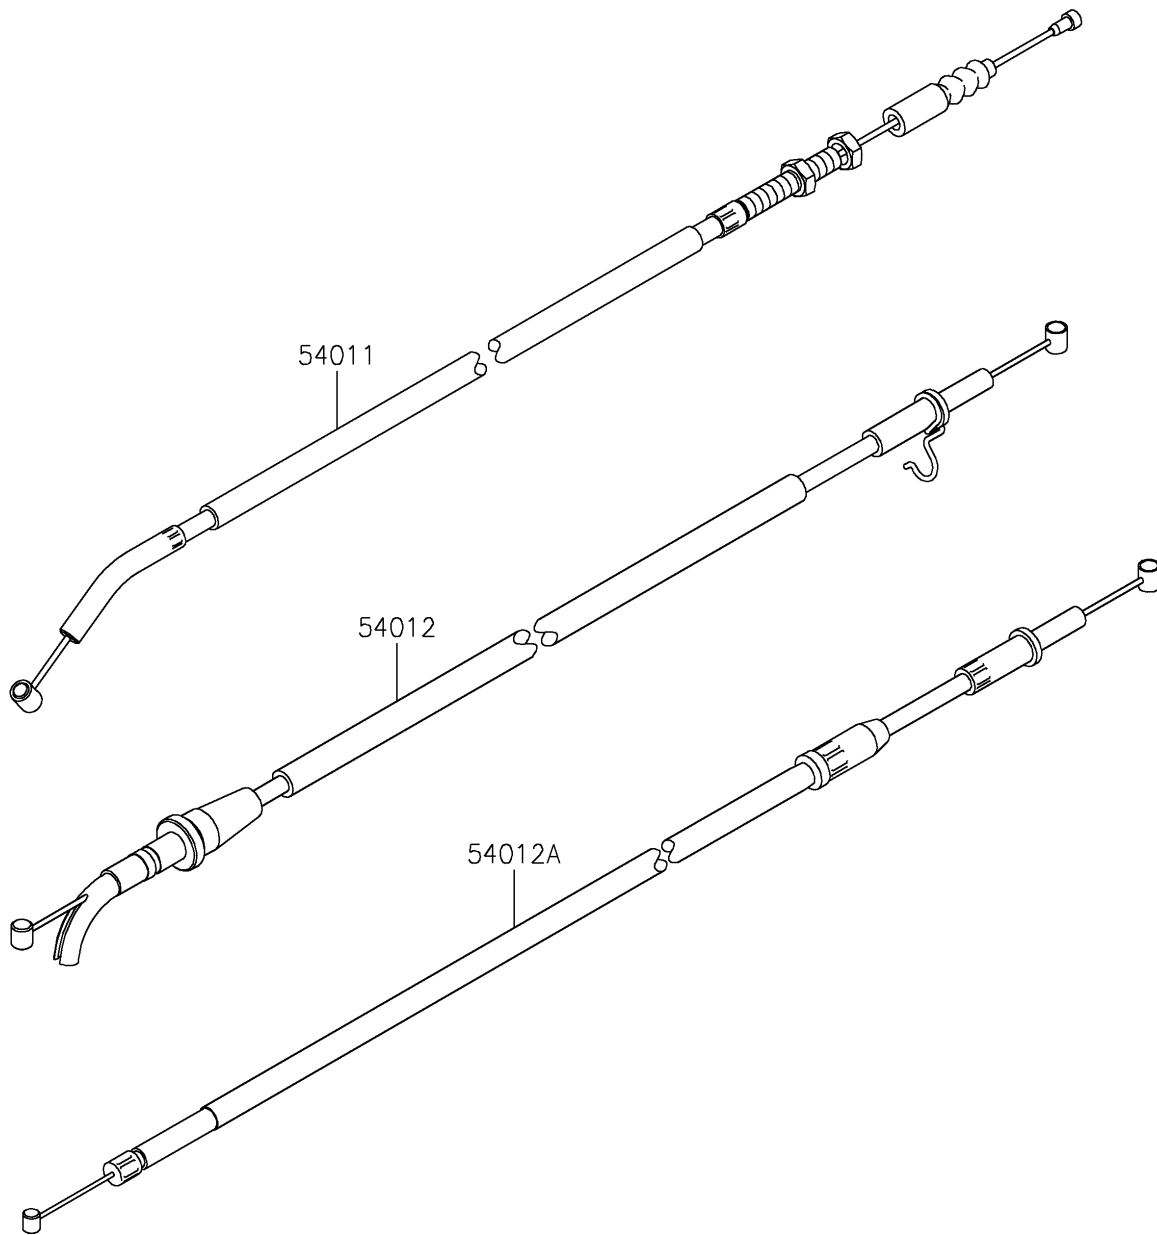

2024 Z500 SE PARTS DIAGRAM

Cables

F2540

2024 Z500 SE PARTS LIST

Cables

ITEM NAME	PART NUMBER	QUANTITY
CABLE-CLUTCH (Ref # 54011)	54011-0667	1
CABLE-THROTTLE,OPEN (Ref # 54012)	54012-0735	1
CABLE-THROTTLE,CLOSE (Ref # 54012A)	54012-0736	1