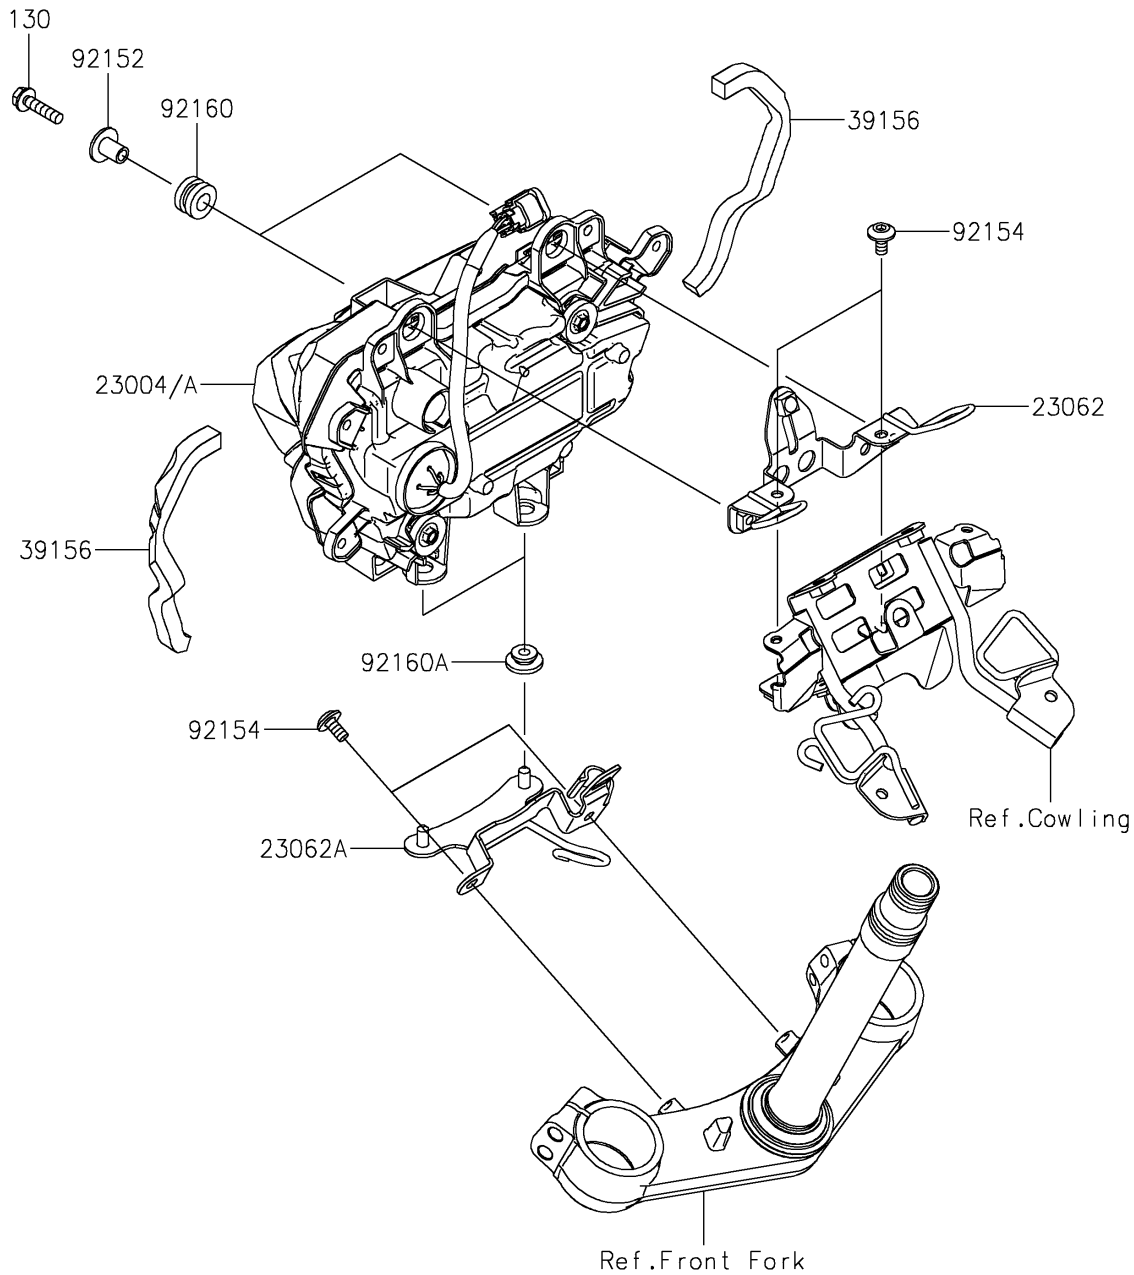

2024 Z500 SE PARTS DIAGRAM

Headlight(s)

F2710

2024 Z500 SE PARTS LIST

Headlight(s)

ITEM NAME	PART NUMBER	QUANTITY
LAMP-HEAD,LED (Ref # 23004)	23004-0449	1
BRACKET-COMP,HEAD LAMP,UPP (Ref # 23062)	23062-1488	1
BRACKET-COMP,HEAD LAMP,LWR (Ref # 23062A)	23062-1489	1
PAD,180X10X10 (Ref # 39156)	39156-2870	2
COLLAR,6.3X20X15.1 (Ref # 92152)	92152-2322	2
BOLT,SOCKET,6X12 (Ref # 92154)	92154-2355	4
DAMPER,10X20X12 (Ref # 92160)	92160-1167	2
DAMPER (Ref # 92160A)	92160-1613	2
BOLT-FLANGED,6X25 (Ref # 130)	130BB0625	2