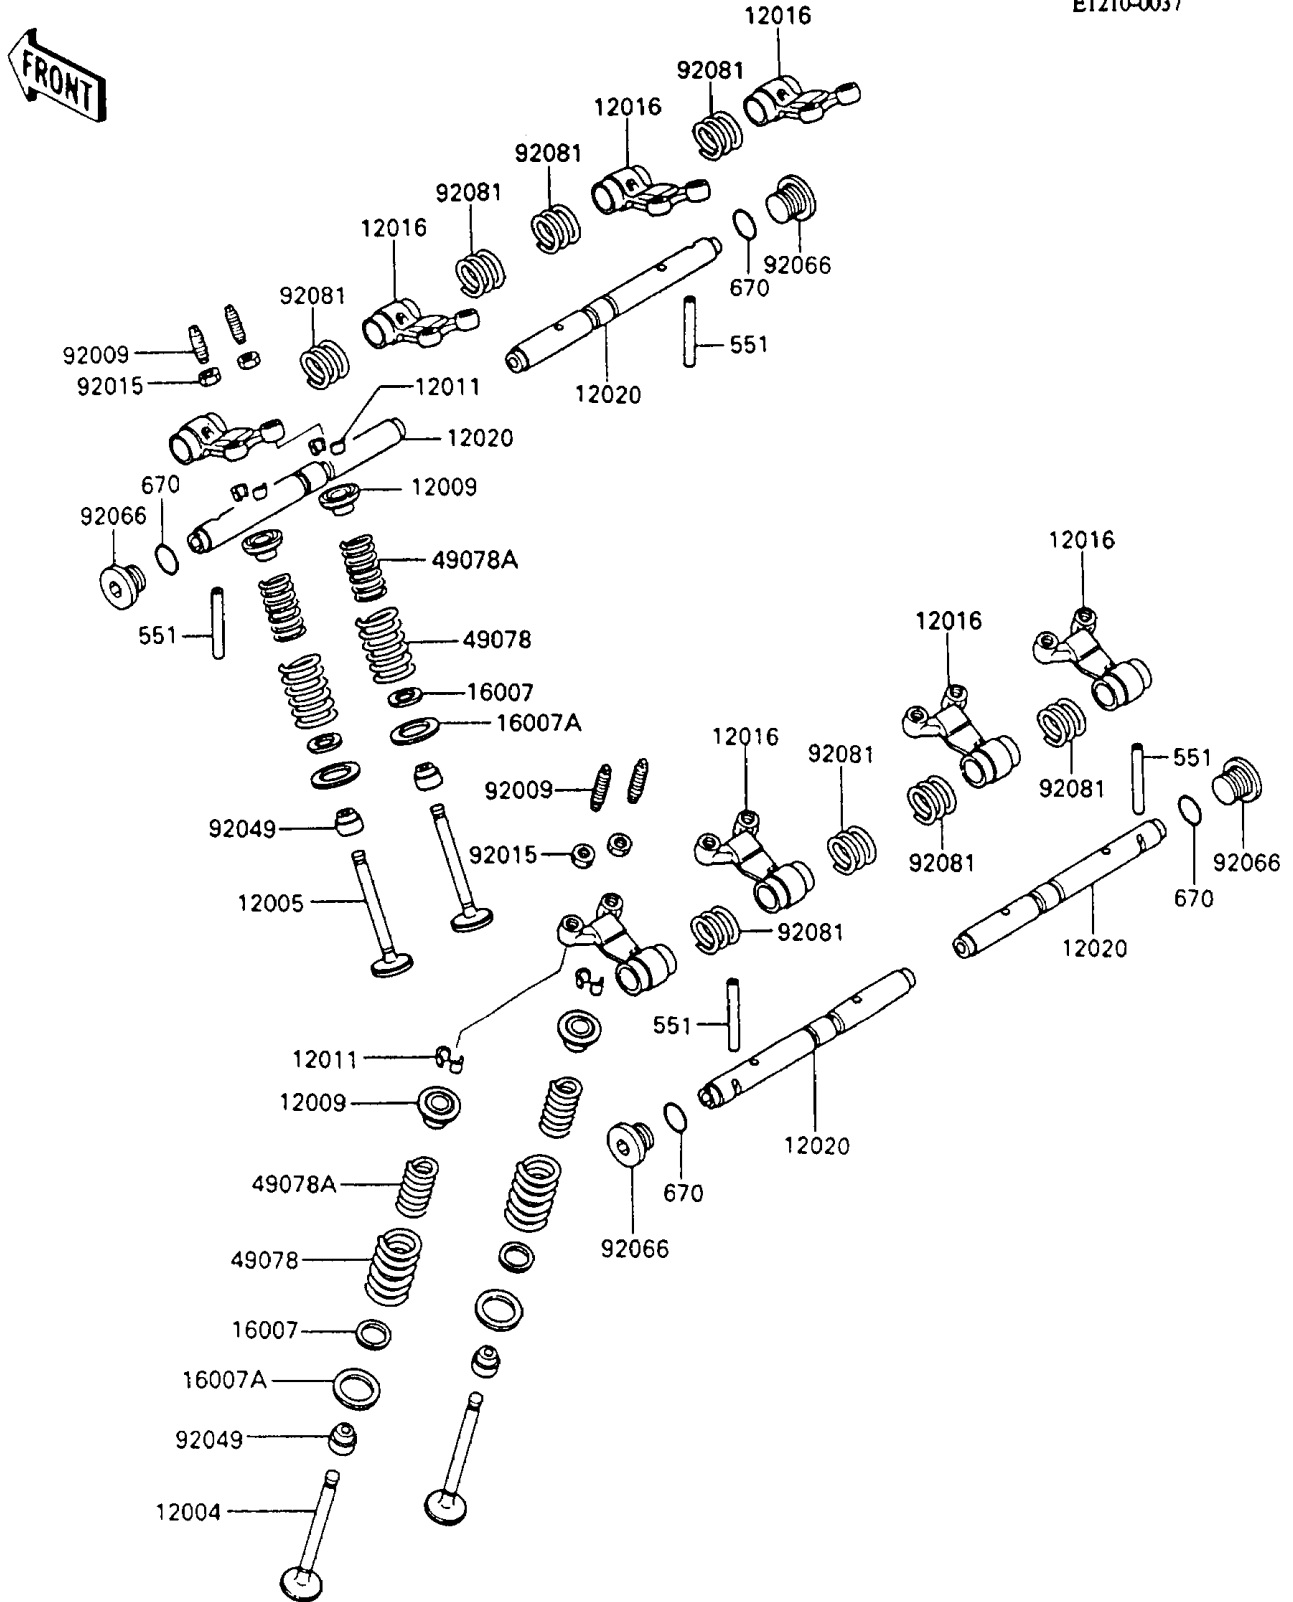

1991 Ninja® 600R PARTS DIAGRAM

Valve(s)

E1210-0037

1991 Ninja® 600R PARTS LIST

Valve(s)

ITEM NAME	PART NUMBER	QUANTITY
VALVE-INTAKE (Ref # 12004)	12004-1075	8
VALVE-EXHAUST (Ref # 12005)	12005-1062	8
RETAINER-VALVE SPRING (Ref # 12009)	12009-1060	16
COLLET (Ref # 12011)	12011-1051	32
ARM-ROCKER (Ref # 12016)	12016-1062	8
SHAFT-ROCKER (Ref # 12020)	12020-1058	4
SEAT-SPRING,12.1X16.2X0.5 (Ref # 16007)	16007-1143	16
SEAT-SPRING,17.5X23.8X0.5 (Ref # 16007A)	16007-1144	16
SPRING-ENGINE VALVE,OUTER (Ref # 49078)	49078-1060	16
SPRING-ENGINE VALVE,INNER (Ref # 49078A)	49078-1061	16
SCREW,VALVE ADJUST (Ref # 92009)	92009-1109	16
NUT,5MM (Ref # 92015)	92015-1529	16
SEAL-OIL,VSB58.558 (Ref # 92049)	92049-1218	16
PLUG,14X11.5 (Ref # 92066)	92066-1192	4
SPRING,ROCKER ARM (Ref # 92081)	92081-1636	8
PIN-DOWEL (Ref # 551)	551A0540	4
O RING,15MM (Ref # 670)	670B2015	4