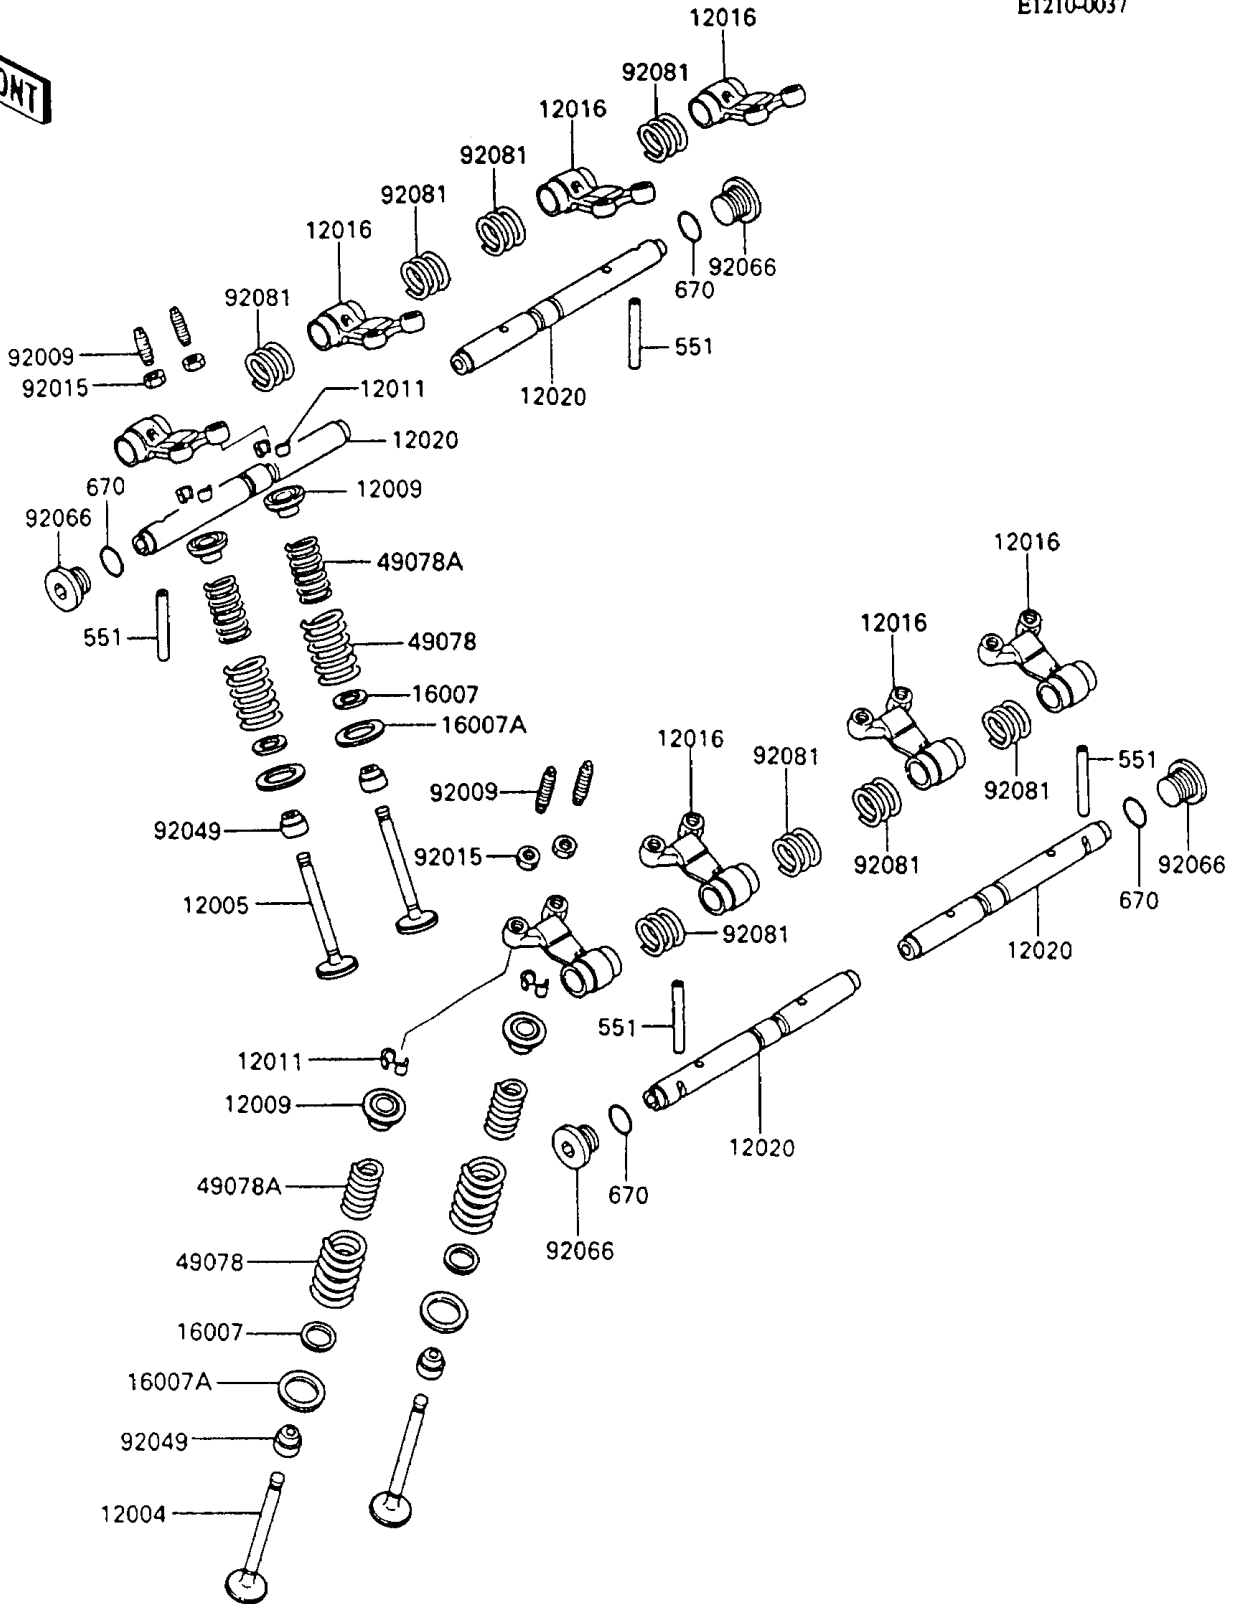

# 1994 Ninja® 600R PARTS DIAGRAM

Valve(s)

E1210-0037

## 1994 Ninja® 600R PARTS LIST

Valve(s)

ITEM NAME	PART NUMBER	QUANTITY
VALVE-INTAKE (Ref # 12004)	12004-1075	8
VALVE-EXHAUST (Ref # 12005)	12005-1062	8
RETAINER-VALVE SPRING (Ref # 12009)	12009-1060	16
COLLET (Ref # 12011)	12011-1051	32
ARM-ROCKER (Ref # 12016)	12016-1062	8
SHAFT-ROCKER (Ref # 12020)	12020-1058	4
SEAT-SPRING,12.1X16.2X0.5 (Ref # 16007)	16007-1143	16
SEAT-SPRING,17.5X23.8X0.5 (Ref # 16007A)	16007-1144	16
SPRING-ENGINE VALVE,OUTER (Ref # 49078)	49078-1060	16
SPRING-ENGINE VALVE,INNER (Ref # 49078A)	49078-1061	16
SCREW,VALVE ADJUST (Ref # 92009)	92009-1109	16
NUT,5MM (Ref # 92015)	92015-1529	16
SEAL-OIL,VSB58.558 (Ref # 92049)	92049-1218	16
PLUG,14X11.5 (Ref # 92066)	92066-1192	4
SPRING,ROCKER ARM (Ref # 92081)	92081-1636	8
PIN-DOWEL (Ref # 551)	551A0540	4
O RING,15MM (Ref # 670)	670B2015	4