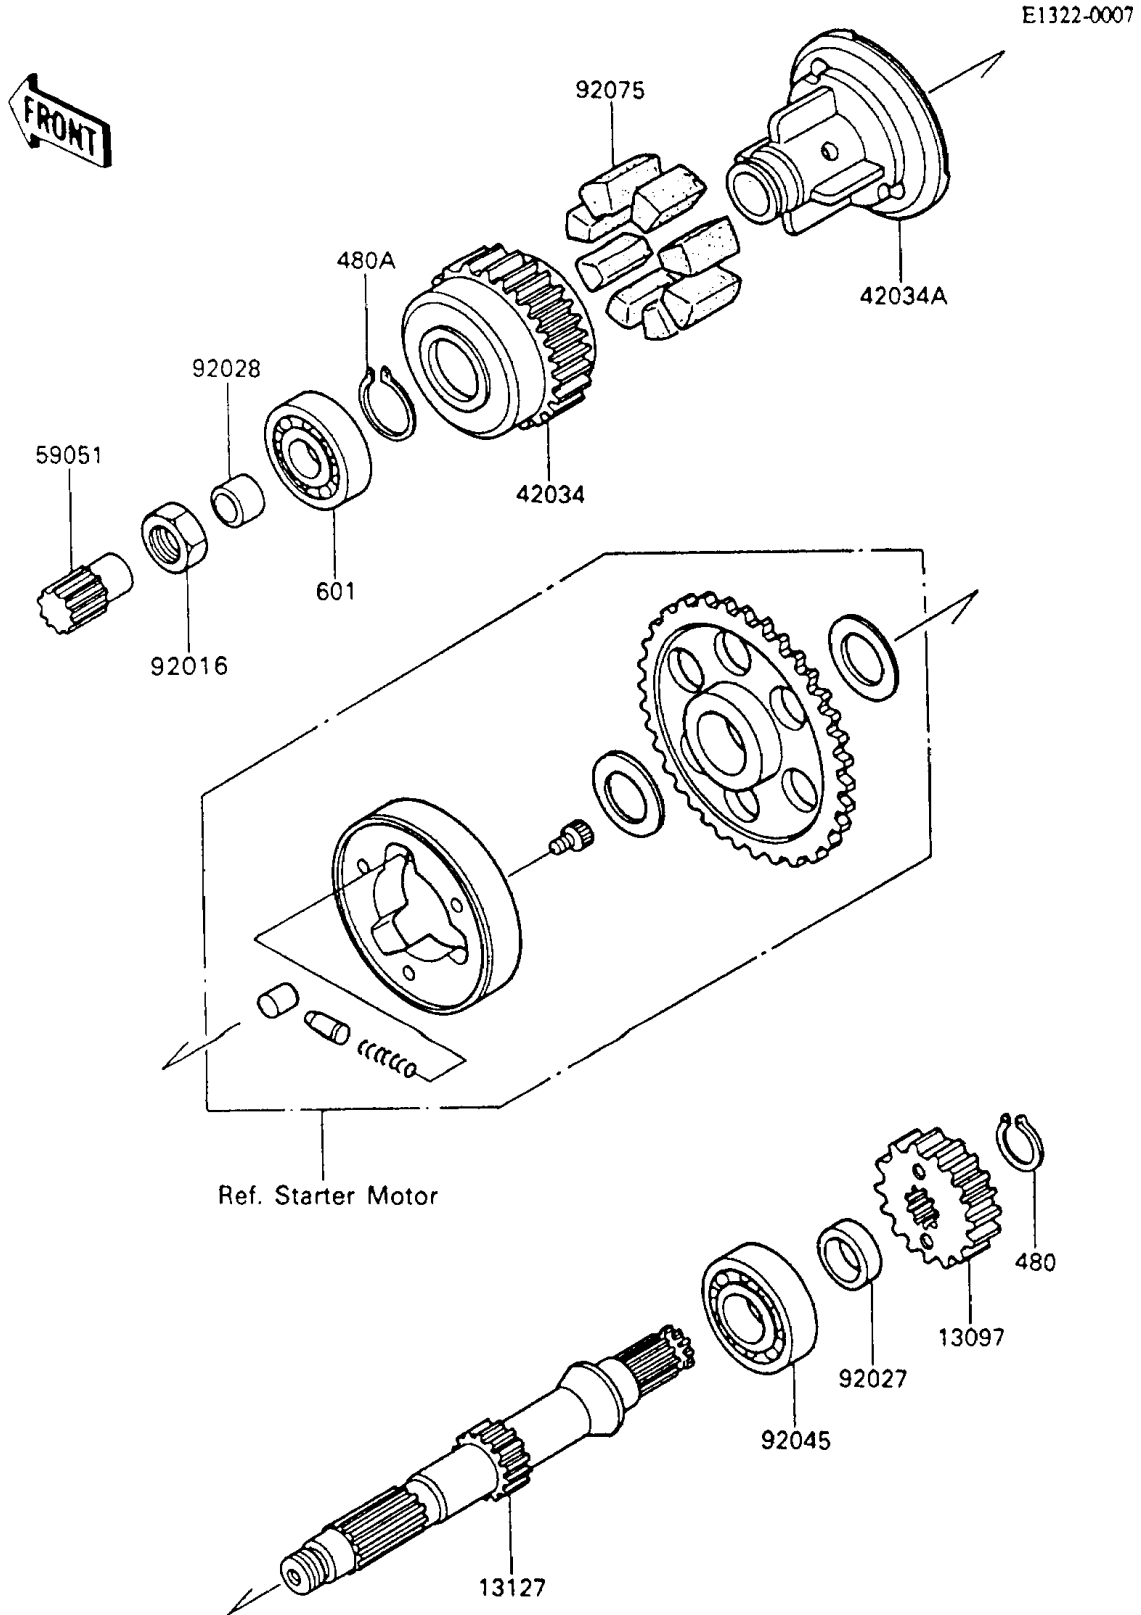

1994 Ninja® 600R PARTS DIAGRAM

Secondary Shaft

1994 Ninja® 600R PARTS LIST

Secondary Shaft

ITEM NAME	PART NUMBER	QUANTITY
GEAR-PRIMARY SPUR,28T (Ref # 13097)	13097-1141	1
SHAFT,SECONDARY (Ref # 13127)	13127-1123	1
COUPLING,OUTER,SECONDARY SHAFT (Ref # 42034)	42034-1004	1
COUPLING,INNER,SECONDARY SHAFT (Ref # 42034A)	42034-1005	1
GEAR-SPUR,10T,SECONDARY (Ref # 59051)	59051-1137	1
NUT,20MM (Ref # 92016)	92016-028	1
COLLAR,22X34X7.3 (Ref # 92027)	92027-1438	1
BUSHING,20X25X16.6 (Ref # 92028)	92028-1037	1
BEARING-BALL,#63/22X (Ref # 92045)	92045-1017	1
DAMPER,COUPLING (Ref # 92075)	92075-1070	8
CIRCLIP-TYPE-C,22MM (Ref # 480)	480J2200	1
CIRCLIP-TYPE-C,28MM (Ref # 480A)	480J2800	1
BEARING-BALL,#6205C3 (Ref # 601)	601B6205	1