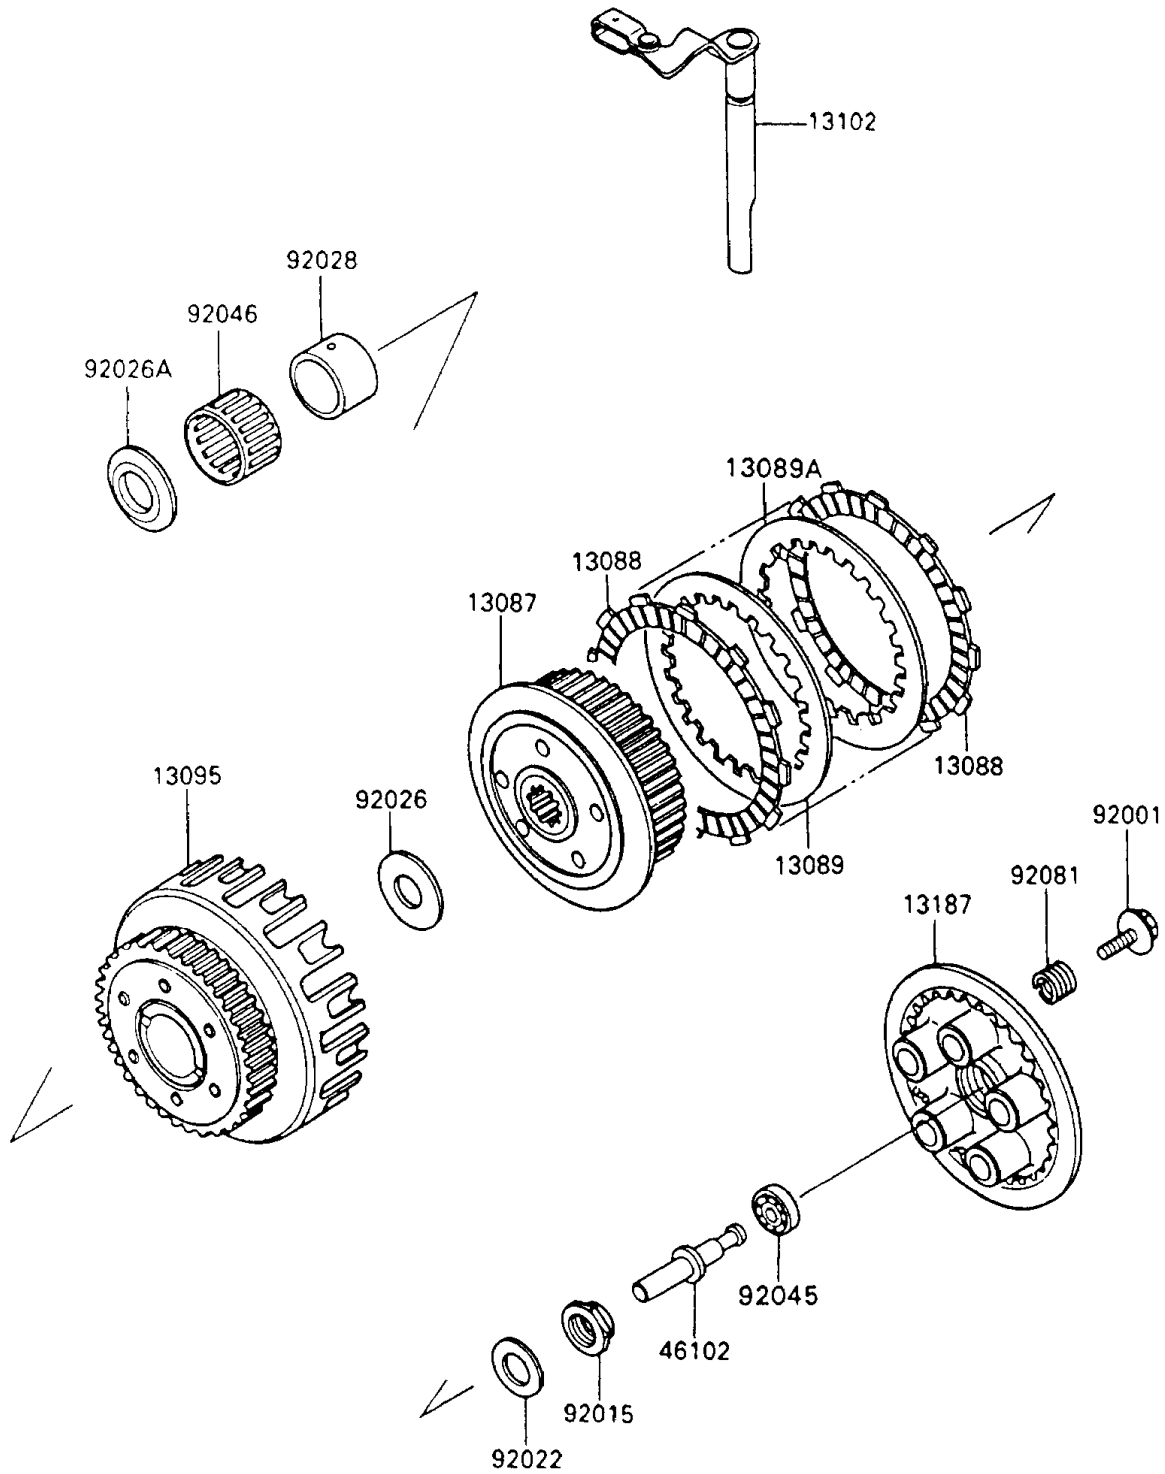

# 1994 Ninja® 600R PARTS DIAGRAM

Clutch

E1350-0130

# 1994 Ninja® 600R PARTS LIST

## Clutch

ITEM NAME	PART NUMBER	QUANTITY
HUB-CLUTCH (Ref # 13087)	13087-1052	1
PLATE-FRICTION (Ref # 13088)	13088-040	7
PLATE-CLUTCH,T=2.0 (Ref # 13089)	13089-026	5
PLATE-CLUTCH,T=2.6 (Ref # 13089A)	13089-1067	1
HOUSING-COMP-CLUTCH (Ref # 13095)	13095-1128	1
RELEASE-COMP-CLUTCH (Ref # 13102)	13102-1089	1
PLATE-CLUTCH OPERATING (Ref # 13187)	13187-1012	1
ROD,CLUTCH (Ref # 46102)	46102-1030	1
BOLT,FLANGED,6X18 (Ref # 92001)	92001-1066	5
NUT,20MM (Ref # 92015)	92015-1555	1
WASHER,20.3X36X2.3 (Ref # 92022)	92022-1116	1
SPACER,25.5X47X2.5 (Ref # 92026)	92026-022	1
SPACER,THRUST,T=5.5 (Ref # 92026A)	92026-116	1
BUSHING,25X32X23.6 (Ref # 92028)	92028-178	1
BEARING-BALL,6001C3ML01 (Ref # 92045)	92045-1235	1
BEARING-NEEDLE,KTV323723 (Ref # 92046)	92046-028	1
SPRING,CLUTCH (Ref # 92081)	92081-139	5