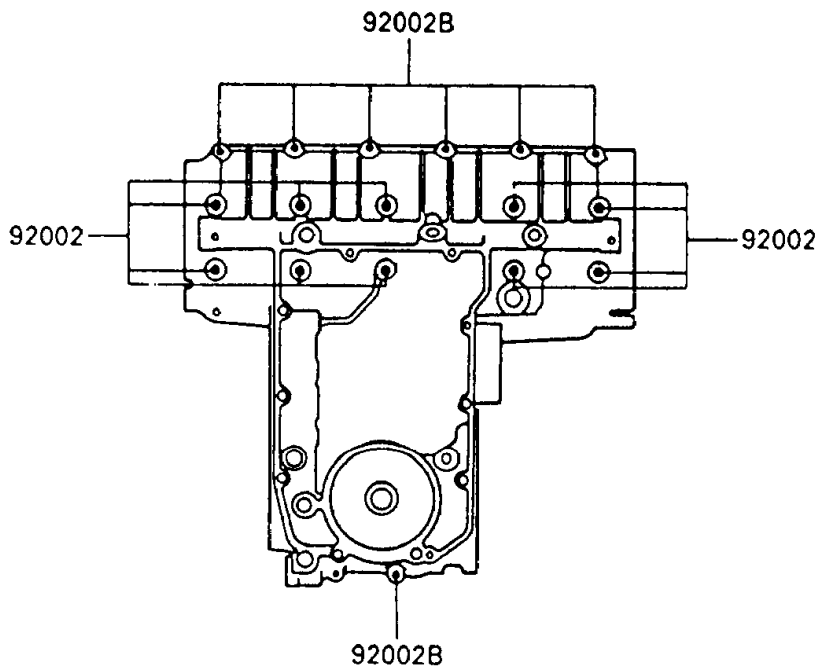

1990 Ninja[®] 600R PARTS DIAGRAM

Crankcase Bolt Pattern

E1412-0029

Upper Case

Lower Case

1990 Ninja® 600R PARTS LIST

Crankcase Bolt Pattern

ITEM NAME	PART NUMBER	QUANTITY
BOLT,8X95 (Ref # 92002)	92002-1077	10
BOLT,6X95 (Ref # 92002A)	92002-1078	4
BOLT,6X40 (Ref # 92002B)	92002-1080	13
BOLT,6X75 (Ref # 92002C)	92002-1483	2