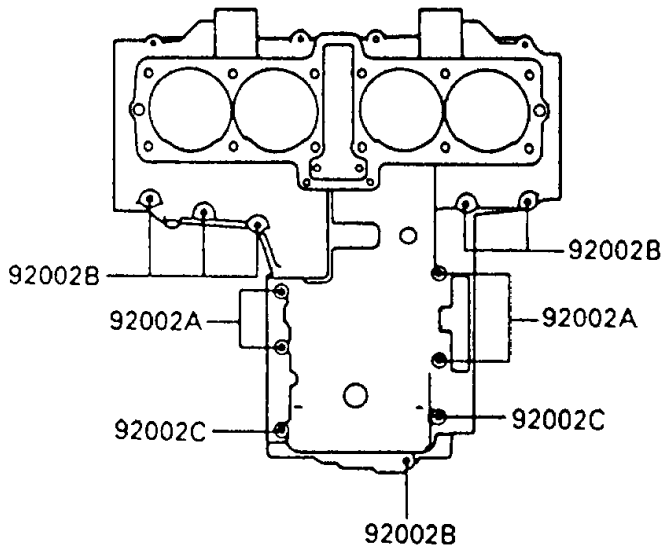

1990 Ninja[®] 600R PARTS DIAGRAM

Crankcase Bolt Pattern

E1412-0029

Upper Case

Lower Case

1990 Ninja® 600R PARTS LIST

Crankcase Bolt Pattern

ITEM NAME	PART NUMBER	QUANTITY
BOLT,8X95 (Ref # 92002)	92002-1077	10
BOLT,6X95 (Ref # 92002A)	92002-1078	4
BOLT,6X40 (Ref # 92002B)	92002-1080	13
BOLT,6X75 (Ref # 92002C)	92002-1483	2