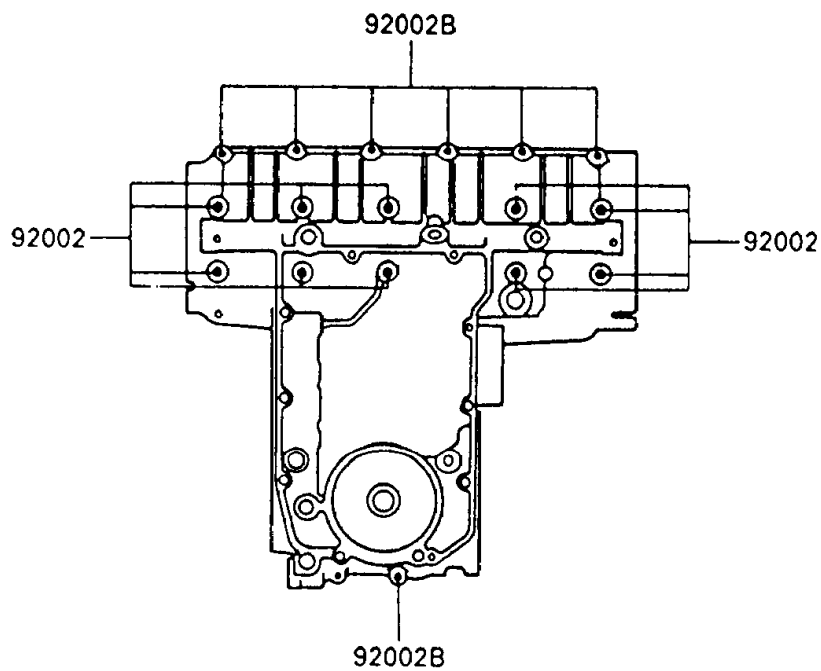

# 1992 Ninja® 600R PARTS DIAGRAM

Crankcase Bolt Pattern

E1412-0029

Upper Case

Lower Case

## Crankcase Bolt Pattern

ITEM NAME	PART NUMBER	QUANTITY
BOLT,8X95 (Ref # 92002)	92002-1077	10
BOLT,6X95 (Ref # 92002A)	92002-1078	4
BOLT,6X40 (Ref # 92002B)	92002-1080	13
BOLT,6X75 (Ref # 92002C)	92002-1483	2