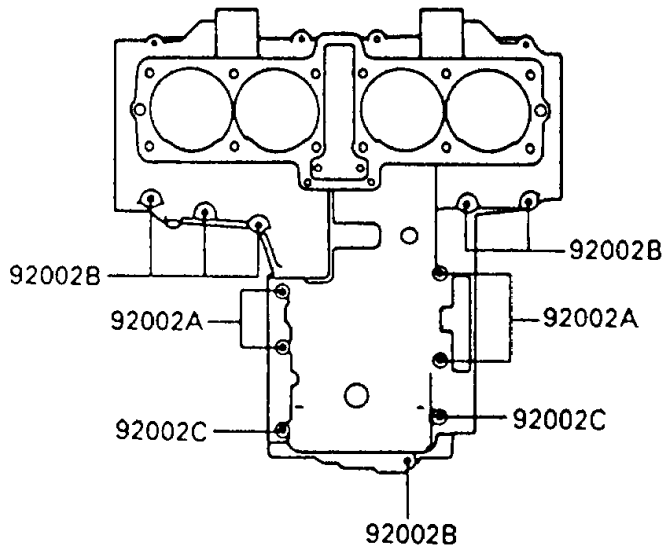

# 1992 Ninja® 600R PARTS DIAGRAM

Crankcase Bolt Pattern

E1412-0029

Upper Case

Lower Case

## Crankcase Bolt Pattern

ITEM NAME	PART NUMBER	QUANTITY
BOLT,8X95 (Ref # 92002)	92002-1077	10
BOLT,6X95 (Ref # 92002A)	92002-1078	4
BOLT,6X40 (Ref # 92002B)	92002-1080	13
BOLT,6X75 (Ref # 92002C)	92002-1483	2