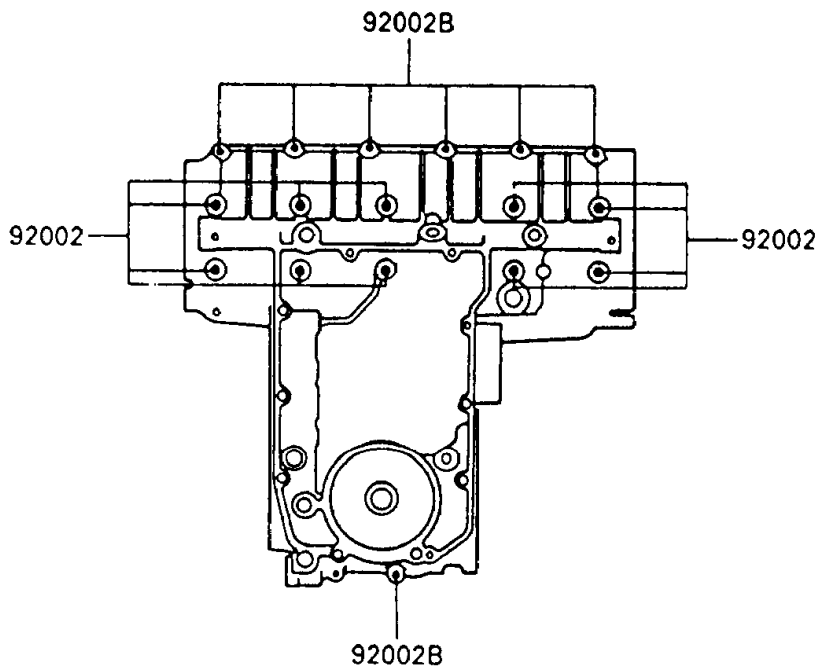

1993 Ninja® 600R PARTS DIAGRAM

Crankcase Bolt Pattern

E1412-0029

Upper Case

Lower Case

1993 Ninja® 600R PARTS LIST

Crankcase Bolt Pattern

ITEM NAME	PART NUMBER	QUANTITY
BOLT,8X95 (Ref # 92002)	92002-1077	10
BOLT,6X95 (Ref # 92002A)	92002-1078	4
BOLT,6X40 (Ref # 92002B)	92002-1080	13
BOLT,6X75 (Ref # 92002C)	92002-1483	2