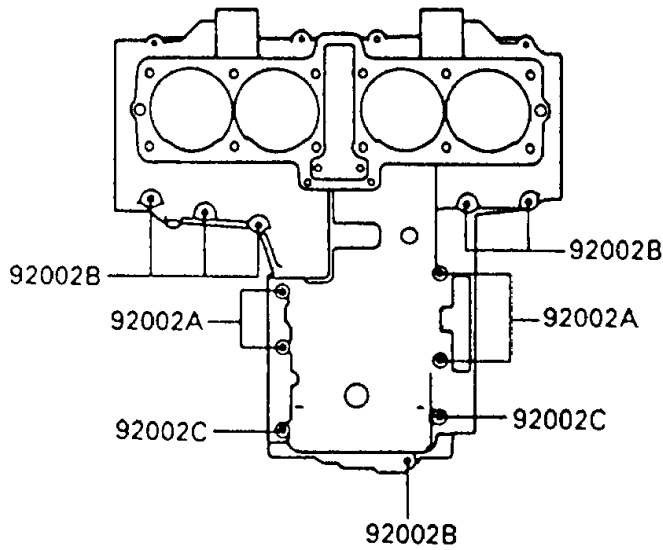

1993 Ninja® 600R PARTS DIAGRAM

Crankcase Bolt Pattern

E1412-0029

Upper Case

Lower Case

1993 Ninja® 600R PARTS LIST

Crankcase Bolt Pattern

ITEM NAME	PART NUMBER	QUANTITY
BOLT,8X95 (Ref # 92002)	92002-1077	10
BOLT,6X95 (Ref # 92002A)	92002-1078	4
BOLT,6X40 (Ref # 92002B)	92002-1080	13
BOLT,6X75 (Ref # 92002C)	92002-1483	2