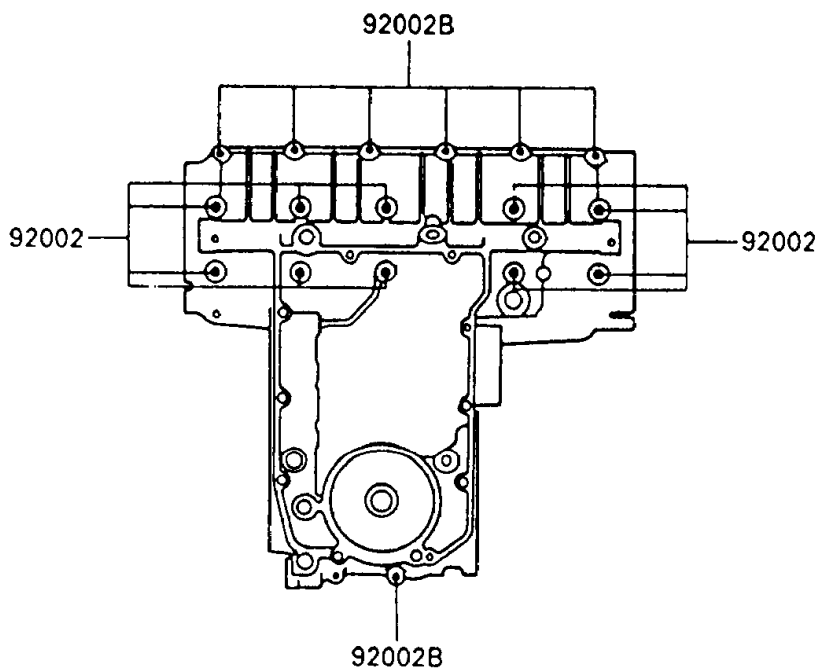

1994 Ninja® 600R PARTS DIAGRAM

Crankcase Bolt Pattern

E1412-0029

Upper Case

Lower Case

1994 Ninja® 600R PARTS LIST

Crankcase Bolt Pattern

ITEM NAME	PART NUMBER	QUANTITY
BOLT,8X95 (Ref # 92002)	92002-1077	10
BOLT,6X95 (Ref # 92002A)	92002-1078	4
BOLT,6X40 (Ref # 92002B)	92002-1080	13
BOLT,6X75 (Ref # 92002C)	92002-1483	2