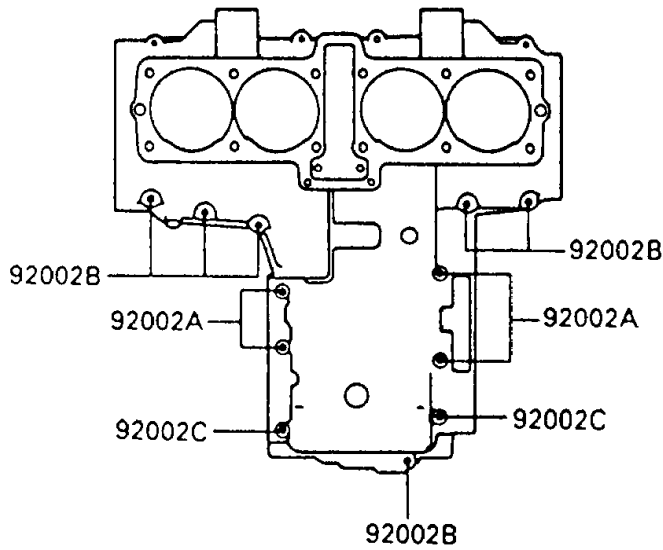

1994 Ninja® 600R PARTS DIAGRAM

Crankcase Bolt Pattern

E1412-0029

Upper Case

Lower Case

1994 Ninja® 600R PARTS LIST

Crankcase Bolt Pattern

ITEM NAME	PART NUMBER	QUANTITY
BOLT,8X95 (Ref # 92002)	92002-1077	10
BOLT,6X95 (Ref # 92002A)	92002-1078	4
BOLT,6X40 (Ref # 92002B)	92002-1080	13
BOLT,6X75 (Ref # 92002C)	92002-1483	2