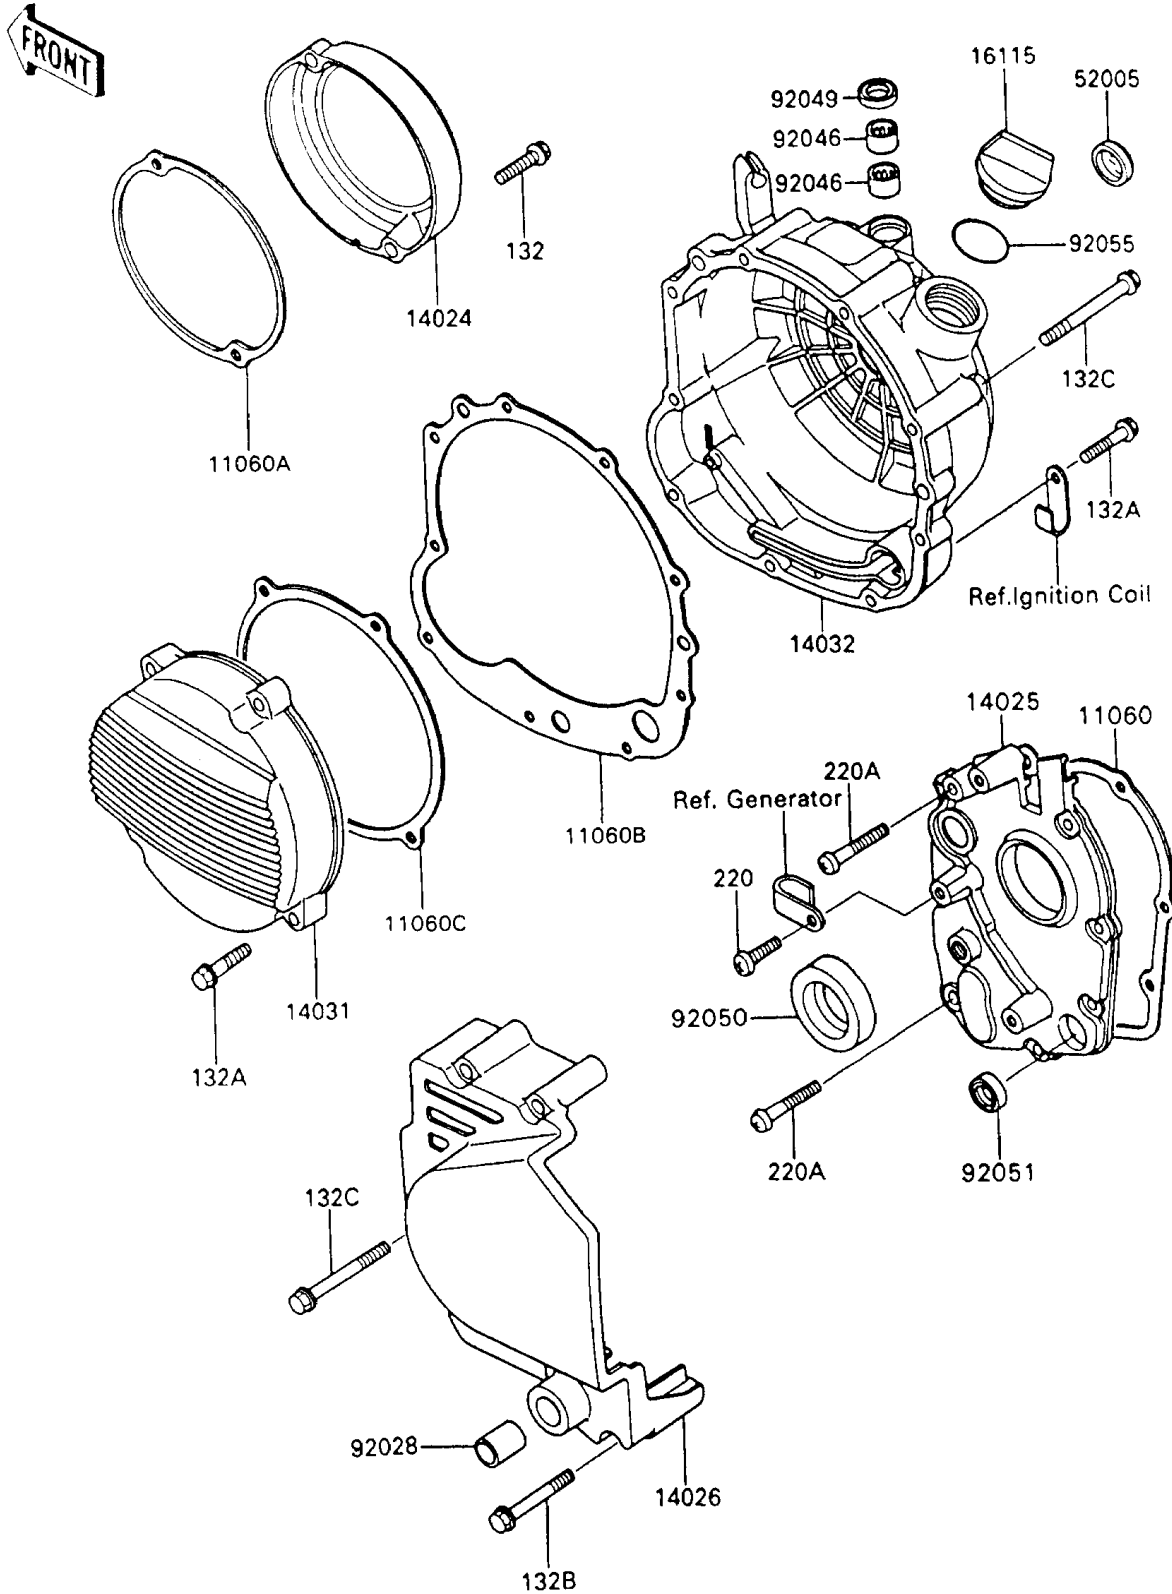

1990 Ninja® 600R PARTS DIAGRAM

Engine Cover(s)

E1431-0218

1990 Ninja® 600R PARTS LIST

Engine Cover(s)

ITEM NAME	PART NUMBER	QUANTITY
GASKET,TRANSMISSION COVER (Ref # 11060)	11060-1056	1
GASKET,PULSING COIL COVER (Ref # 11060A)	11060-1098	1
GASKET,CLUTCH COVER (Ref # 11060B)	11060-1148	1
GASKET,GENERATOR COVER (Ref # 11060C)	11060-1150	1
COVER,PULSING COIL (Ref # 14024)	14024-1425	1
COVER,TRANSMISSION (Ref # 14025)	14025-1700	1
COVER-CHAIN (Ref # 14026)	14026-1134	1
COVER-GENERATOR (Ref # 14031)	14031-1208	1
COVER-CLUTCH (Ref # 14032)	14032-1254	1
CAP-OIL FILLER (Ref # 16115)	16115-1009	1
GAUGE,OIL LEVEL (Ref # 52005)	52005-1009	1
BUSHING,13X15X20 (Ref # 92028)	92028-1251	1
BEARING-NEEDLE,HK1210 (Ref # 92046)	92046-1010	2
SEAL-OIL,TB12205.5 (Ref # 92049)	92049-1271	1
SEAL-OIL,SC325210 (Ref # 92050)	92050-024	1
SEAL-OIL,TB13225.5 (Ref # 92051)	92051-005	1
RING-O,31.5X2.6 (Ref # 92055)	92055-049	1
BOLT-FLANGED-SMALL (Ref # 132)	132J0625	2
BOLT-FLANGED-SMALL (Ref # 132A)	132J0630	8
BOLT-FLANGED-SMALL (Ref # 132B)	132J0650	1
BOLT-FLANGED-SMALL (Ref # 132C)	132J0660	8
SCREW-PAN-CROS,6X20,WHITE (Ref # 220)	220B0620	5
SCREW-PAN-CROS,6X40 (Ref # 220A)	220B0640	2