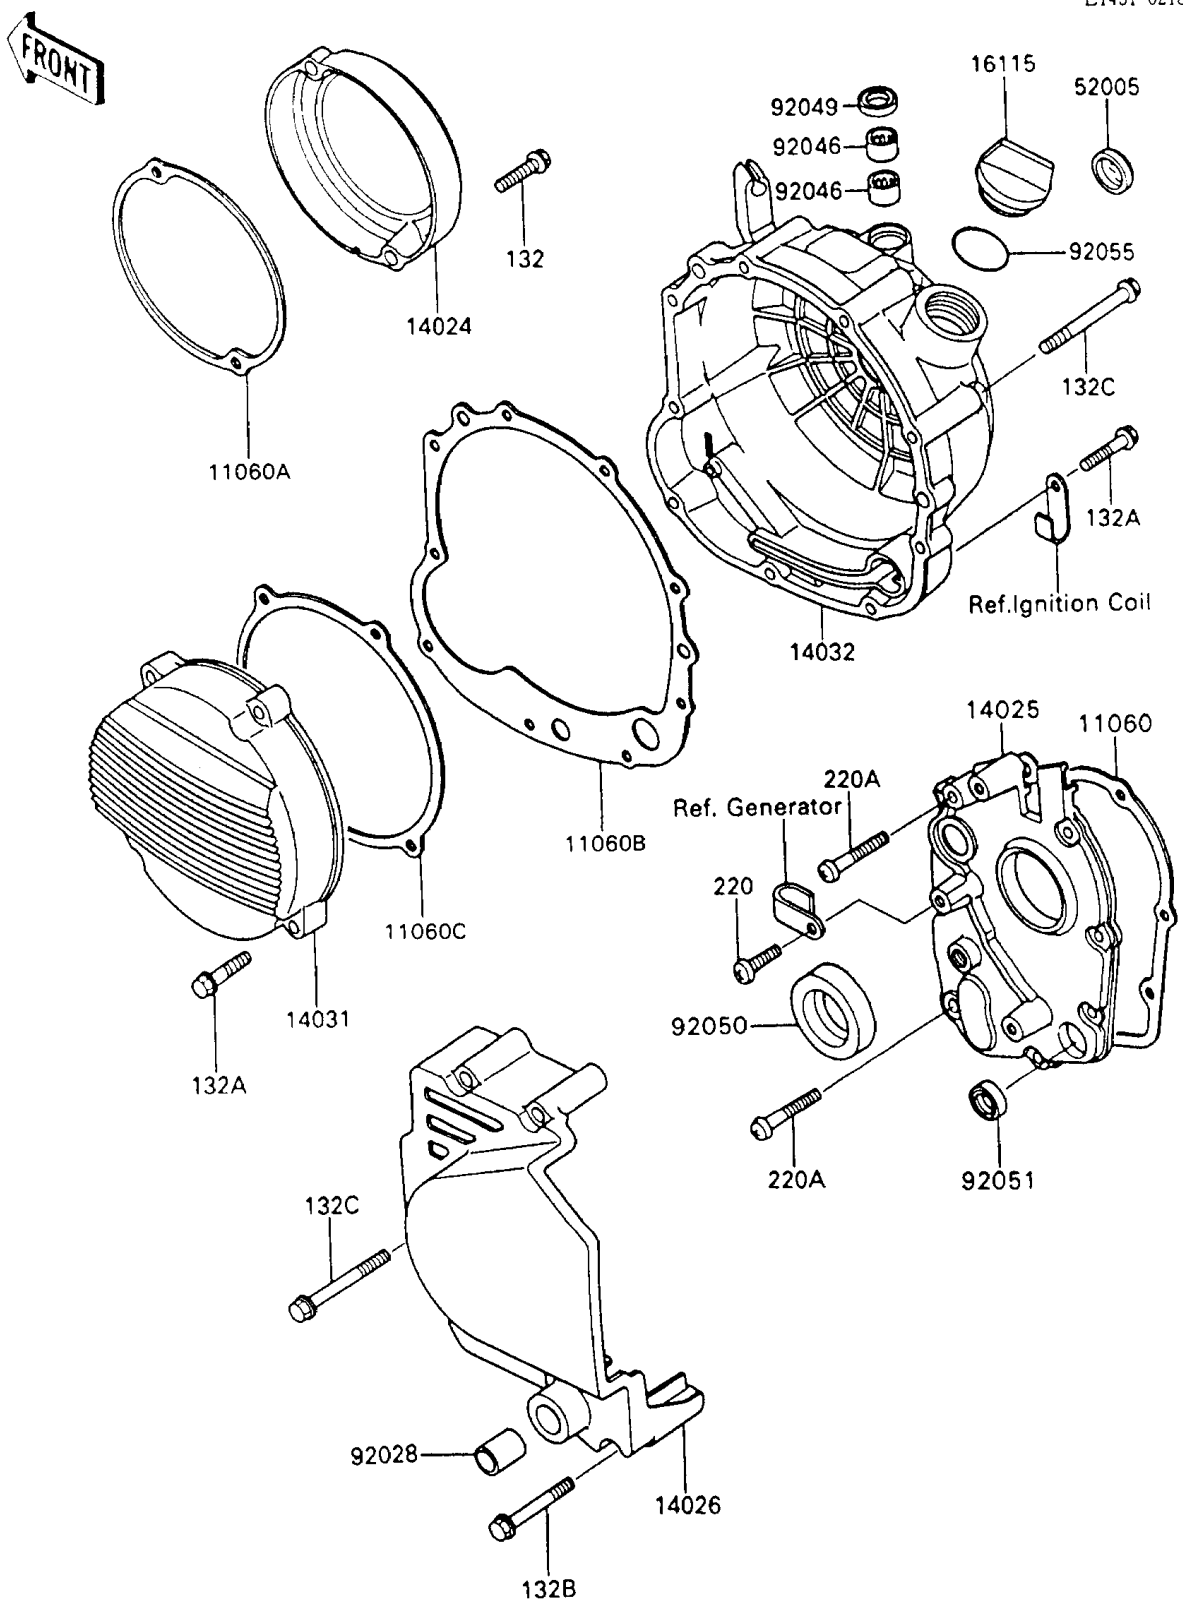

1990 Ninja® 600R PARTS DIAGRAM

Engine Cover(s)

E1431-0218

1990 Ninja® 600R PARTS LIST

Engine Cover(s)

ITEM NAME	PART NUMBER	QUANTITY
GASKET,TRANSMISSION COVER (Ref # 11060)	11060-1056	1
GASKET,PULSING COIL COVER (Ref # 11060A)	11060-1098	1
GASKET,CLUTCH COVER (Ref # 11060B)	11060-1148	1
GASKET,GENERATOR COVER (Ref # 11060C)	11060-1150	1
COVER,PULSING COIL (Ref # 14024)	14024-1425	1
COVER,TRANSMISSION (Ref # 14025)	14025-1700	1
COVER-CHAIN (Ref # 14026)	14026-1134	1
COVER-GENERATOR (Ref # 14031)	14031-1208	1
COVER-CLUTCH (Ref # 14032)	14032-1254	1
CAP-OIL FILLER (Ref # 16115)	16115-1009	1
GAUGE,OIL LEVEL (Ref # 52005)	52005-1009	1
BUSHING,13X15X20 (Ref # 92028)	92028-1251	1
BEARING-NEEDLE,HK1210 (Ref # 92046)	92046-1010	2
SEAL-OIL,TB12205.5 (Ref # 92049)	92049-1271	1
SEAL-OIL,SC325210 (Ref # 92050)	92050-024	1
SEAL-OIL,TB13225.5 (Ref # 92051)	92051-005	1
RING-O,31.5X2.6 (Ref # 92055)	92055-049	1
BOLT-FLANGED-SMALL (Ref # 132)	132J0625	2
BOLT-FLANGED-SMALL (Ref # 132A)	132J0630	8
BOLT-FLANGED-SMALL (Ref # 132B)	132J0650	1
BOLT-FLANGED-SMALL (Ref # 132C)	132J0660	8
SCREW-PAN-CROS,6X20,WHITE (Ref # 220)	220B0620	5
SCREW-PAN-CROS,6X40 (Ref # 220A)	220B0640	2