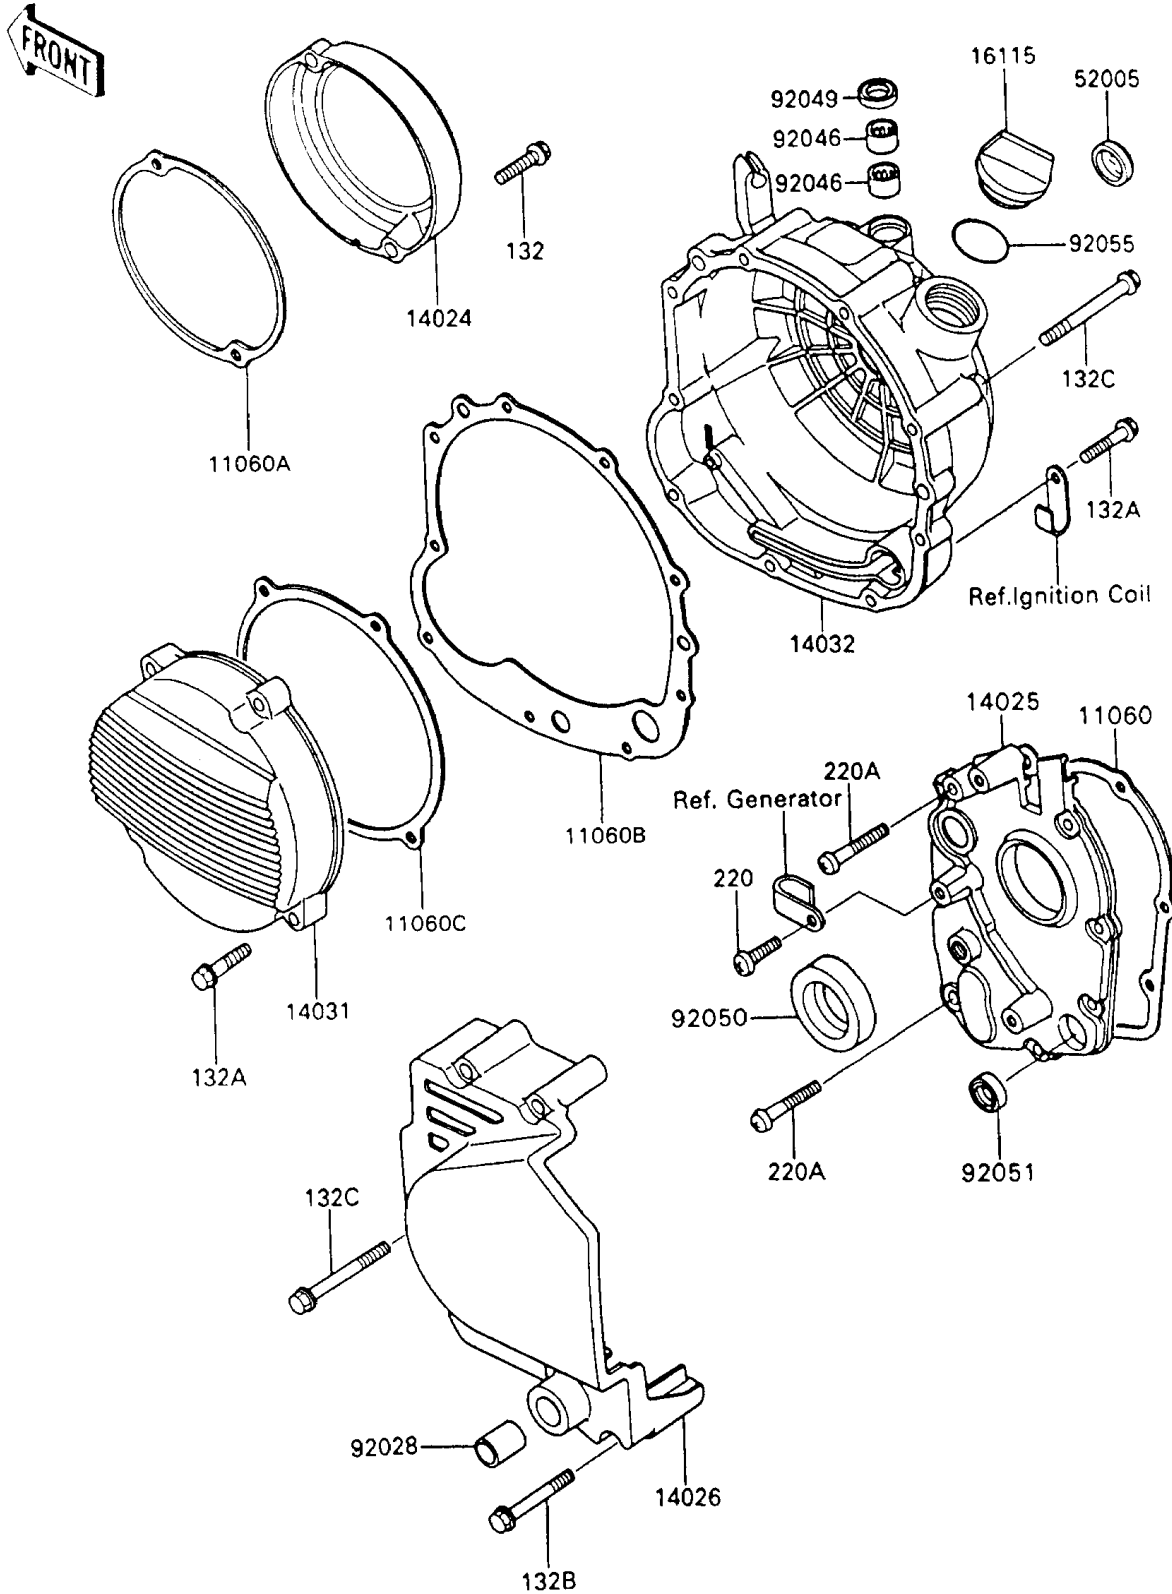

1992 Ninja® 600R PARTS DIAGRAM

Engine Cover(s)

E1431-0218

1992 Ninja® 600R PARTS LIST

Engine Cover(s)

ITEM NAME	PART NUMBER	QUANTITY
GASKET,TRANSMISSION COVER (Ref # 11060)	11060-1056	1
GASKET,PULSING COIL COVER (Ref # 11060A)	11060-1098	1
GASKET,CLUTCH COVER (Ref # 11060B)	11060-1148	1
GASKET,GENERATOR COVER (Ref # 11060C)	11060-1150	1
COVER,PULSING COIL (Ref # 14024)	14024-1425	1
COVER,TRANSMISSION (Ref # 14025)	14025-1700	1
COVER-CHAIN (Ref # 14026)	14026-1134	1
COVER-GENERATOR (Ref # 14031)	14031-1208	1
COVER-CLUTCH (Ref # 14032)	14032-1254	1
CAP-OIL FILLER (Ref # 16115)	16115-1009	1
GAUGE,OIL LEVEL (Ref # 52005)	52005-1009	1
BUSHING,13X15X20 (Ref # 92028)	92028-1251	1
BEARING-NEEDLE,HK1210 (Ref # 92046)	92046-1010	2
SEAL-OIL,TB12205.5 (Ref # 92049)	92049-1271	1
SEAL-OIL,SC325210 (Ref # 92050)	92050-024	1
SEAL-OIL,TB13225.5 (Ref # 92051)	92051-005	1
RING-O,31.5X2.6 (Ref # 92055)	92055-049	1
BOLT-FLANGED-SMALL (Ref # 132)	132J0625	2
BOLT-FLANGED-SMALL (Ref # 132A)	132J0630	8
BOLT-FLANGED-SMALL (Ref # 132B)	132J0650	1
BOLT-FLANGED-SMALL (Ref # 132C)	132J0660	8
SCREW-PAN-CROS,6X20,WHITE (Ref # 220)	220B0620	5
SCREW-PAN-CROS,6X40 (Ref # 220A)	220B0640	2