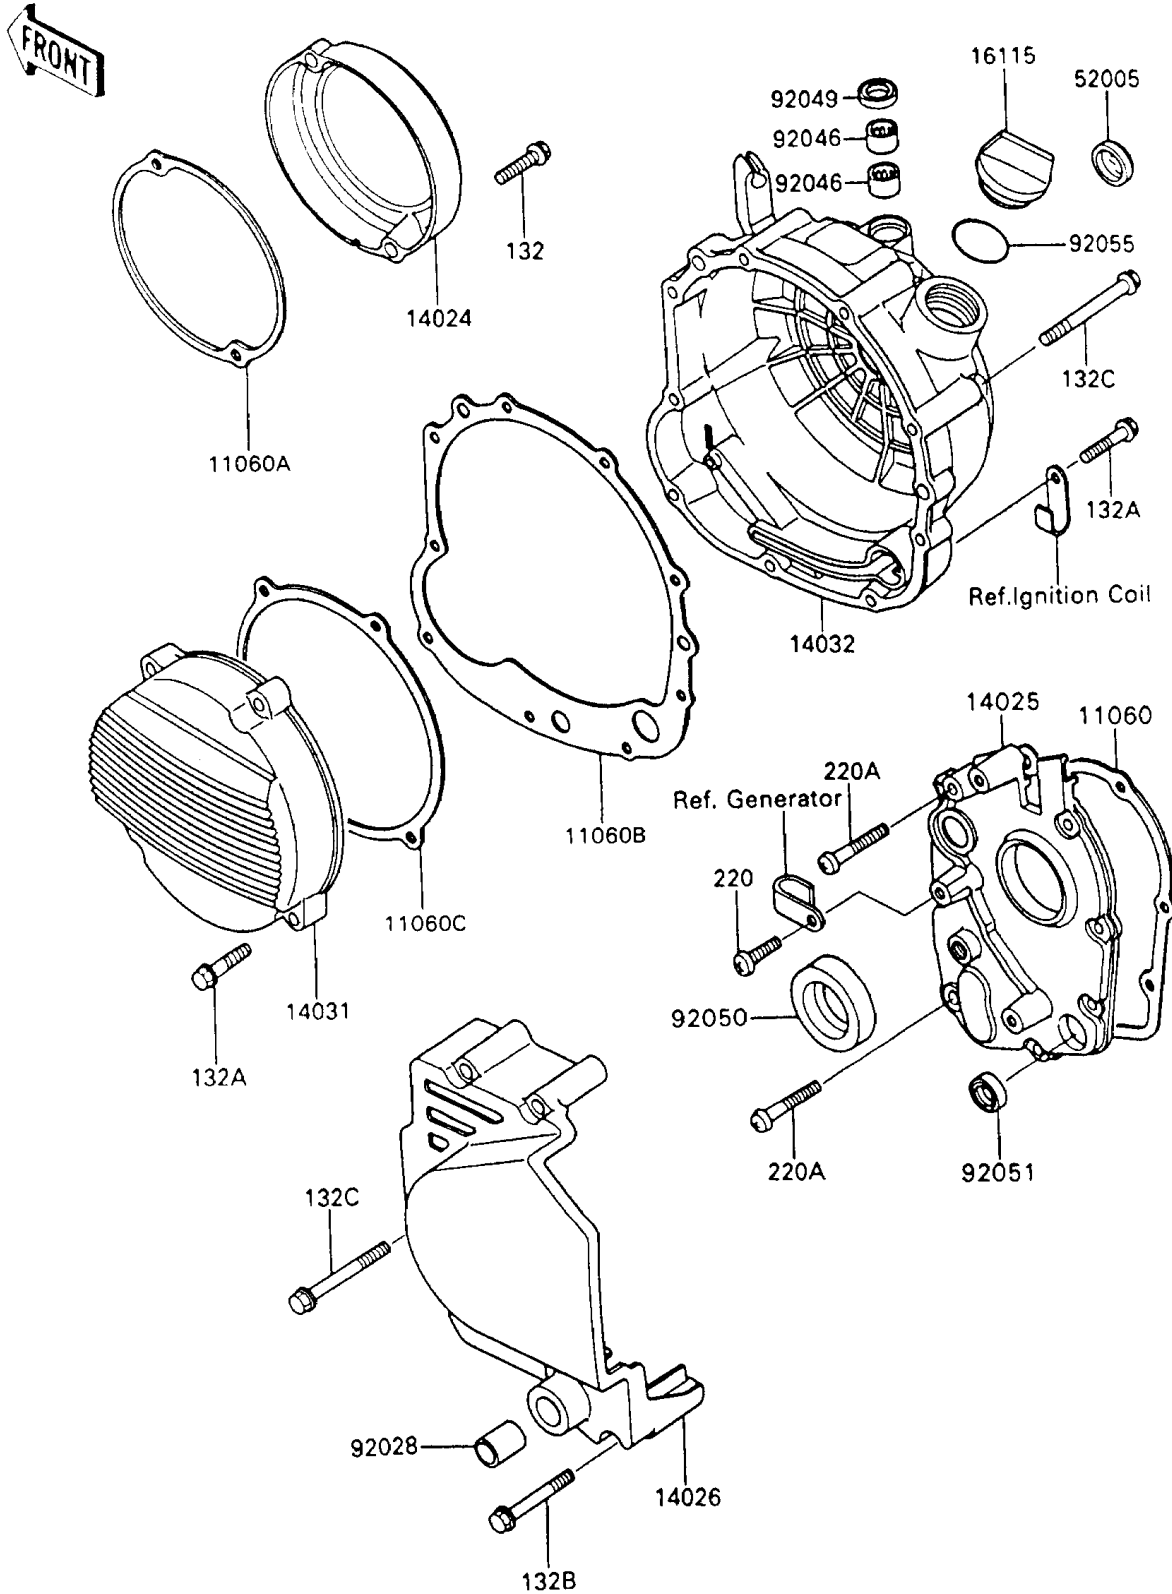

1992 Ninja[®] 600R PARTS DIAGRAM

Engine Cover(s)

E1431-0218

1992 Ninja® 600R PARTS LIST

Engine Cover(s)

ITEM NAME	PART NUMBER	QUANTITY
GASKET,TRANSMISSION COVER (Ref # 11060)	11060-1056	1
GASKET,PULSING COIL COVER (Ref # 11060A)	11060-1098	1
GASKET,CLUTCH COVER (Ref # 11060B)	11060-1148	1
GASKET,GENERATOR COVER (Ref # 11060C)	11060-1150	1
COVER,PULSING COIL (Ref # 14024)	14024-1425	1
COVER,TRANSMISSION (Ref # 14025)	14025-1700	1
COVER-CHAIN (Ref # 14026)	14026-1134	1
COVER-GENERATOR (Ref # 14031)	14031-1208	1
COVER-CLUTCH (Ref # 14032)	14032-1254	1
CAP-OIL FILLER (Ref # 16115)	16115-1009	1
GAUGE,OIL LEVEL (Ref # 52005)	52005-1009	1
BUSHING,13X15X20 (Ref # 92028)	92028-1251	1
BEARING-NEEDLE,HK1210 (Ref # 92046)	92046-1010	2
SEAL-OIL,TB12205.5 (Ref # 92049)	92049-1271	1
SEAL-OIL,SC325210 (Ref # 92050)	92050-024	1
SEAL-OIL,TB13225.5 (Ref # 92051)	92051-005	1
RING-O,31.5X2.6 (Ref # 92055)	92055-049	1
BOLT-FLANGED-SMALL (Ref # 132)	132J0625	2
BOLT-FLANGED-SMALL (Ref # 132A)	132J0630	8
BOLT-FLANGED-SMALL (Ref # 132B)	132J0650	1
BOLT-FLANGED-SMALL (Ref # 132C)	132J0660	8
SCREW-PAN-CROS,6X20,WHITE (Ref # 220)	220B0620	5
SCREW-PAN-CROS,6X40 (Ref # 220A)	220B0640	2