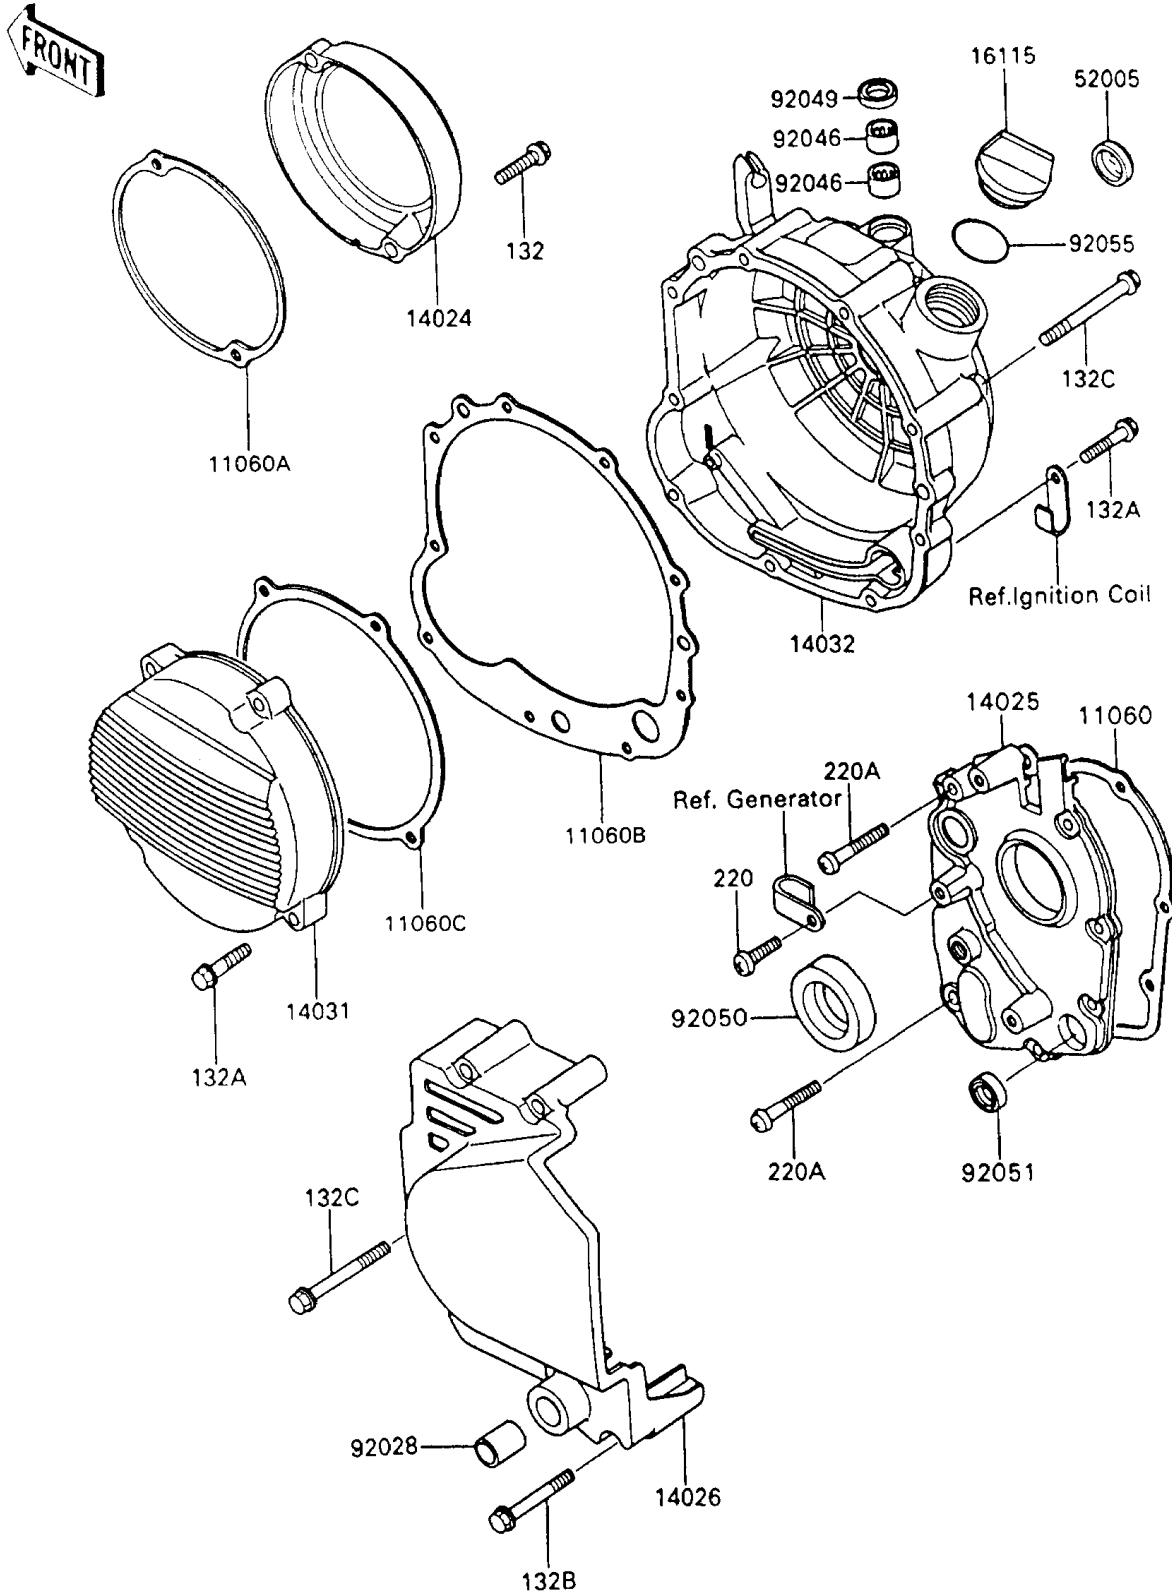

1994 Ninja® 600R PARTS DIAGRAM

Engine Cover(s)

E1431-0218

1994 Ninja® 600R PARTS LIST

Engine Cover(s)

ITEM NAME	PART NUMBER	QUANTITY
GASKET,TRANSMISSION COVER (Ref # 11060)	11060-1056	1
GASKET,PULSING COIL COVER (Ref # 11060A)	11060-1098	1
GASKET,CLUTCH COVER (Ref # 11060B)	11060-1148	1
GASKET,GENERATOR COVER (Ref # 11060C)	11060-1150	1
COVER,PULSING COIL (Ref # 14024)	14024-1425	1
COVER,TRANSMISSION (Ref # 14025)	14025-1700	1
COVER-CHAIN (Ref # 14026)	14026-1134	1
COVER-GENERATOR (Ref # 14031)	14031-1208	1
COVER-CLUTCH (Ref # 14032)	14032-1254	1
CAP-OIL FILLER (Ref # 16115)	16115-1009	1
GAUGE,OIL LEVEL (Ref # 52005)	52005-1009	1
BUSHING,13X15X20 (Ref # 92028)	92028-1251	1
BEARING-NEEDLE,HK1210 (Ref # 92046)	92046-1010	2
SEAL-OIL,TB12205.5 (Ref # 92049)	92049-1271	1
SEAL-OIL,SC325210 (Ref # 92050)	92050-024	1
SEAL-OIL,TB13225.5 (Ref # 92051)	92051-005	1
RING-O,31.5X2.6 (Ref # 92055)	92055-049	1
BOLT-FLANGED-SMALL (Ref # 132)	132J0625	2
BOLT-FLANGED-SMALL (Ref # 132A)	132J0630	8
BOLT-FLANGED-SMALL (Ref # 132B)	132J0650	1
BOLT-FLANGED-SMALL (Ref # 132C)	132J0660	8
SCREW-PAN-CROS,6X20,WHITE (Ref # 220)	220B0620	5
SCREW-PAN-CROS,6X40 (Ref # 220A)	220B0640	2