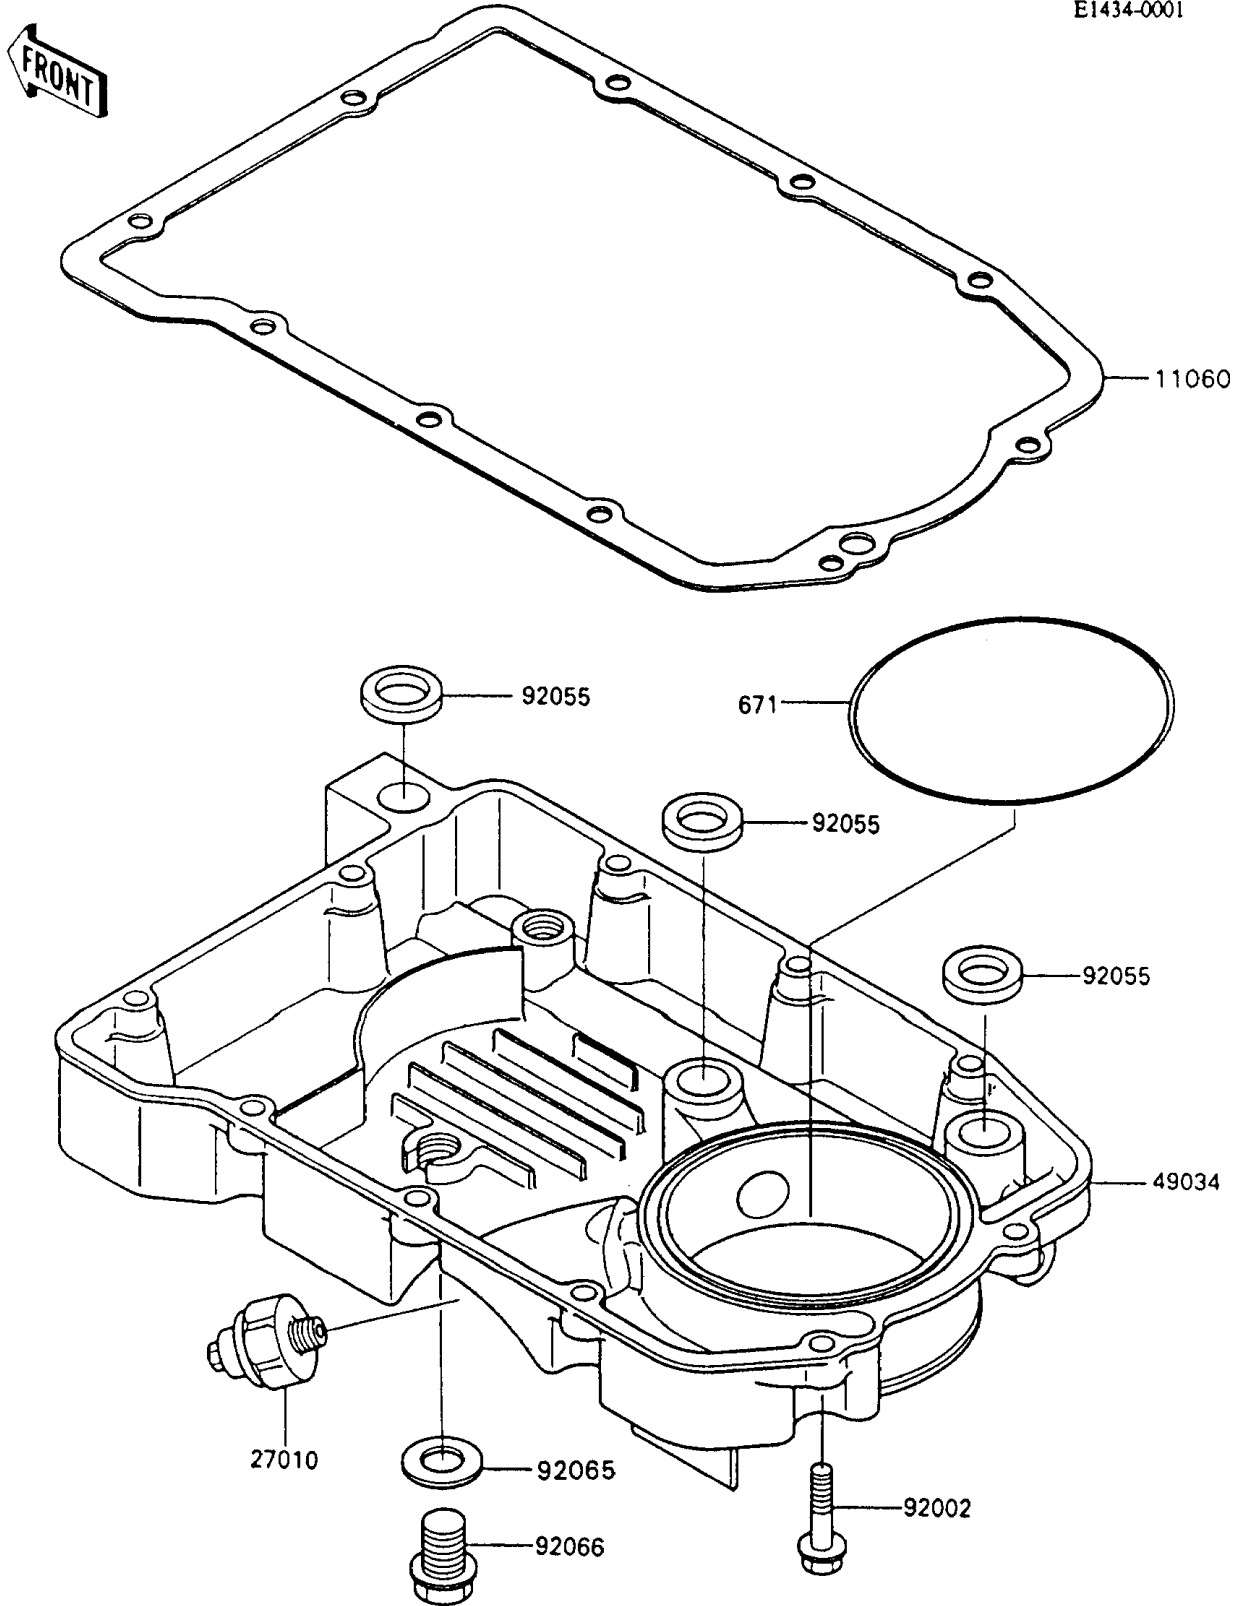

1990 Ninja® 600R PARTS DIAGRAM

Oil Pan

E1434-0001

1990 Ninja® 600R PARTS LIST

Oil Pan

ITEM NAME	PART NUMBER	QUANTITY
GASKET,OIL PAN (Ref # 11060)	11060-1149	1
SWITCH,OIL PRESSURE (Ref # 27010)	27010-1313	1
PAN-OIL (Ref # 49034)	49034-1060	1
BOLT,6X25 (Ref # 92002)	92002-1089	10
RING-O,19.5MM (Ref # 92055)	92055-077	3
GASKET,12X22X2,DRAIN PLUG (Ref # 92065)	92065-097	1
PLUG,OIL DRAIN,12X15 (Ref # 92066)	92066-1174	1
O RING,90MM (Ref # 671)	671B2590	1