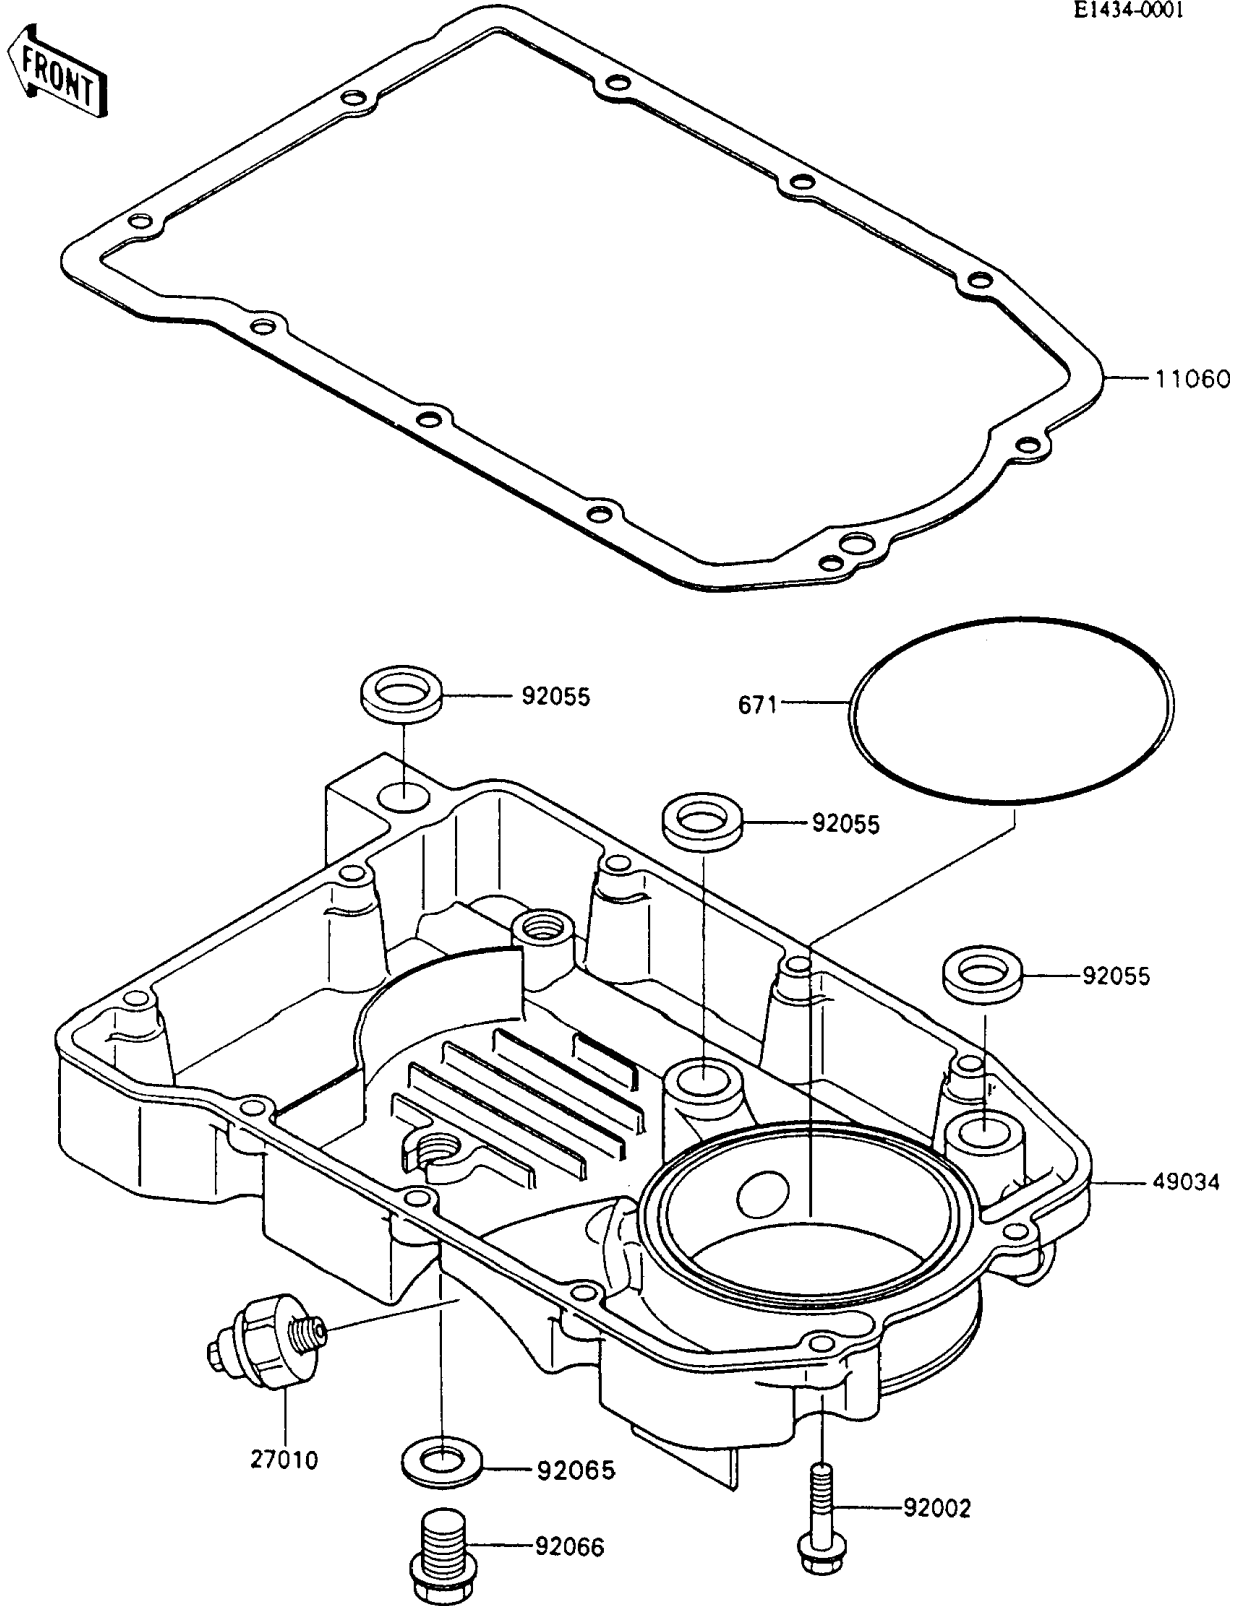

# 1990 Ninja® 600R PARTS DIAGRAM

Oil Pan

E1434-0001

# 1990 Ninja® 600R PARTS LIST

## Oil Pan

ITEM NAME	PART NUMBER	QUANTITY
GASKET,OIL PAN (Ref # 11060)	11060-1149	1
SWITCH,OIL PRESSURE (Ref # 27010)	27010-1313	1
PAN-OIL (Ref # 49034)	49034-1060	1
BOLT,6X25 (Ref # 92002)	92002-1089	10
RING-O,19.5MM (Ref # 92055)	92055-077	3
GASKET,12X22X2,DRAIN PLUG (Ref # 92065)	92065-097	1
PLUG,OIL DRAIN,12X15 (Ref # 92066)	92066-1174	1
O RING,90MM (Ref # 671)	671B2590	1