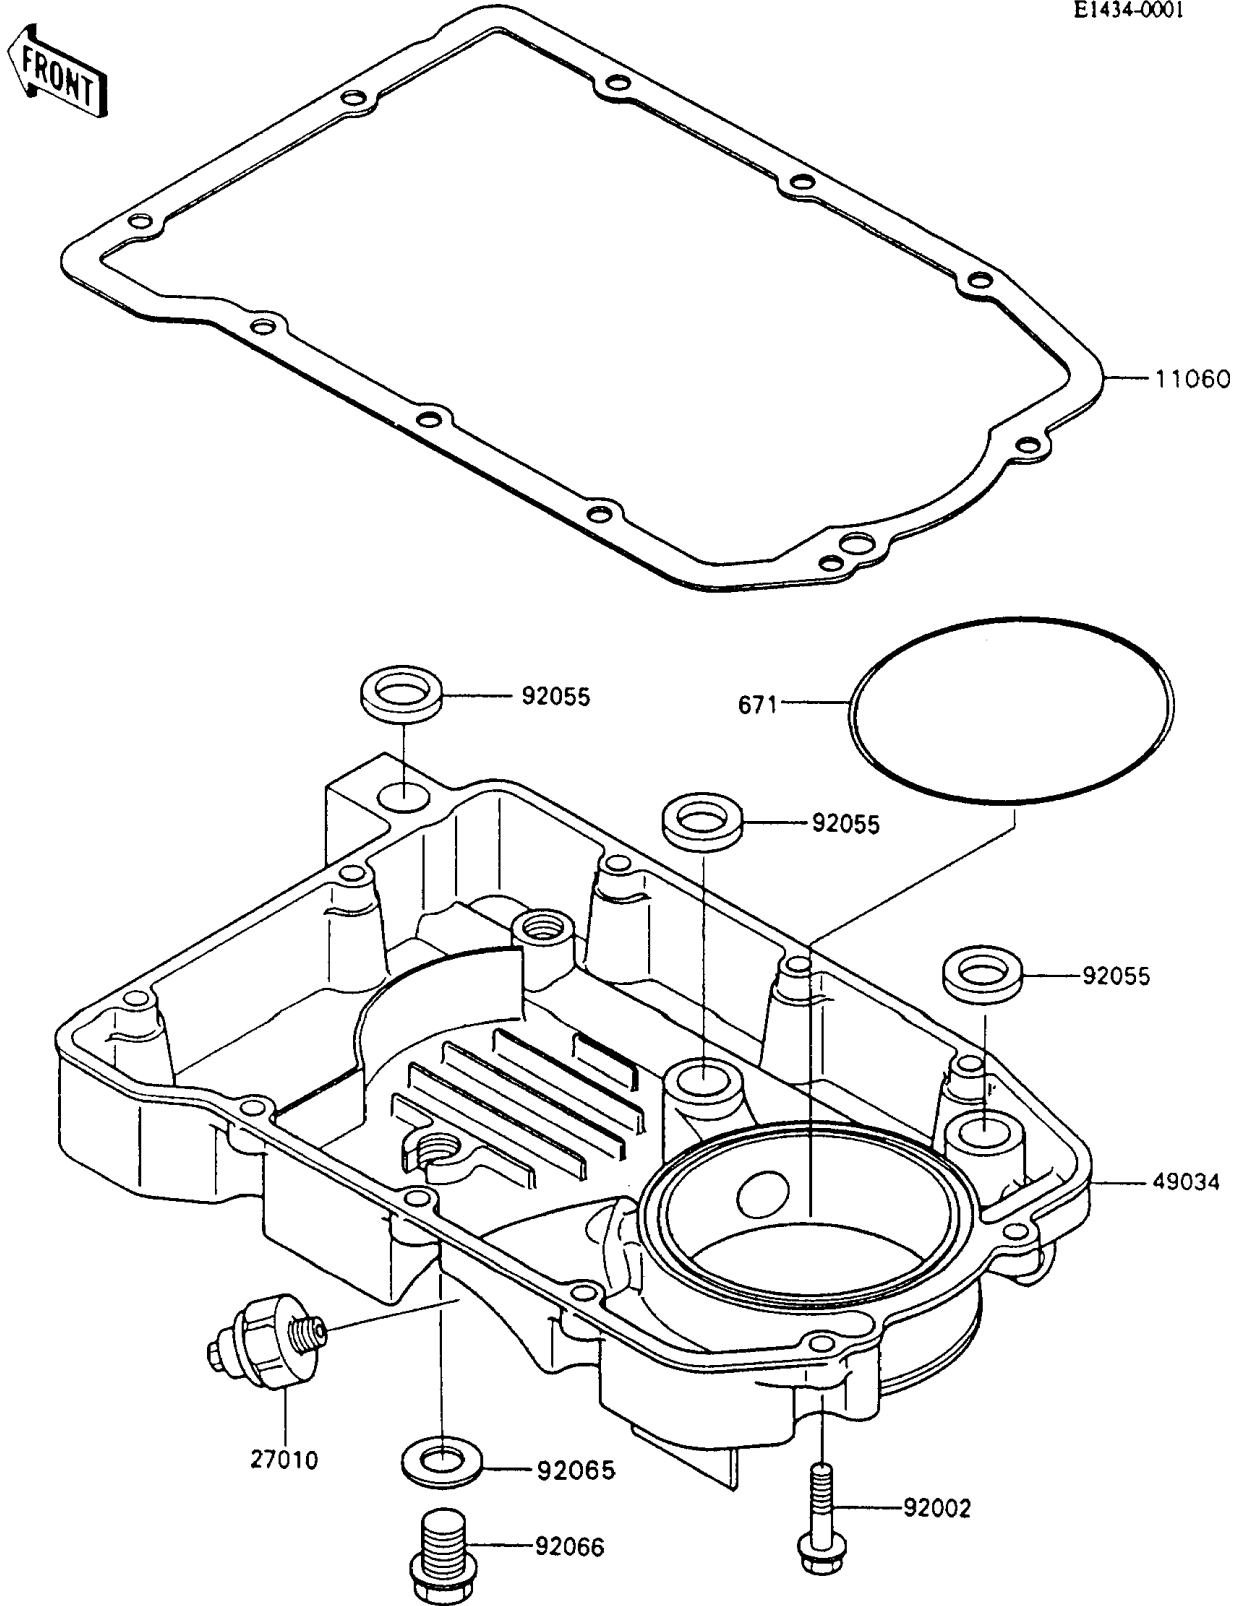

1993 Ninja[®] 600R PARTS DIAGRAM

Oil Pan

E1434-0001

1993 Ninja® 600R PARTS LIST

Oil Pan

ITEM NAME	PART NUMBER	QUANTITY
GASKET,OIL PAN (Ref # 11060)	11060-1149	1
SWITCH,OIL PRESSURE (Ref # 27010)	27010-1313	1
PAN-OIL (Ref # 49034)	49034-1060	1
BOLT,6X25 (Ref # 92002)	92002-1089	10
RING-O,19.5MM (Ref # 92055)	92055-077	3
GASKET,12X22X2,DRAIN PLUG (Ref # 92065)	92065-097	1
PLUG,OIL DRAIN,12X15 (Ref # 92066)	92066-1174	1
O RING,90MM (Ref # 671)	671B2590	1