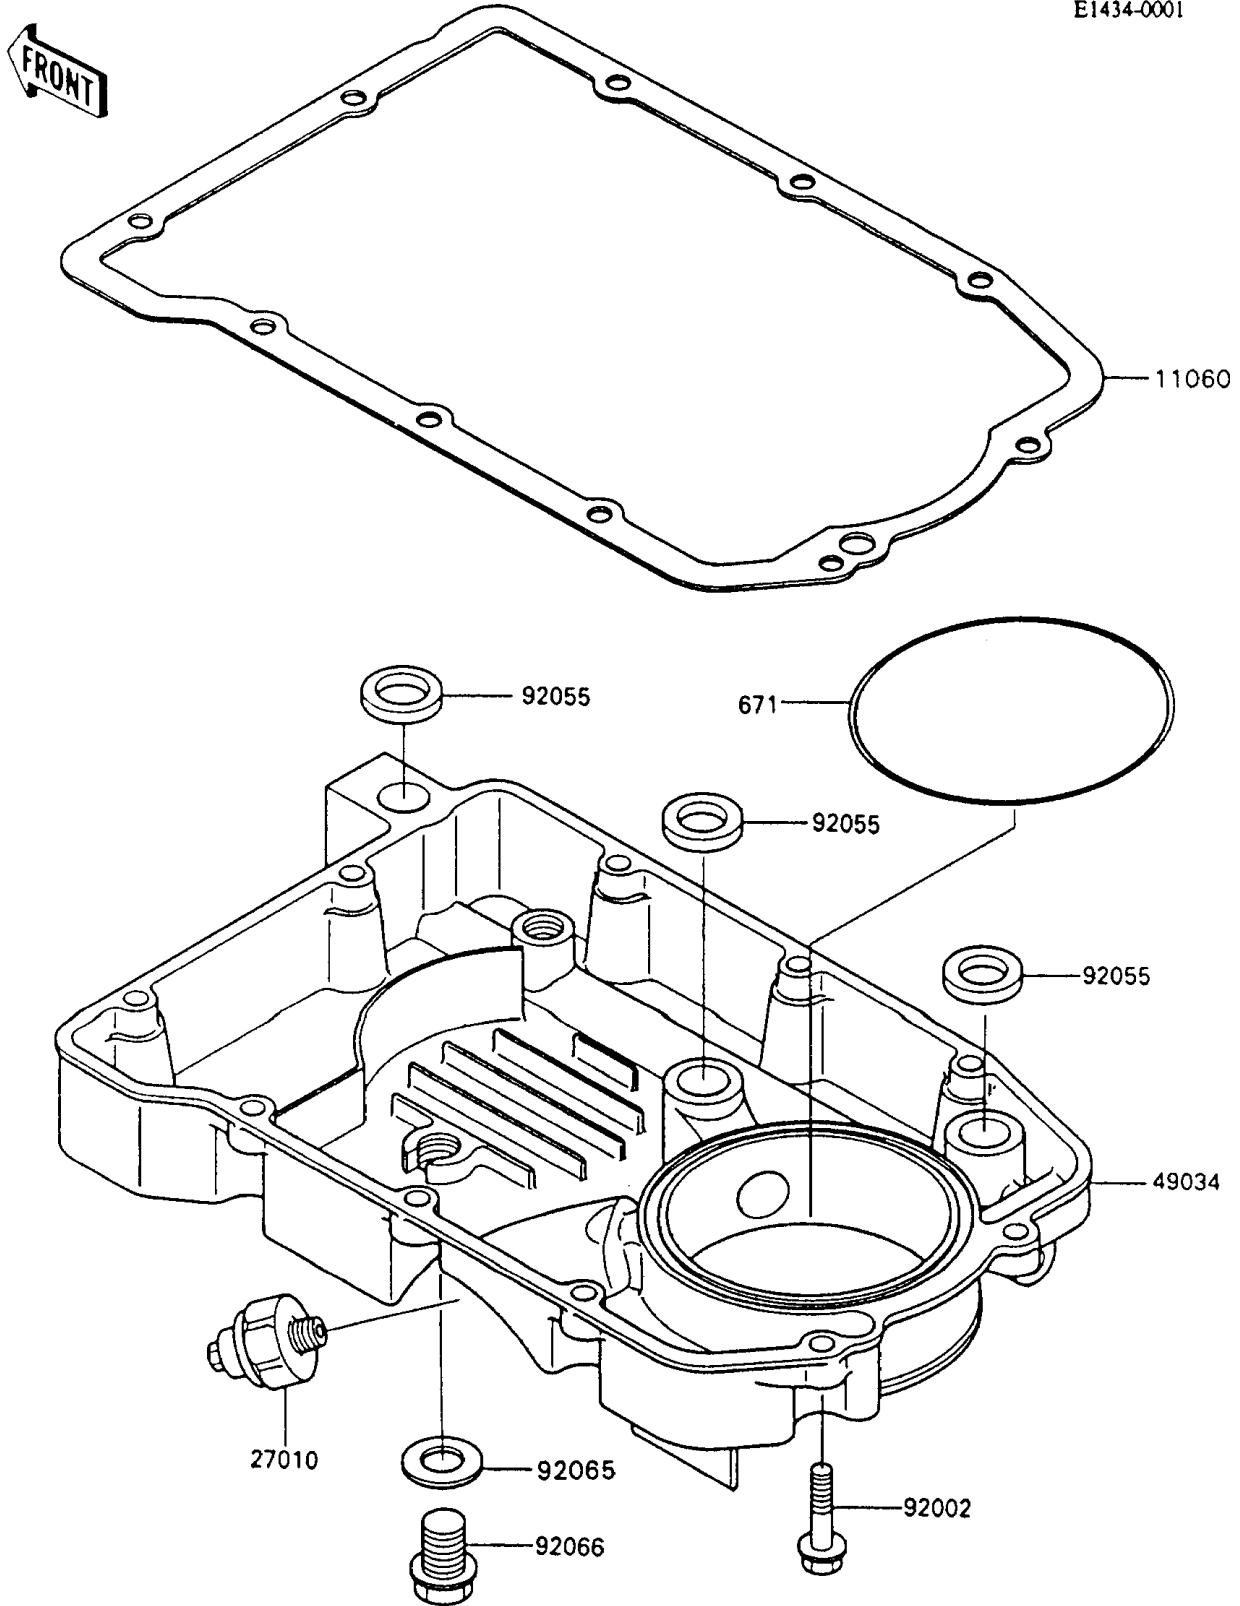

# 1994 Ninja® 600R PARTS DIAGRAM

Oil Pan

E1434-0001

## Oil Pan

ITEM NAME	PART NUMBER	QUANTITY
GASKET,OIL PAN (Ref # 11060)	11060-1149	1
SWITCH,OIL PRESSURE (Ref # 27010)	27010-1313	1
PAN-OIL (Ref # 49034)	49034-1060	1
BOLT,6X25 (Ref # 92002)	92002-1089	10
RING-O,19.5MM (Ref # 92055)	92055-077	3
GASKET,12X22X2,DRAIN PLUG (Ref # 92065)	92065-097	1
PLUG,OIL DRAIN,12X15 (Ref # 92066)	92066-1174	1
O RING,90MM (Ref # 671)	671B2590	1