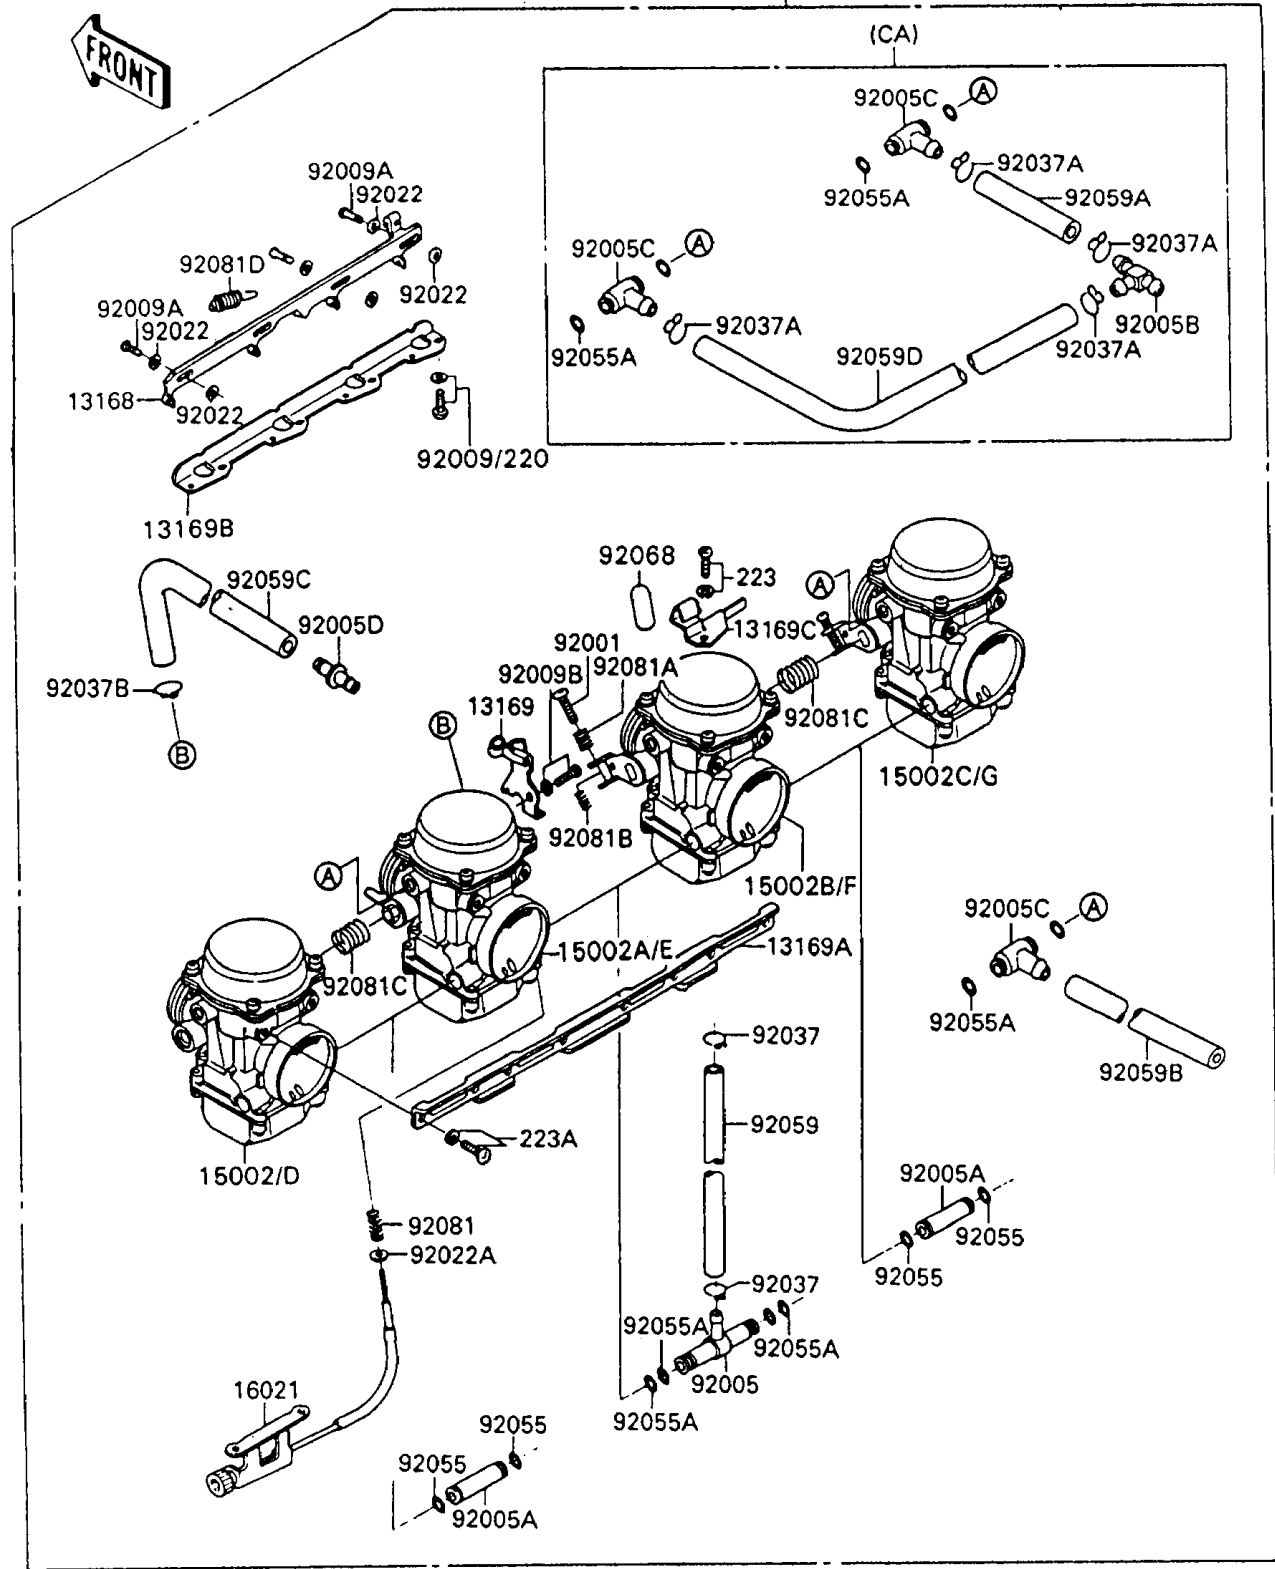

1990 Ninja® 600R PARTS DIAGRAM

Carburetor

15001/A

E1611-0245