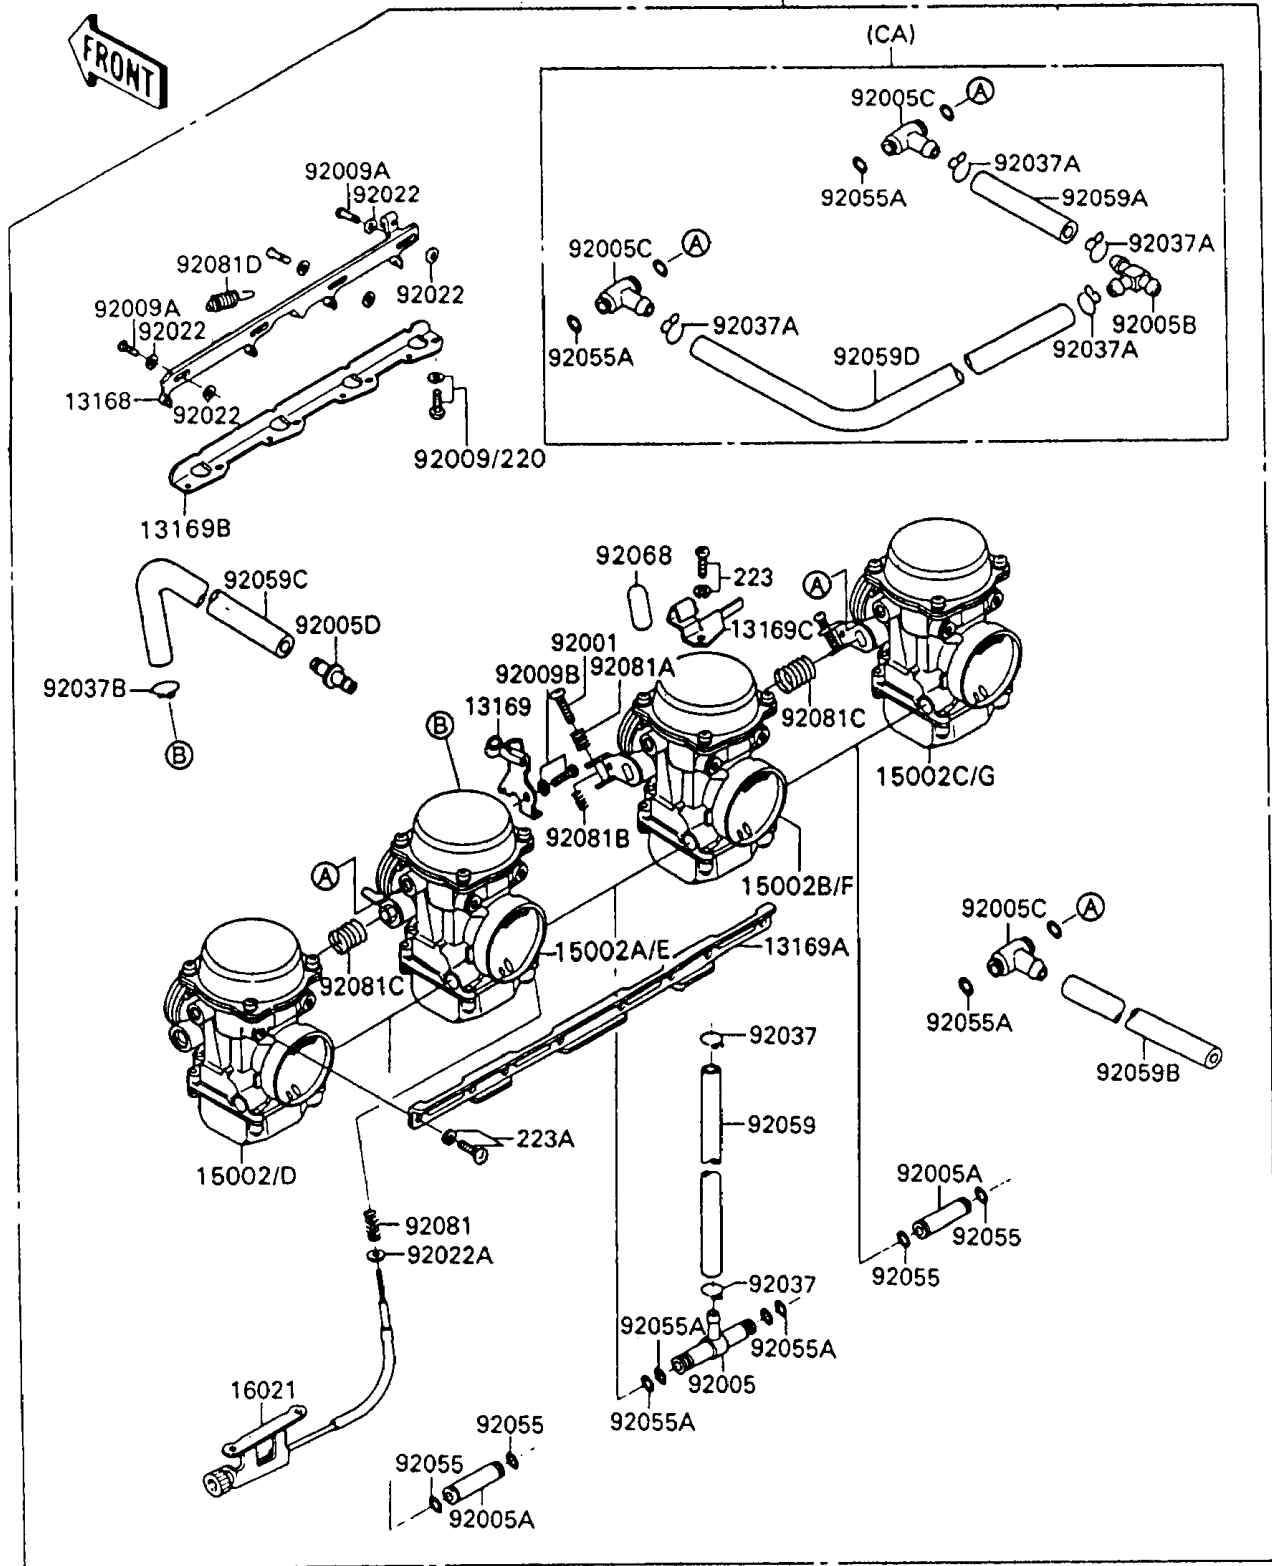

1992 Ninja® 600R PARTS DIAGRAM

Carburetor

15001/A

E1611-0245