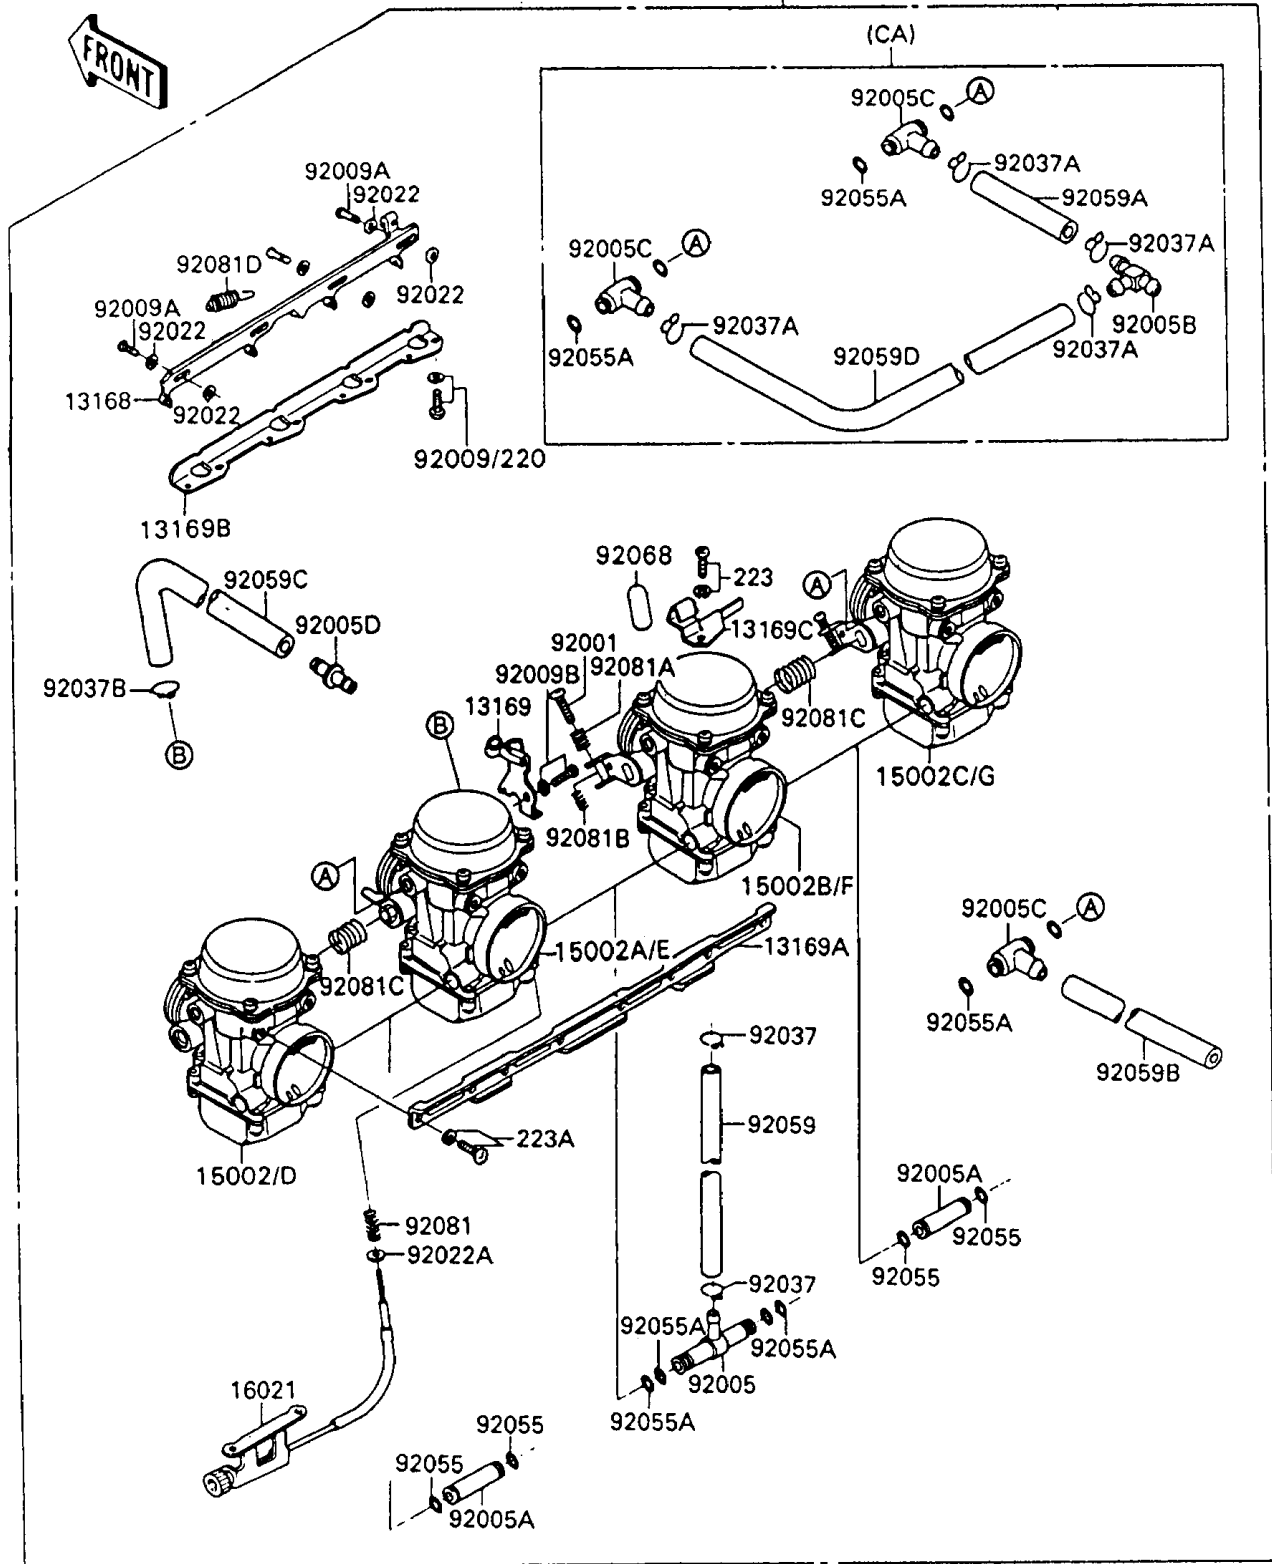

1993 Ninja® 600R PARTS DIAGRAM

Carburetor

15001/A

E1611-0245