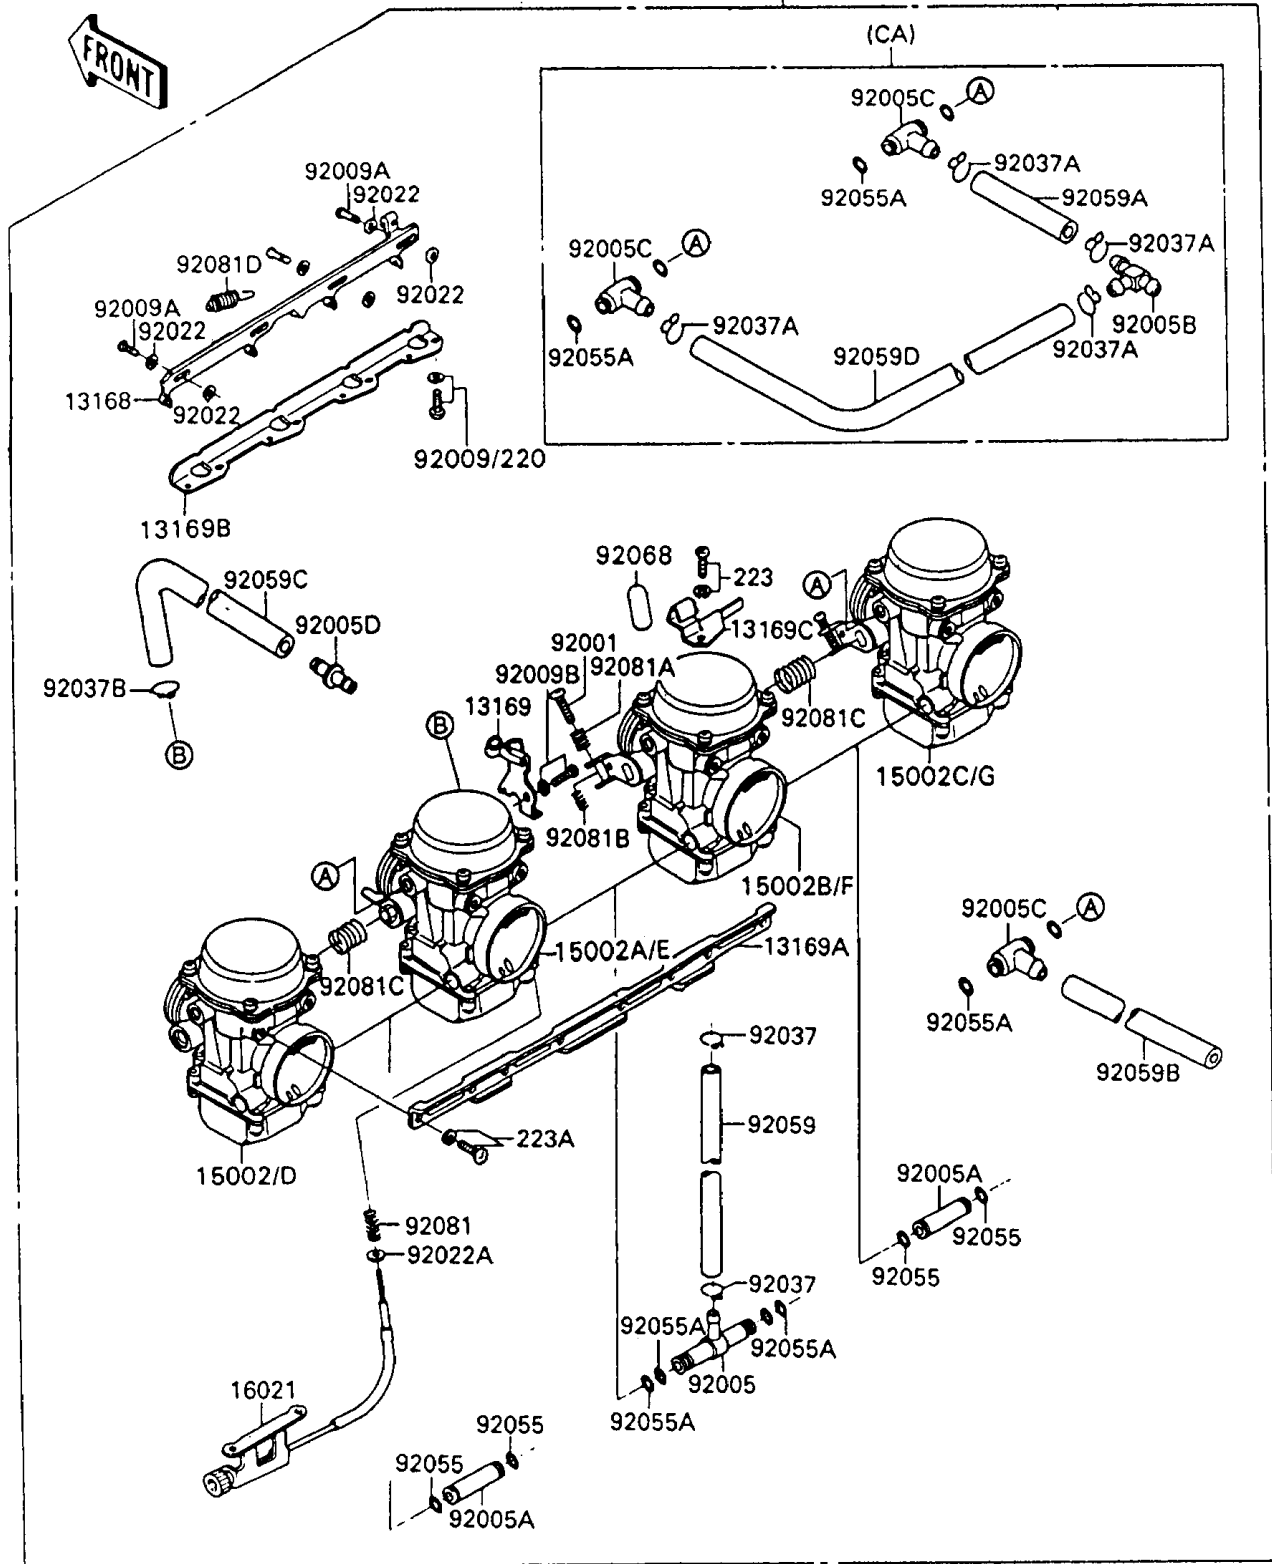

1994 Ninja® 600R PARTS DIAGRAM

Carburetor

15001/A

E1611-0245