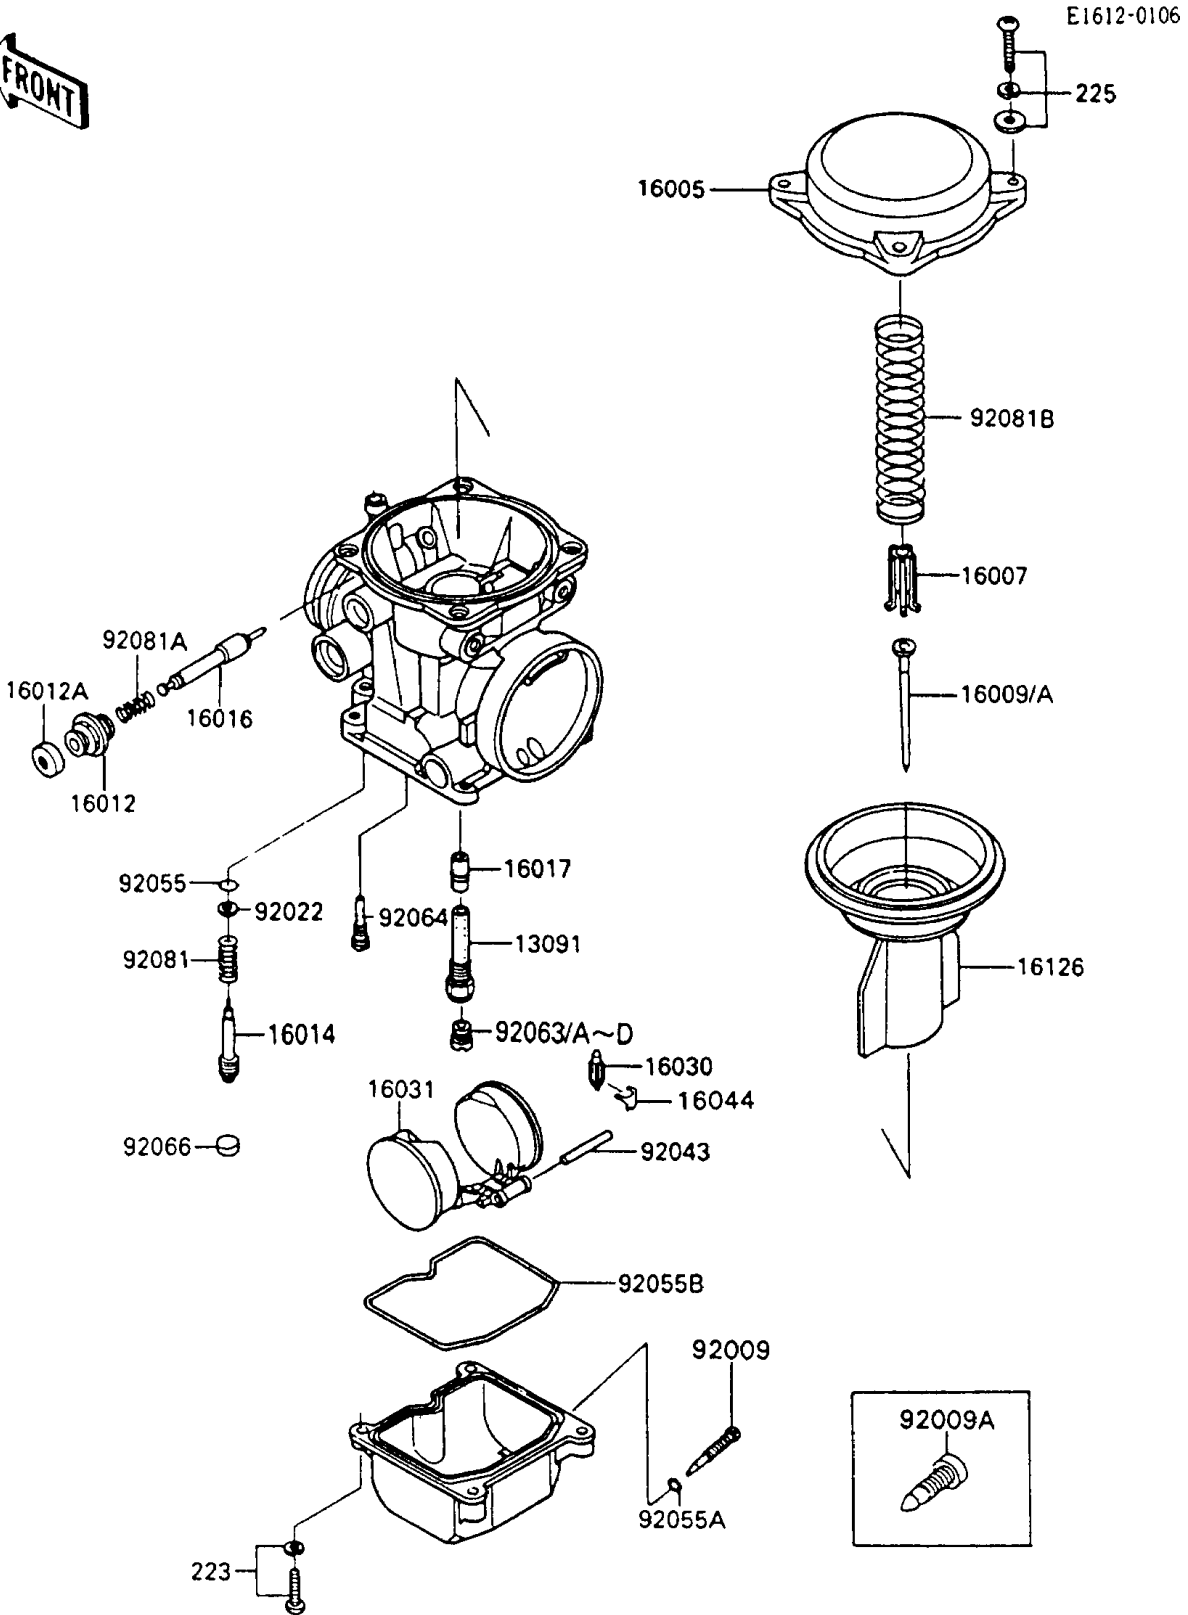

1994 Ninja® 600R PARTS DIAGRAM

Carburetor Parts

1994 Ninja® 600R PARTS LIST

Carburetor Parts

ITEM NAME	PART NUMBER	QUANTITY
HOLDER,NEEDLE JET (Ref # 13091)	13091-1406	4
TOP-CHAMBER,MIXING (Ref # 16005)	16005-1056	4
SEAT-SPRING,THROTTLE VALVE (Ref # 16007)	16007-1120	4
NEEDLE-JET,N52Q (Ref # 16009)	16009-1354	4
NEEDLE-JET,N52R (Ref # 16009A)	16009-1355	4
CAP-STARTER PLUNGER (Ref # 16012)	16012-1051	4
CAP-STARTER PLUNGER (Ref # 16012A)	16012-1052	4
SCREW-PILOT AIR (Ref # 16014)	16014-1054	4
PLUNGER,STARTER (Ref # 16016)	16016-1061	4
JET-NEEDLE,01D34 (Ref # 16017)	16017-1286	4
VALVE-FLOAT (Ref # 16030)	16030-1007	4
FLOAT (Ref # 16031)	16031-1056	4
CLAMP,FLOAT VALVE (Ref # 16044)	16044-007	4
VALVE,VACUUM (Ref # 16126)	16126-1160	4
SCREW,DRAIN,M6X1.0 (Ref # 92009)	92009-1095	4
SCREW,DRAIN,M6X0.75 (Ref # 92009A)	92009-1551	4
WASHER,PLAIN (Ref # 92022)	92022-1003	4
PIN,FLOAT (Ref # 92043)	92043-1207	4
RING-O,PILOT ADJUST (Ref # 92055)	92055-1002	4
RING-O,DRAIN SCREW (Ref # 92055A)	92055-1053	4
RING-O,FLOAT CHAMBER (Ref # 92055B)	92055-1222	4
JET-MAIN,2ND,#100 (Ref # 92063)	92063-1008	4
JET-MAIN,2ND,#105 (Ref # 92063A)	92063-1009	4
JET-MAIN,#110 (Ref # 92063B)	92063-1114	4
JET-MAIN,#102 (Ref # 92063C)	92063-1115	4
JET-MAIN,#108 (Ref # 92063D)	92063-1116	4
JET-PILOT,#35 (Ref # 92064)	92064-1035	4
PLUG,PILOT AIR SCREW,6.9X2 (Ref # 92066)	92066-1051	4
SPRING,PILOT ADJUST SCREW (Ref # 92081)	92081-1002	4

1994 Ninja® 600R PARTS LIST

Carburetor Parts

ITEM NAME	PART NUMBER	QUANTITY
SPRING,STARTER PLUNGER (Ref # 92081A)	92081-1761	4
SPRING,VACUUM VALVE (Ref # 92081B)	92081-1775	4
SCREW-PAN-WS-CROS (Ref # 223)	223C0416	16
SCREW-PAN-WSP-CROS (Ref # 225)	225C0418	15