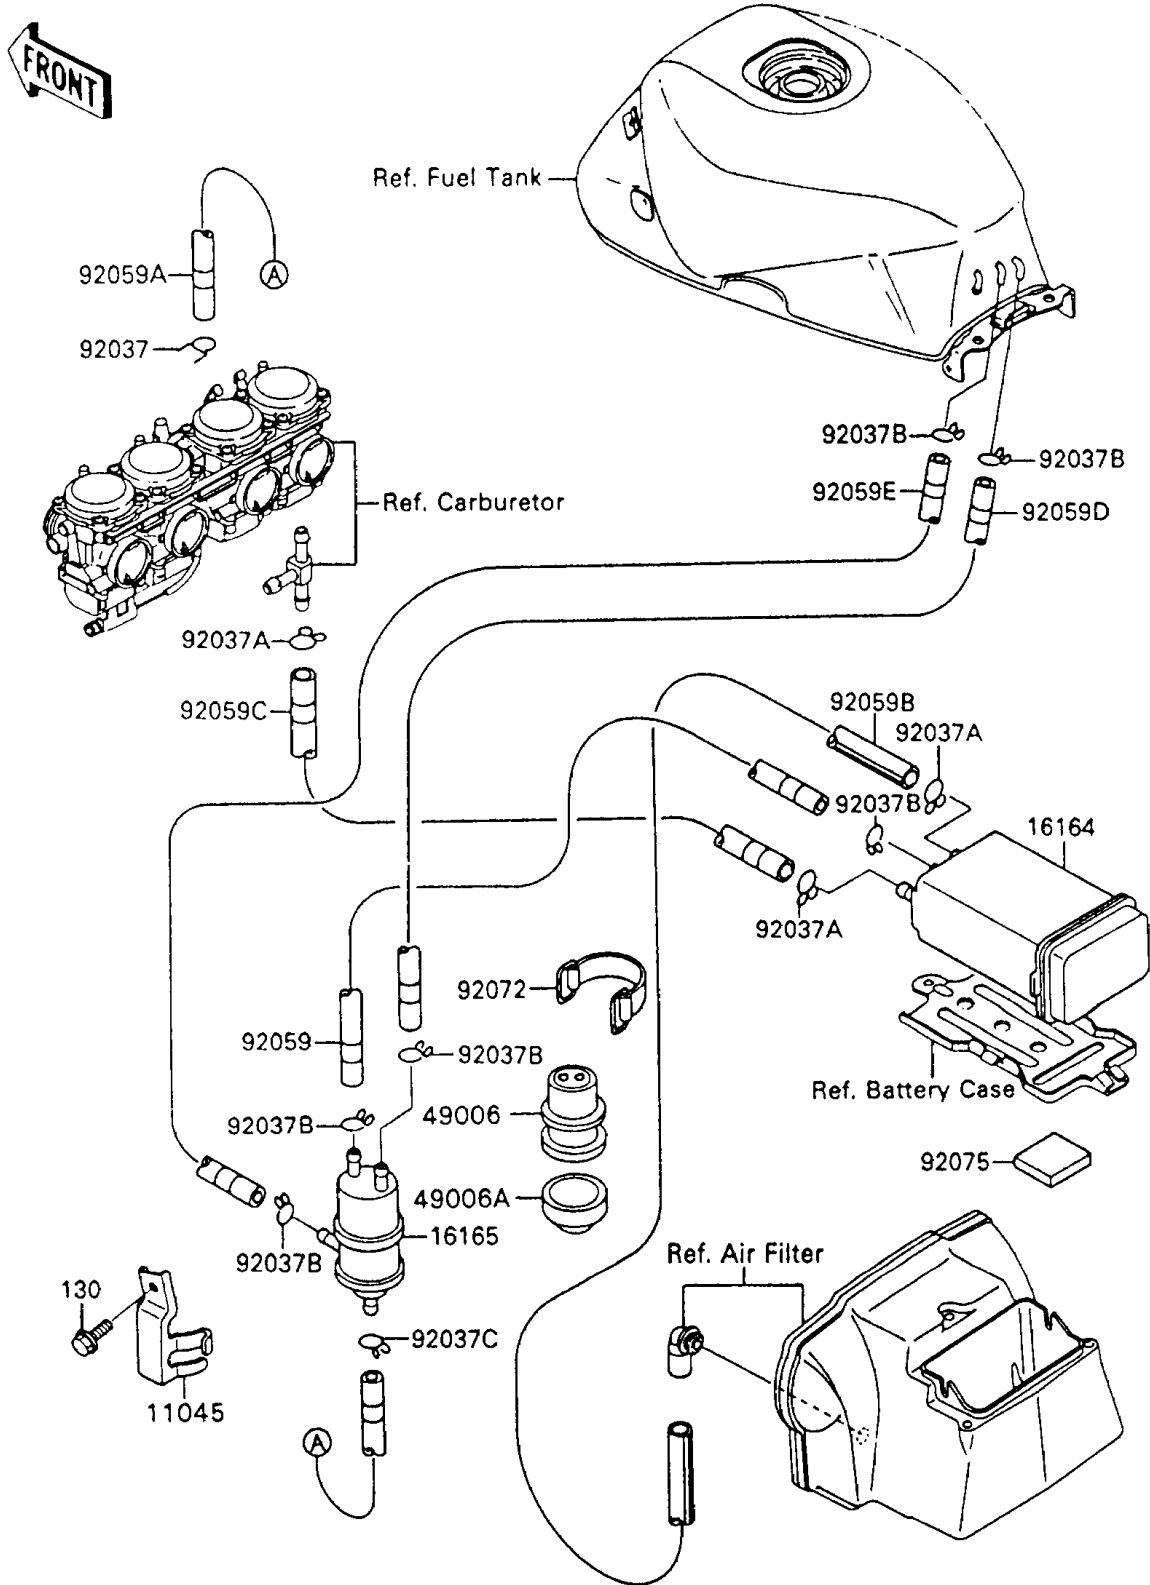

1993 Ninja® 600R PARTS DIAGRAM

Fuel Evaporative System

E1650-0028

1993 Ninja® 600R PARTS LIST

Fuel Evaporative System

ITEM NAME	PART NUMBER	QUANTITY
BRACKET,SEPARATOR (Ref # 11045)	11045-1597	1
CANISTER (Ref # 16164)	16164-1052	1
SEPARATOR (Ref # 16165)	16165-1001	1
BOOT (Ref # 49006)	49006-1263	1
BOOT (Ref # 49006A)	49006-1264	1
CLAMP,TUBE (Ref # 92037)	92037-072	1
CLAMP,HOSE (Ref # 92037A)	92037-1104	3
CLAMP,TUBE (Ref # 92037B)	92037-147	6
CLAMP (Ref # 92037C)	92037-1712	1
TUBE,5X10X380,BLUE (Ref # 92059)	92059-1604	1
TUBE,4X9X705,WHITE (Ref # 92059A)	92059-1690	1
TUBE,7X12X830,GREEN (Ref # 92059B)	92059-1806	1
TUBE,7X12X630,YELLOW (Ref # 92059C)	92059-1855	1
TUBE,5X10X290,BLUE (Ref # 92059D)	92059-1856	1
TUBE,5X10X320,RED (Ref # 92059E)	92059-1857	1
BAND,L=50 (Ref # 92072)	92072-066	1
DAMPER (Ref # 92075)	92075-1215	1
BOLT-FLANGED,6X12 (Ref # 130)	130C0612	1