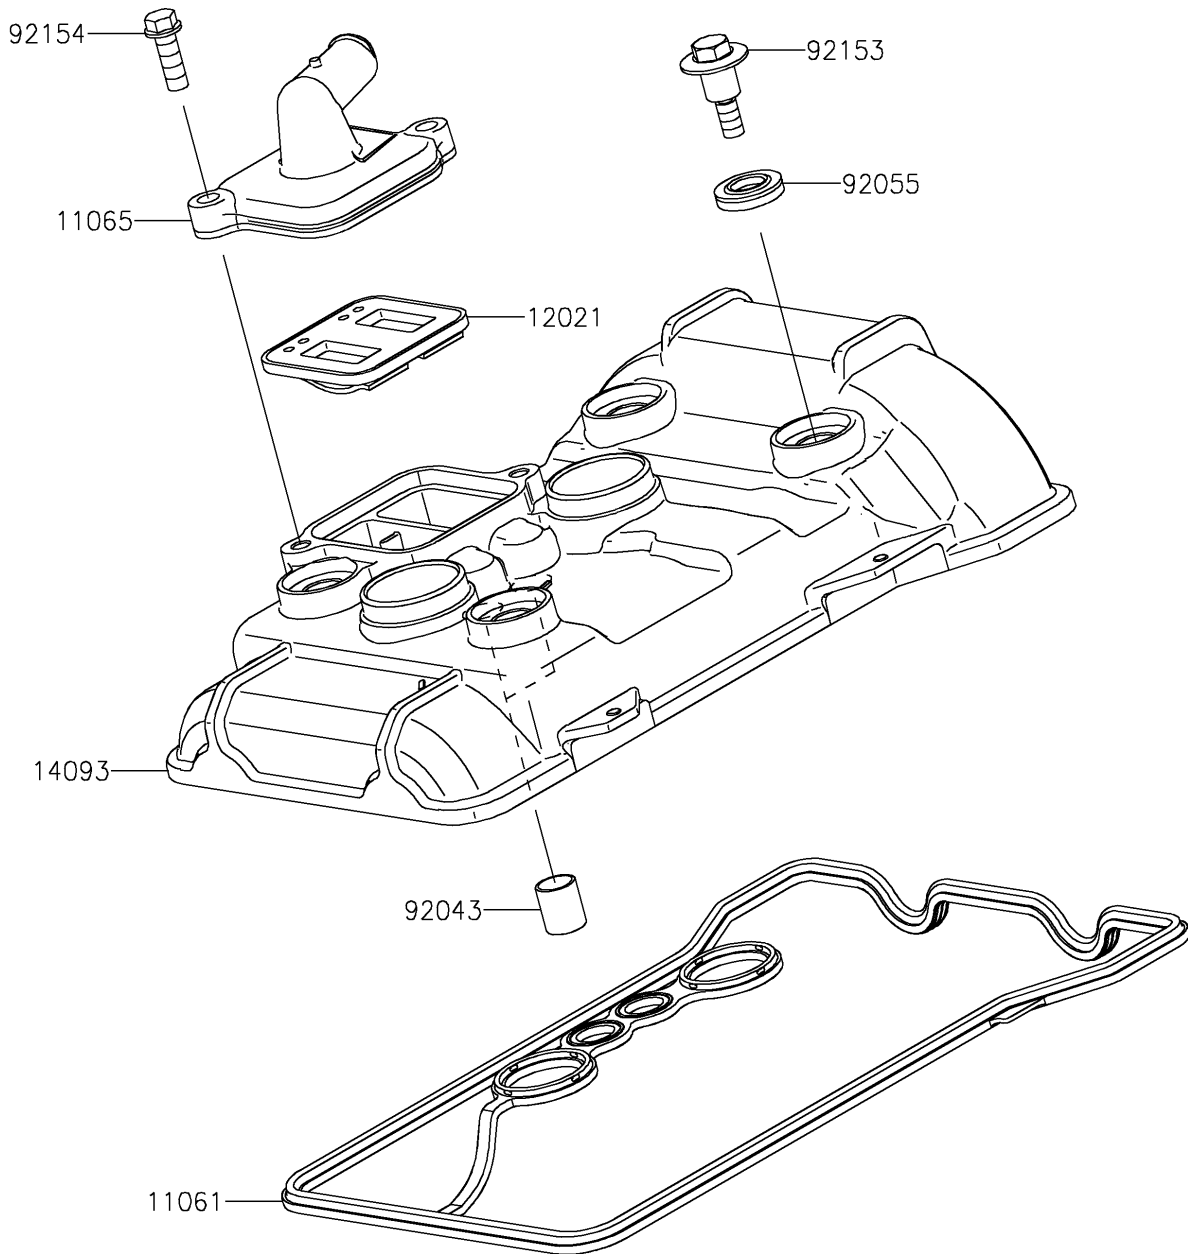

# 2025 NINJA® 500 SE ABS PARTS DIAGRAM

Cylinder Head Cover

E1112

## 2025 NINJA® 500 SE ABS PARTS LIST

### Cylinder Head Cover

ITEM NAME	PART NUMBER	QUANTITY
GASKET,CYLINDER HEAD COVER (Ref # 11061)	11061-1337	1
CAP,HEAD (Ref # 11065)	11065-1311	1
VALVE-ASSY-REED (Ref # 12021)	12021-0708	1
COVER,CYLINDER HEAD (Ref # 14093)	14093-1519	1
PIN,10.1X12X14 (Ref # 92043)	92043-4009	2
RING-O (Ref # 92055)	92055-0143	4
BOLT,HEAD COVER (Ref # 92153)	92153-0793	4
BOLT,FLANGED,6X18 (Ref # 92154)	92154-1775	2