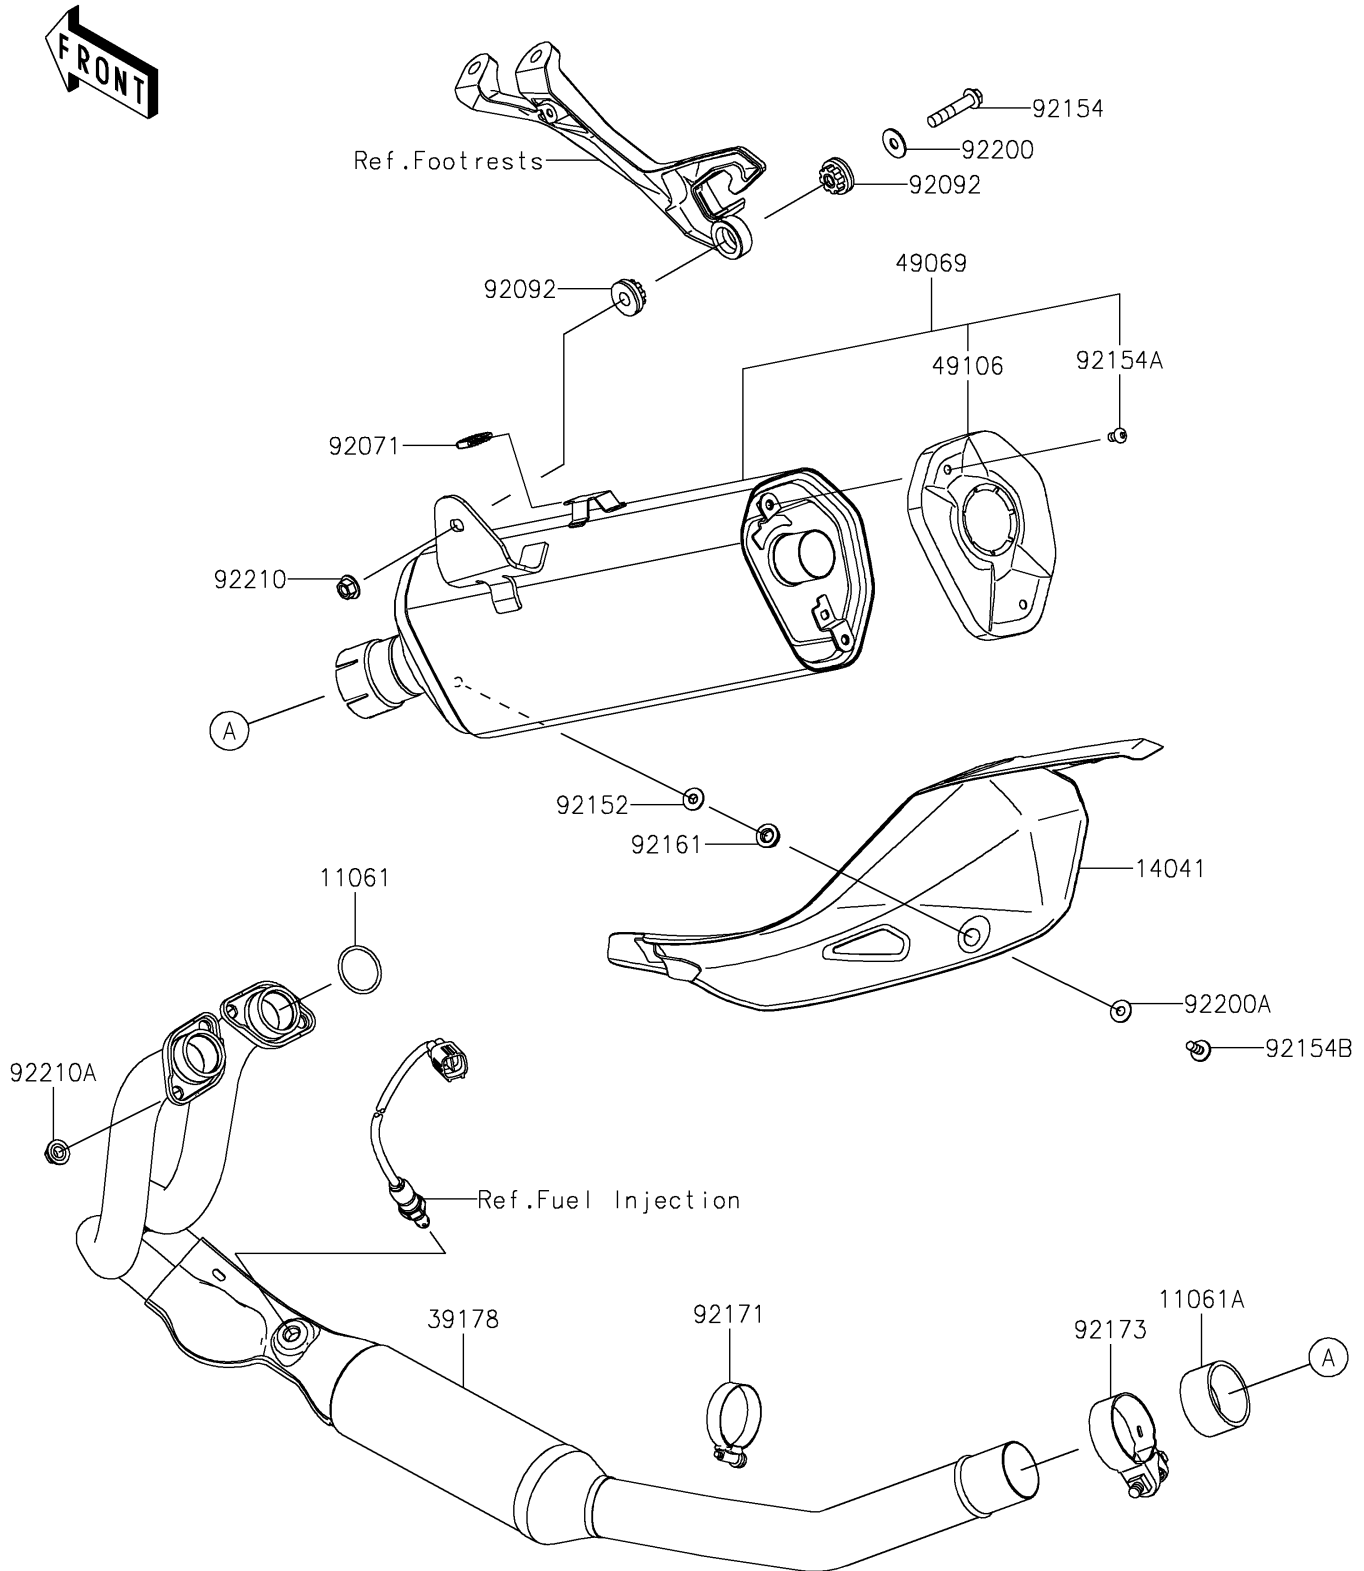

2024 NINJA® 500 KRT EDITION SE ABS PARTS DIAGRAM

Muffler(s)

E1140

2024 NINJA® 500 KRT EDITION SE ABS PARTS LIST

Muffler(s)

ITEM NAME	PART NUMBER	QUANTITY
GASKET,EXHAUST PIPE (Ref # 11061)	11061-1249	2
GASKET,EXHAUST PIPE CONNECTING (Ref # 11061A)	11061-1266	1
COVER-COMP,MUFFLER (Ref # 14041)	14041-0630	1
MANIFOLD-COMP-EXHAUST (Ref # 39178)	39178-0469	1
MUFFLER-ASSY (Ref # 49069)	49069-0913	1
COVER-MUFFLER (Ref # 49106)	49106-0872	1
GROMMET (Ref # 92071)	92071-0786	1
BUSHING-RUBBER (Ref # 92092)	92092-0044	2
COLLAR (Ref # 92152)	92152-3804	1
BOLT,FLANGED,8X40 (Ref # 92154)	92154-4399	1
BOLT,SOCKET,6X10 (Ref # 92154A)	92154-7250	2
BOLT,SOCKET,6X16 (Ref # 92154B)	92154-7454	1
DAMPER (Ref # 92161)	92161-2534	1
CLAMP (Ref # 92171)	92171-0058	1
CLAMP (Ref # 92173)	92173-1931	1
WASHER,8.0X22.0X1.5 (Ref # 92200)	92200-0174	1
WASHER (Ref # 92200A)	92200-2636	1
NUT,8MM (Ref # 92210)	92210-0121	1
NUT,8MM (Ref # 92210A)	92210-1114	4