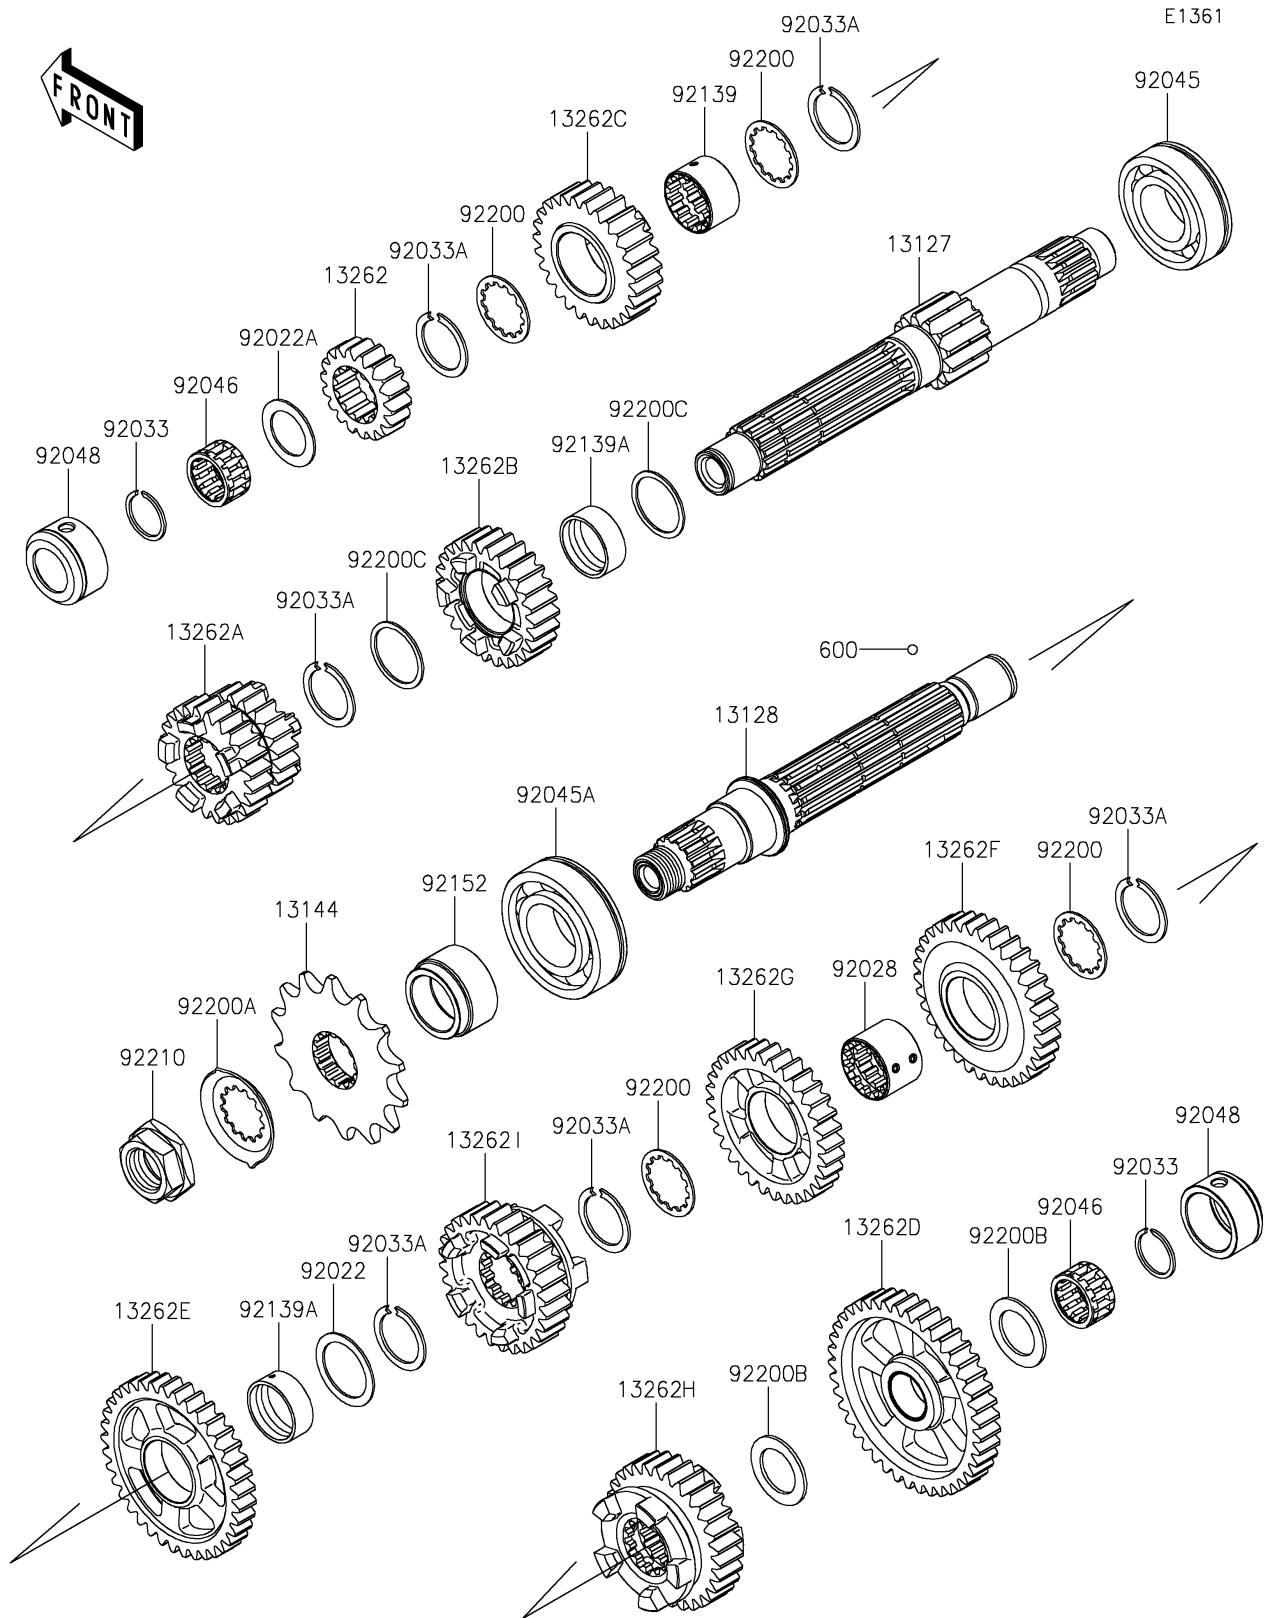

2024 NINJA® 500 SE ABS PARTS DIAGRAM

Transmission

2024 NINJA® 500 SE ABS PARTS LIST

Transmission

ITEM NAME	PART NUMBER	QUANTITY
SHAFT-TRANSMISSION INPUT,13T (Ref # 13127)	13127-0727	1
SHAFT-TRANSMISSION OUTPUT (Ref # 13128)	13128-0734	1
SPROCKET-OUTPUT,14T (Ref # 13144)	13144-0586	1
GEAR,INPUT 2ND,18T (Ref # 13262)	13262-1288	1
GEAR,INPUT 3RD&4TH,21T,24T (Ref # 13262A)	13262-1591	1
GEAR,INPUT 5TH,26T (Ref # 13262B)	13262-1592	1
GEAR,INPUT 6TH,27T (Ref # 13262C)	13262-1593	1
GEAR,OUTPUT LOW,41T (Ref # 13262D)	13262-1594	1
GEAR,OUTPUT 2ND,37T (Ref # 13262E)	13262-1595	1
GEAR,OUTPUT 3RD,34T (Ref # 13262F)	13262-1596	1
GEAR,OUTPUT 4TH,32T (Ref # 13262G)	13262-1597	1
GEAR,OUTPUT 5TH,30T (Ref # 13262H)	13262-1598	1
GEAR,OUTPUT 6TH,28T (Ref # 13262I)	13262-1599	1
WASHER,25.3X33X1 (Ref # 92022)	92022-1109	1
WASHER,20.5X30X1,STEEL (Ref # 92022A)	92022-112	1
BUSHING,OUTPUT 3RD&4TH GEAR (Ref # 92028)	92028-1858	1
RING-SNAP,20MM (Ref # 92033)	92033-015	2
RING-SNAP,24MM (Ref # 92033A)	92033-026	6
BEARING-BALL,6TM-6205NX3 (Ref # 92045)	92045-0735	1
BEARING-BALL,28X58X16 (Ref # 92045A)	92045-0841	1
BEARING-NEEDLE,KMJ20X26X13.8X1 (Ref # 92046)	92046-1185	2
RACE (Ref # 92048)	92048-0047	2
BUSHING,26X28X16.6 (Ref # 92139)	92139-0781	1
BUSHING,25X28X10.4 (Ref # 92139A)	92139-0793	2
COLLAR (Ref # 92152)	92152-2369	1
WASHER (Ref # 92200)	92200-1389	4
WASHER (Ref # 92200A)	92200-1932	1
WASHER,20.5X31X1.5 (Ref # 92200B)	92200-2523	2
WASHER,25.3X30X1 (Ref # 92200C)	92200-2524	2

2024 NINJA® 500 SE ABS PARTS LIST

Transmission

ITEM NAME	PART NUMBER	QUANTITY
NUT,20MM (Ref # 92210)	92210-0850	1
BALL-STEEL,5/32 (Ref # 600)	600A0500	3