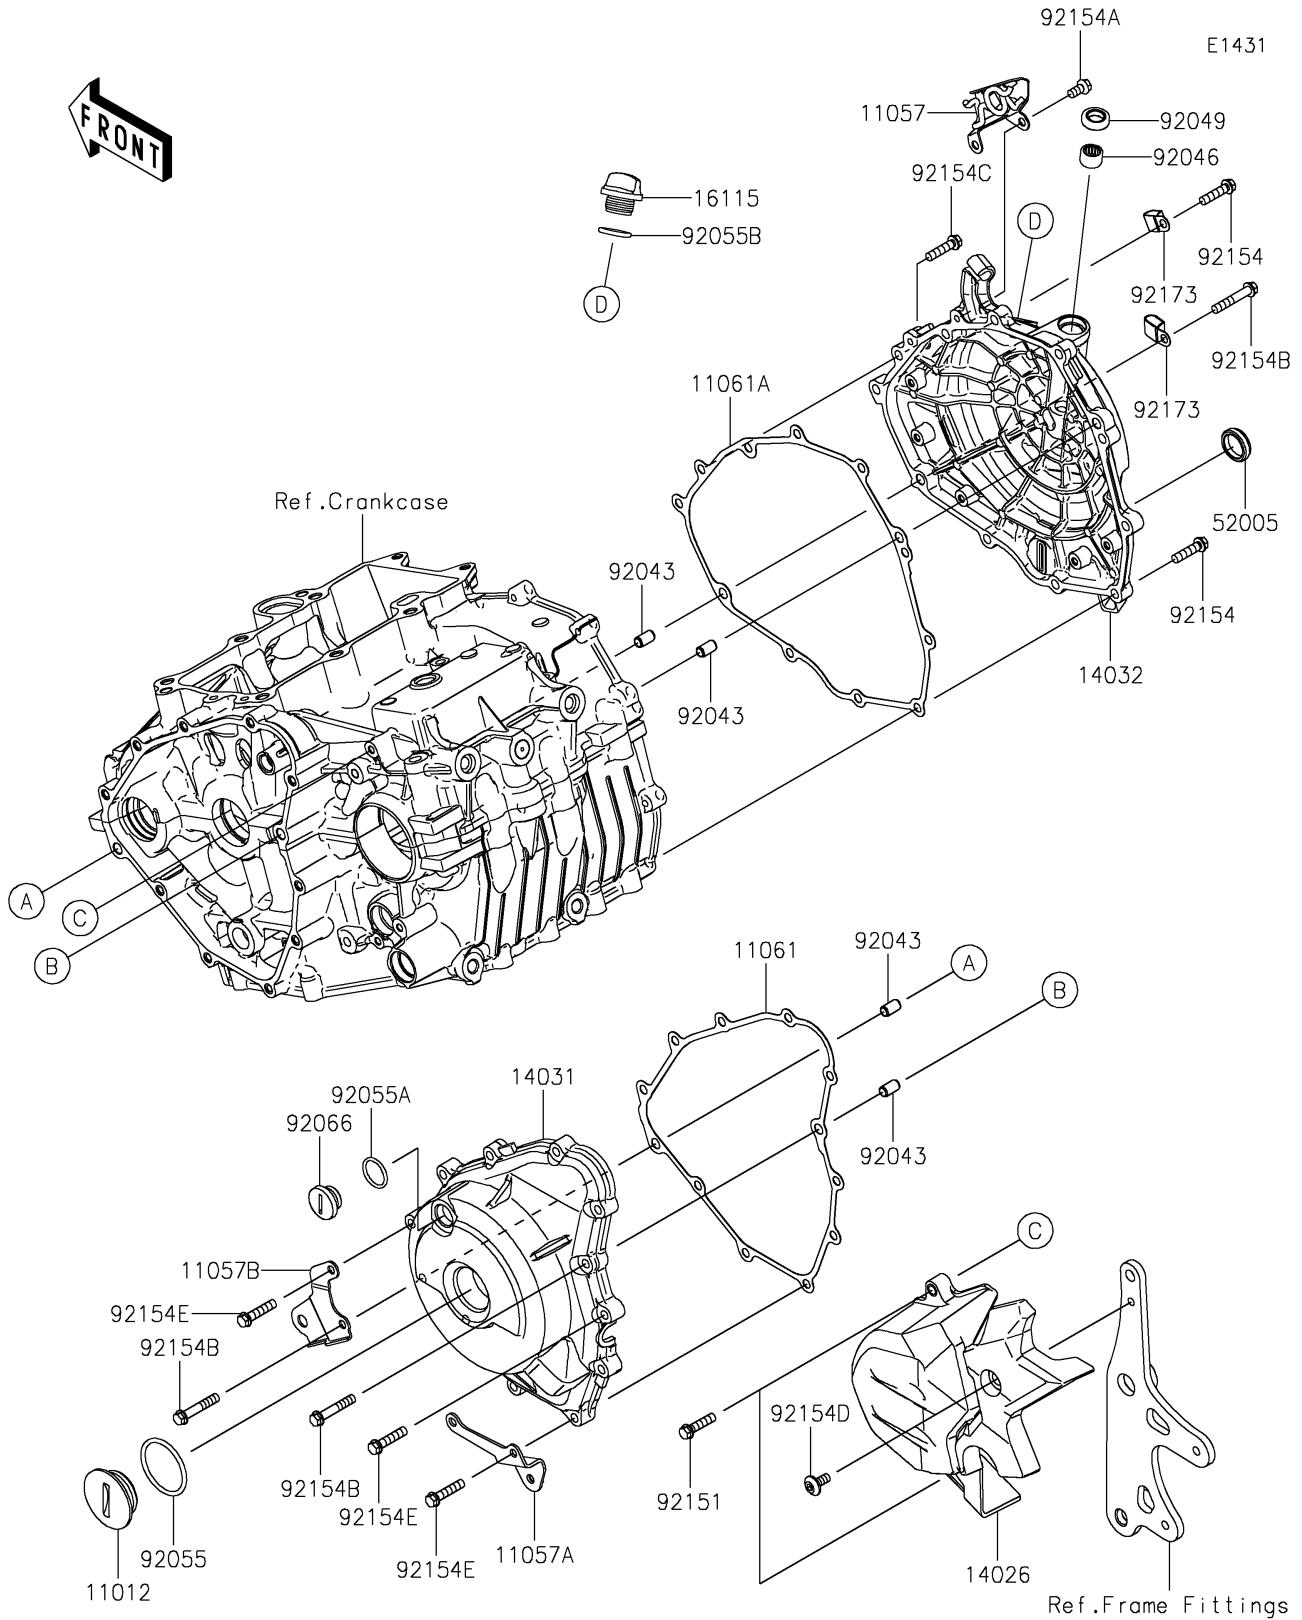

2025 Ninja 500 SE PARTS DIAGRAM

Engine Cover(s)

2025 Ninja 500 SE PARTS LIST

Engine Cover(s)

ITEM NAME	PART NUMBER	QUANTITY
CAP (Ref # 11012)	11012-1362	1
BRACKET (Ref # 11057)	11057-1231	1
BRACKET (Ref # 11057A)	11057-1256	1
BRACKET (Ref # 11057B)	11057-1416	1
GASKET,GENERATOR COVER (Ref # 11061)	11061-1252	1
GASKET,CLUTCH COVER (Ref # 11061A)	11061-1253	1
COVER-CHAIN (Ref # 14026)	14026-0141	1
COVER-GENERATOR (Ref # 14031)	14031-0618	1
COVER-CLUTCH (Ref # 14032)	14032-0656	1
CAP-OIL FILLER (Ref # 16115)	16115-1053	1
GAUGE,OIL LEVEL (Ref # 52005)	52005-1009	1
PIN,6.2X8X14 (Ref # 92043)	92043-1263	4
BEARING-NEEDLE,HK1210FM (Ref # 92046)	92046-0034	1
SEAL-OIL (Ref # 92049)	92049-1560	1
RING-O,39.4X3.1 (Ref # 92055)	92055-0734	1
RING-O,20X2 (Ref # 92055A)	92055-1146	1
RING-O (Ref # 92055B)	92055-1777	1
PLUG (Ref # 92066)	92066-0748	1
BOLT,FLANGED-SMALL,6X25 (Ref # 92151)	92151-1930	2
BOLT,FLANGED,6X25 (Ref # 92154)	92154-0819	9
BOLT,FLANGED,6X12 (Ref # 92154A)	92154-1777	2
BOLT,FLANGED,6X35 (Ref # 92154B)	92154-1779	3
BOLT,FLANGED,6X25 (Ref # 92154C)	92154-2734	1
BOLT,SOCKET,6X14 (Ref # 92154D)	92154-2735	1
BOLT,FLANGED,6X28 (Ref # 92154E)	92154-2788	10
CLAMP (Ref # 92173)	92173-1828	2