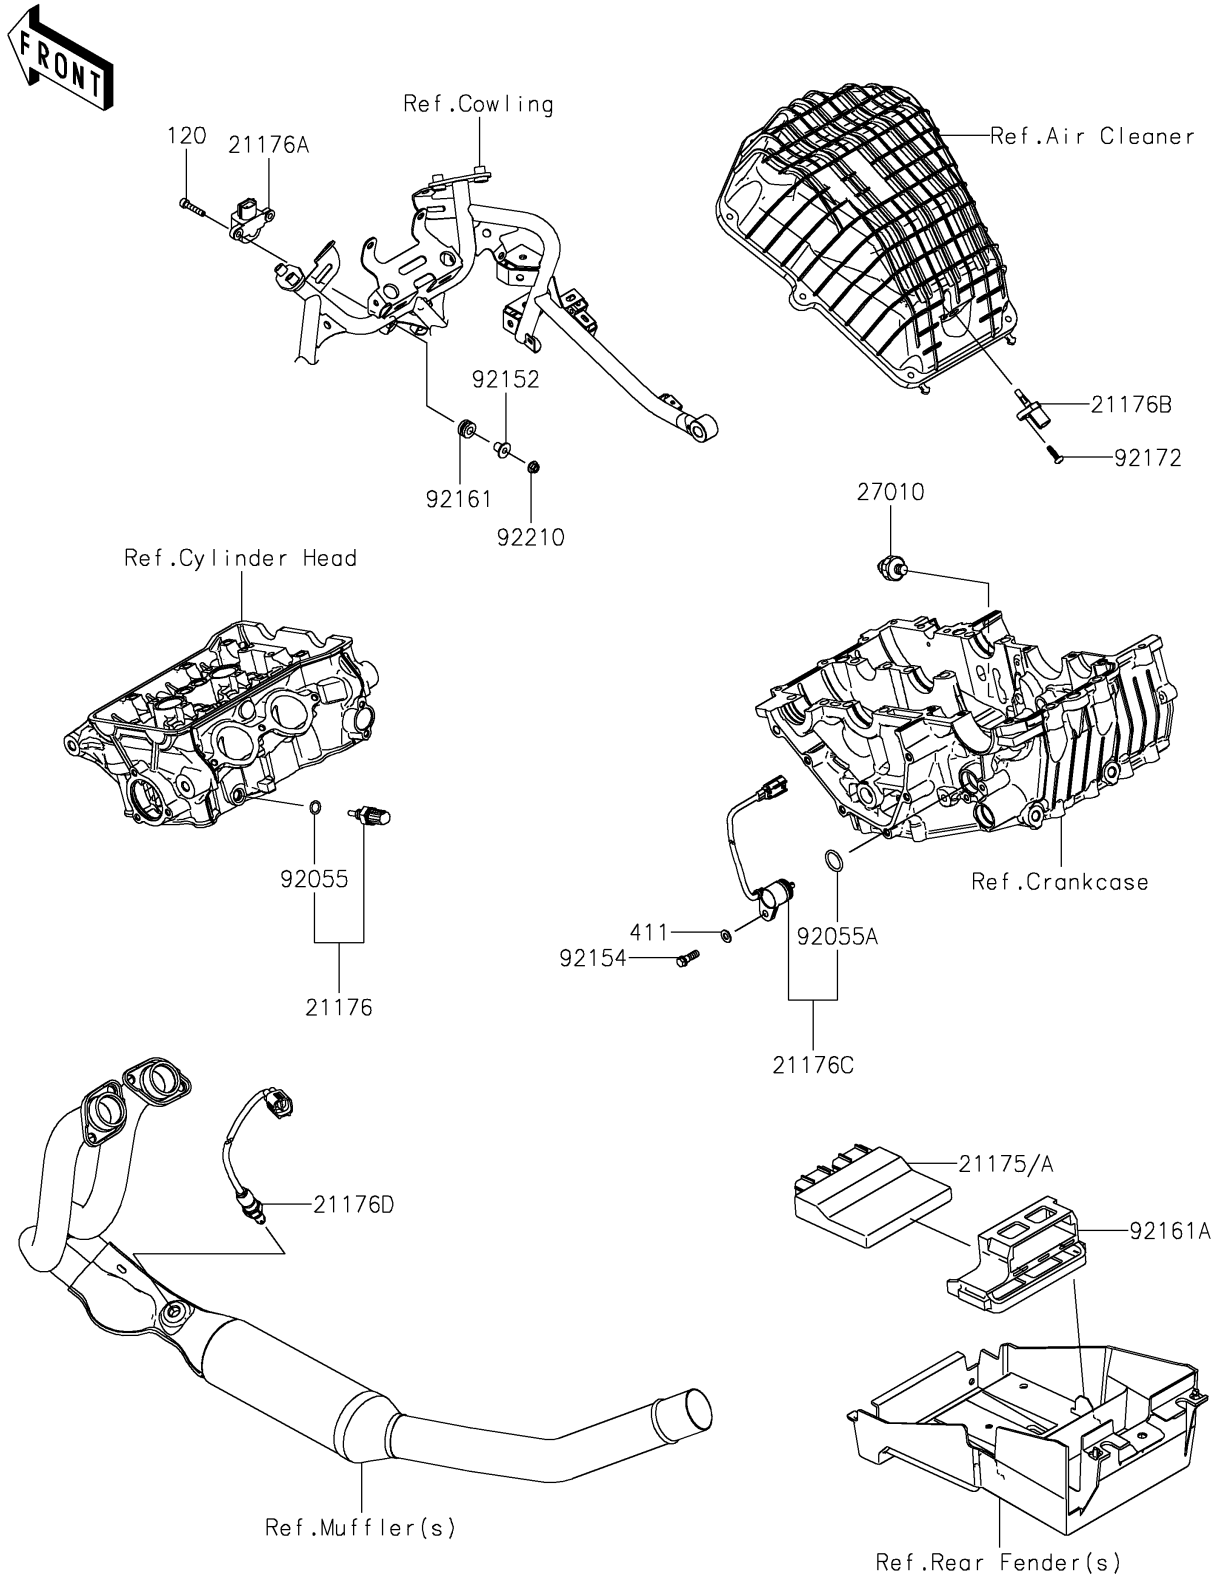

2024 Ninja 500 SE PARTS DIAGRAM

Fuel Injection

E1530

2024 Ninja 500 SE PARTS LIST

Fuel Injection

ITEM NAME	PART NUMBER	QUANTITY
CONTROL UNIT-ELECTRONIC (Ref # 21175)	21175-1992	1
CONTROL UNIT-ELECTRONIC (Ref # 21175A)	21175-1993	1
SENSOR,WATER TEMP (Ref # 21176)	21176-0009	1
SENSOR,VEHICLE-DOWN (Ref # 21176A)	21176-0026	1
SENSOR,AIR TEMPERATURE (Ref # 21176B)	21176-0048	1
SENSOR,GEAR POSITION (Ref # 21176C)	21176-0852	1
SENSOR,OXYGEN (Ref # 21176D)	21176-1202	1
SWITCH,OIL PRESSURE (Ref # 27010)	27010-1313	1
RING-O,9.5X1.9 (Ref # 92055)	92055-0016	1
RING-O (Ref # 92055A)	92055-0917	1
COLLAR,5.6X8X11.2 (Ref # 92152)	92152-1562	2
BOLT (Ref # 92154)	92154-3764	1
DAMPER,8X16X8.6 (Ref # 92161)	92161-0685	2
DAMPER (Ref # 92161A)	92161-2437	1
SCREW,TAPPING,5X16 (Ref # 92172)	92172-0790	1
NUT,FLANGED,5MM (Ref # 92210)	92210-0007	2
BOLT-SOCKET,5X25 (Ref # 120)	120CA0525	2
WASHER-PLAIN,6MM (Ref # 411)	411AA0600	1