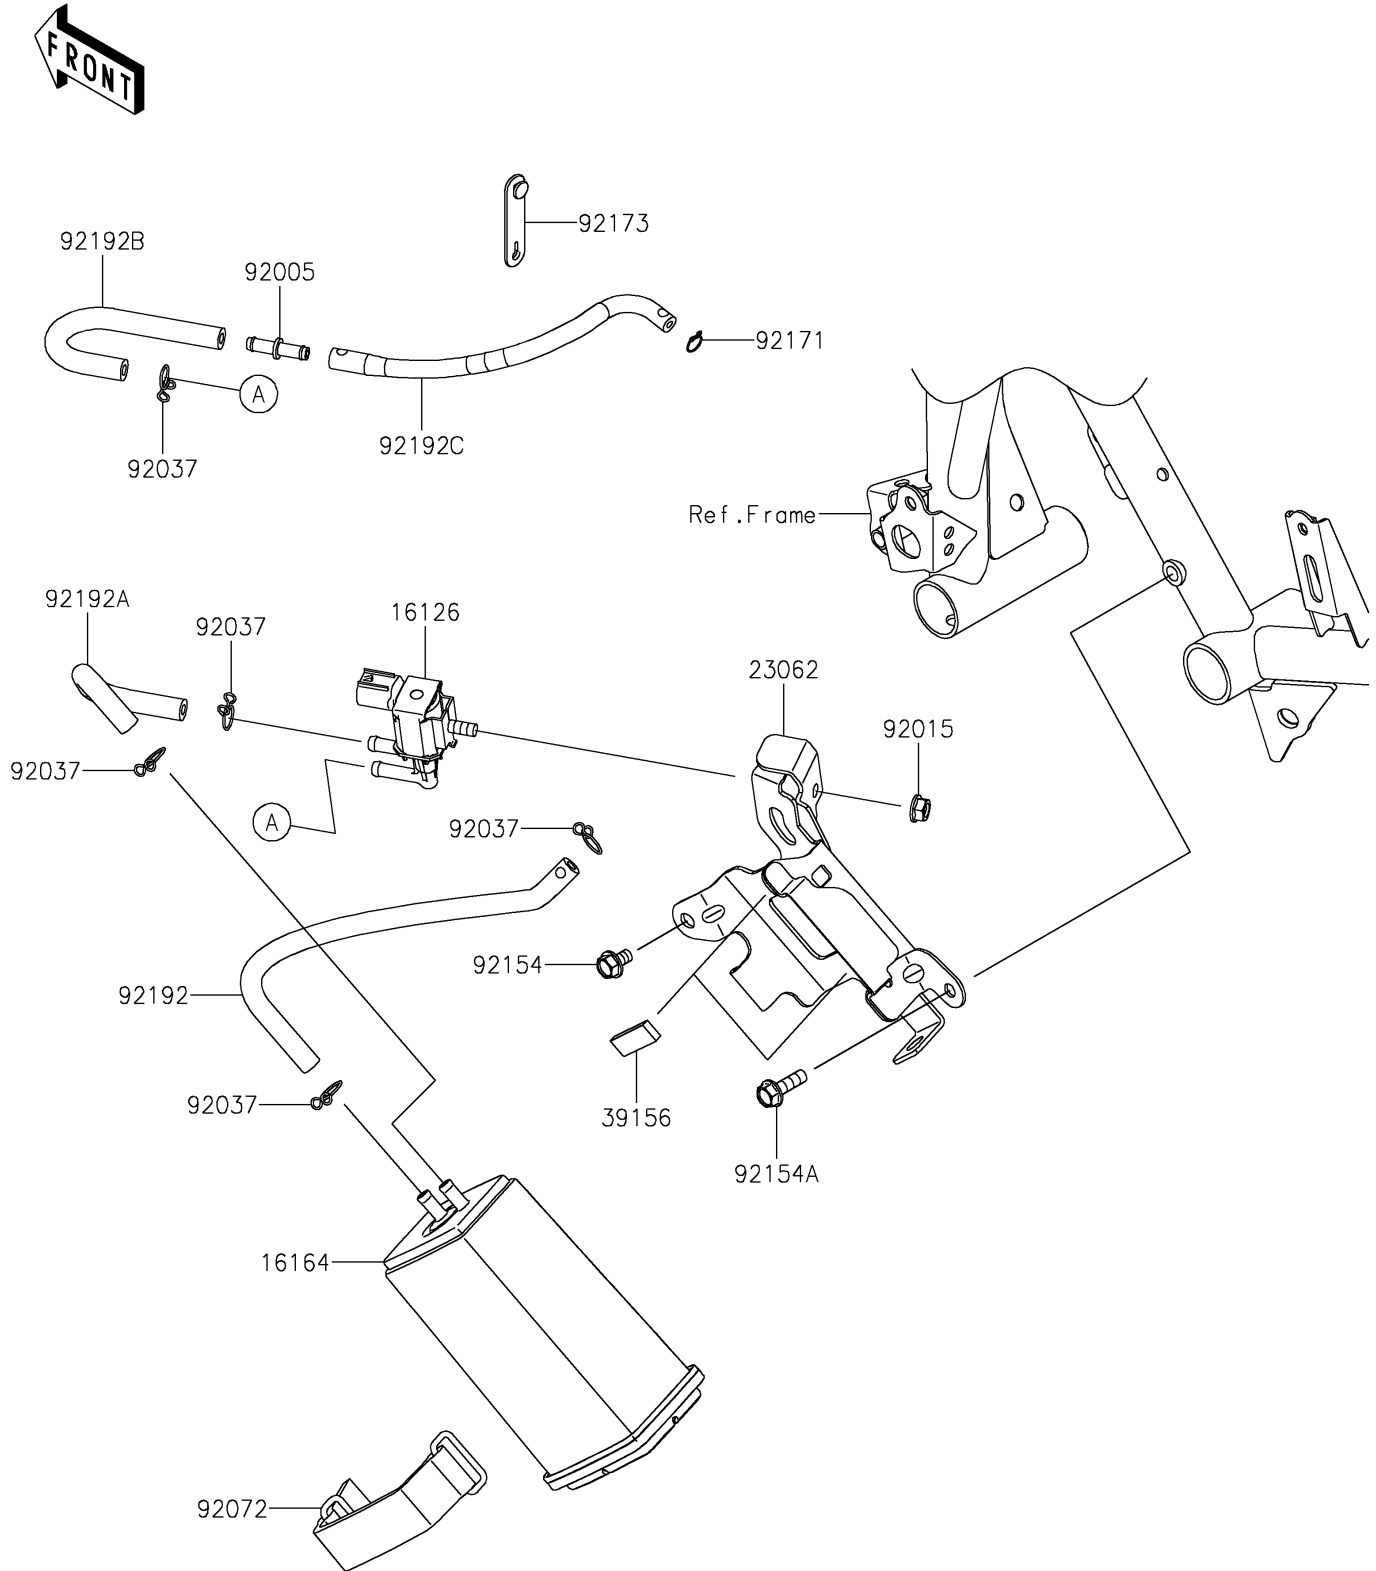

# 2024 NINJA<sup>®</sup> 500 KRT EDITION SE ABS PARTS DIAGRAM

Fuel Evaporative System(CA)

E1650

## 2024 NINJA® 500 KRT EDITION SE ABS PARTS LIST

### Fuel Evaporative System(CA)

ITEM NAME	PART NUMBER	QUANTITY
VALVE,SOLENOID (Ref # 16126)	16126-0705	1
CANISTER (Ref # 16164)	16164-0012	1
BRACKET-COMP,CANISTER (Ref # 23062)	23062-0949	1
PAD,10X30X4 (Ref # 39156)	39156-0927	2
FITTING (Ref # 92005)	92005-0721	1
NUT,FLANGED,6MM (Ref # 92015)	92015-1367	1
CLAMP,TUBE (Ref # 92037)	92037-147	5
BAND,CANISTER (Ref # 92072)	92072-0815	1
BOLT,FLANGED,6X10 (Ref # 92154)	92154-2939	1
BOLT-FLANGED,6X20 (Ref # 92154A)	92154-3812	1
CLAMP (Ref # 92171)	92171-0573	1
CLAMP (Ref # 92173)	92173-2198	1
TUBE,FUEL TANK-CANISTER (Ref # 92192)	92192-1806	1
TUBE,CANISTER-VALVE SOLENOID (Ref # 92192A)	92192-1807	1
TUBE,SOLENOID VALVE-FITTING (Ref # 92192B)	92192-1808	1
TUBE,FITTING-THROTTLE BODY (Ref # 92192C)	92192-1920	1