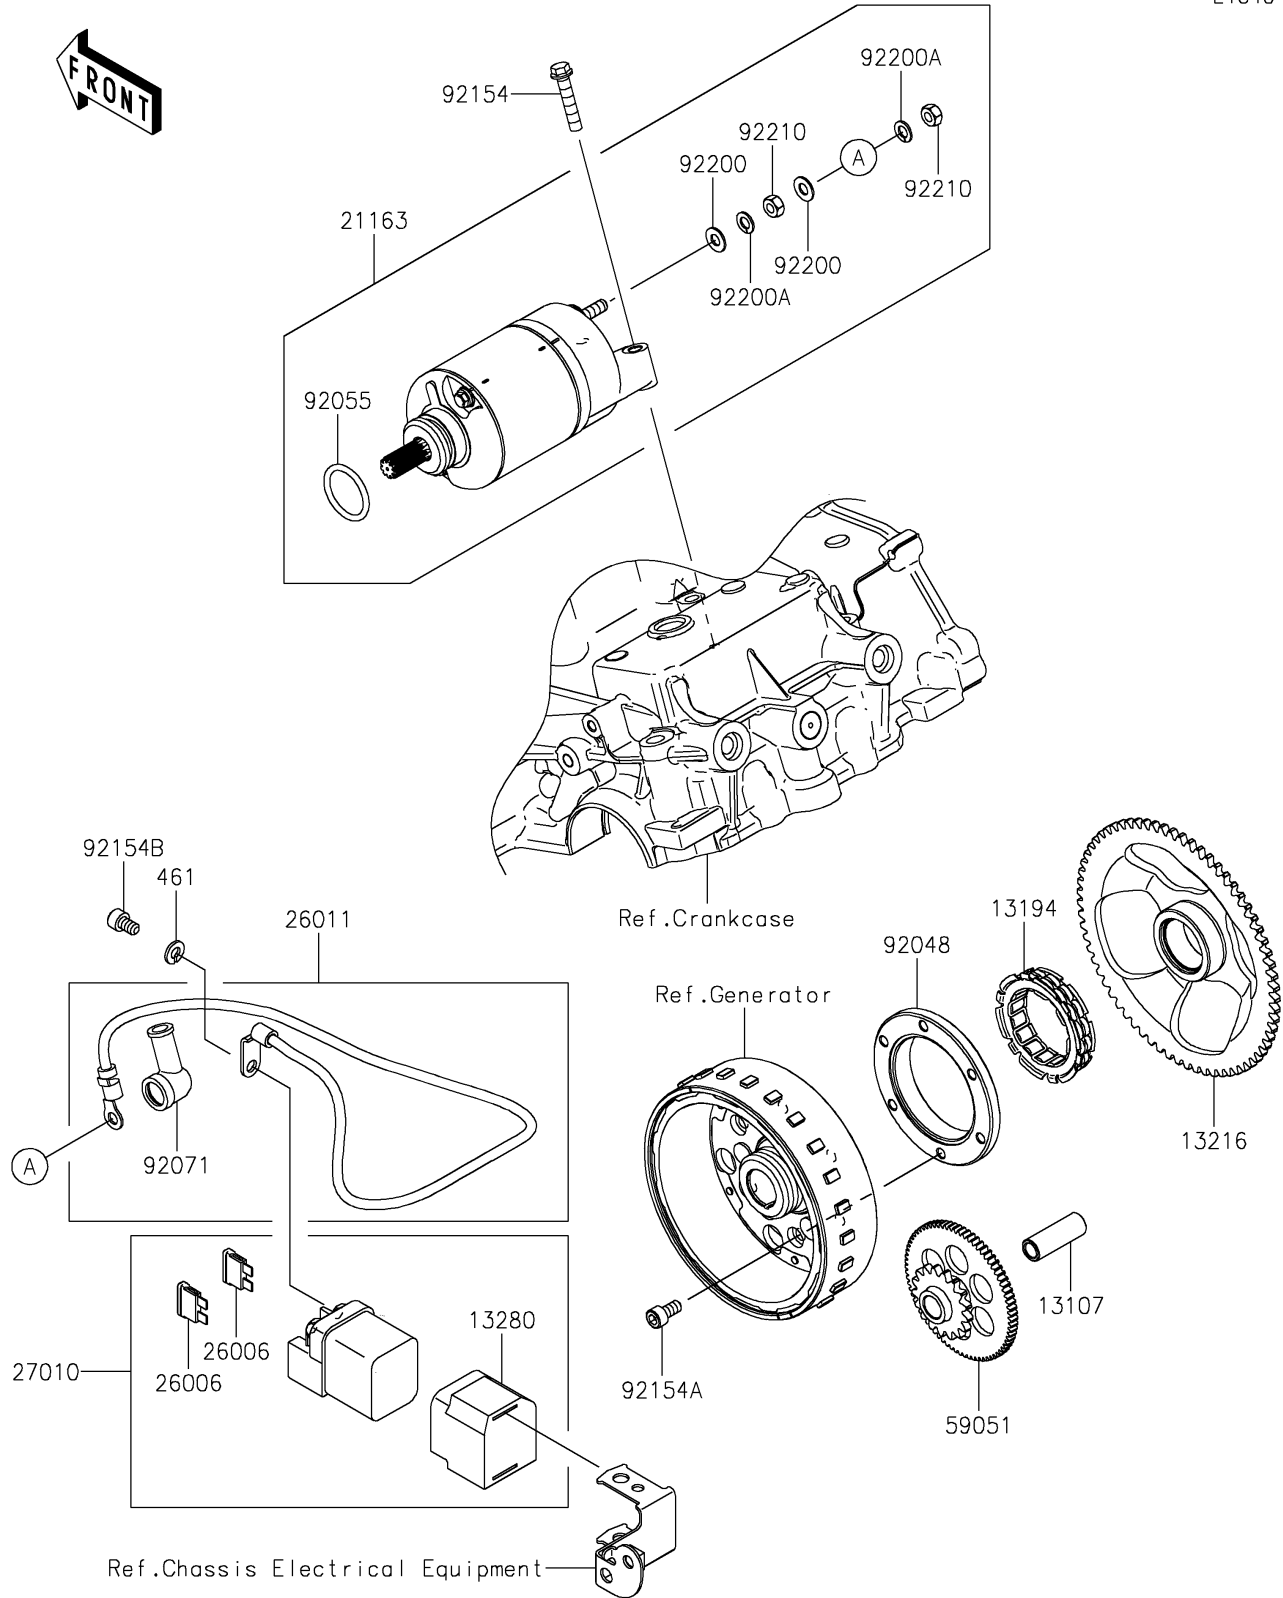

2025 Ninja 500 SE PARTS DIAGRAM

Starter Motor

E1840

2025 Ninja 500 SE PARTS LIST

Starter Motor

ITEM NAME	PART NUMBER	QUANTITY
SHAFT,IDLER (Ref # 13107)	13107-0861	1
CLUTCH-ONEWAY (Ref # 13194)	13194-1096	1
GEAR-COMP,ONEWAY CLUTCH,67T (Ref # 13216)	13216-0895	1
HOLDER (Ref # 13280)	13280-0301	1
STARTER-ELECTRIC (Ref # 21163)	21163-0794	1
FUSE,BLADE,30A,GREEN (Ref # 26006)	26006-1006	2
WIRE-LEAD,STARTER (Ref # 26011)	26011-1867	1
SWITCH,MAGNETIC (Ref # 27010)	27010-0099	1
GEAR-SPUR,IDLER (Ref # 59051)	59051-0799	1
RACE (Ref # 92048)	92048-0024	1
RING-O (Ref # 92055)	92055-0822	1
GROMMET (Ref # 92071)	92071-0787	1
BOLT,FLANGED,6X30 (Ref # 92154)	92154-1773	2
BOLT,SOCKET,6X12 (Ref # 92154A)	92154-1889	6
BOLT,SOCKET,6X10 (Ref # 92154B)	92154-4401	2
WASHER (Ref # 92200)	92200-1678	2
WASHER (Ref # 92200A)	92200-1679	2
NUT (Ref # 92210)	92210-1664	2
WASHER-SPRING,6MM (Ref # 461)	461DA0600	2