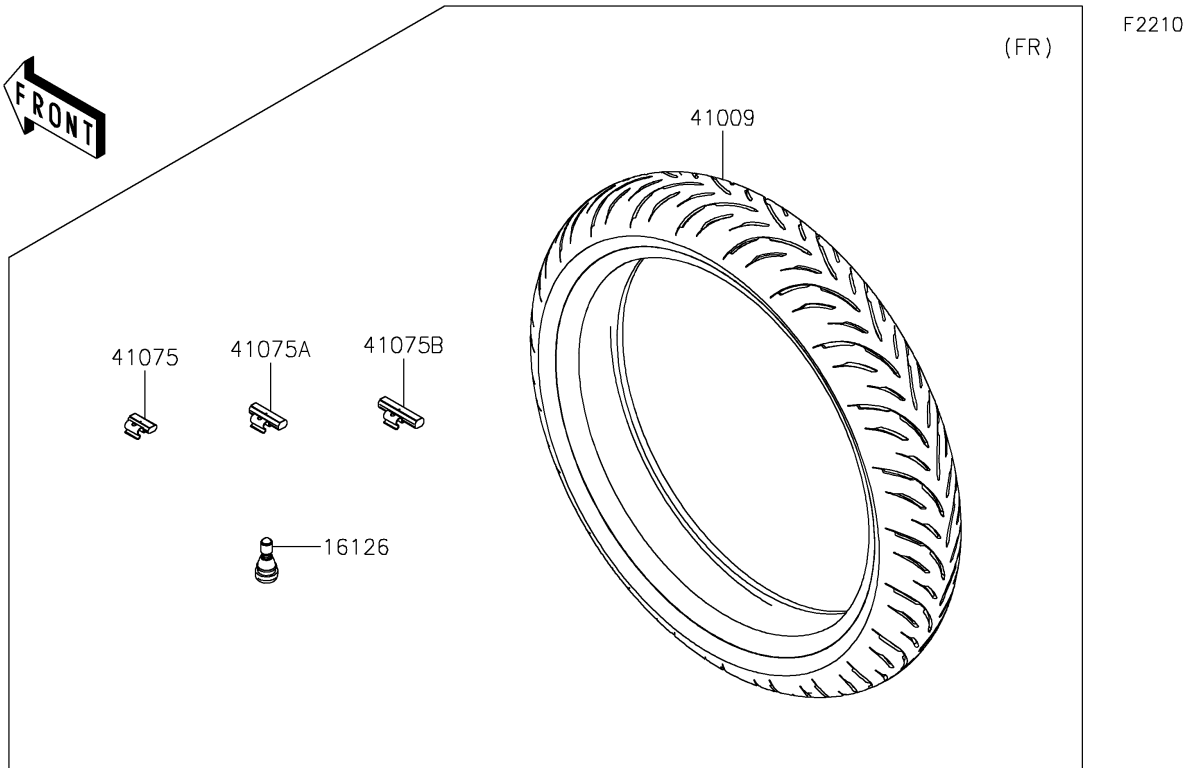

2024 NINJA® 500 KRT EDITION SE ABS PARTS DIAGRAM

Tires

2024 NINJA® 500 KRT EDITION SE ABS PARTS LIST

Tires

ITEM NAME	PART NUMBER	QUANTITY
VALVE,TIRE (Ref # 16126)	16126-0770	2
TIRE,FR,110/70R17 54H,GPR-300F (Ref # 41009)	41009-0773	1
TIRE,RR,150/60R17 66H,GPR-300 (Ref # 41009A)	41009-0774	1
BALANCER-WHEEL,10G,SILVER (Ref # 41075)	41075-0007	AR
BALANCER-WHEEL,20G,SILVER (Ref # 41075A)	41075-0008	AR
BALANCER-WHEEL,30G,SILVER (Ref # 41075B)	41075-0009	AR