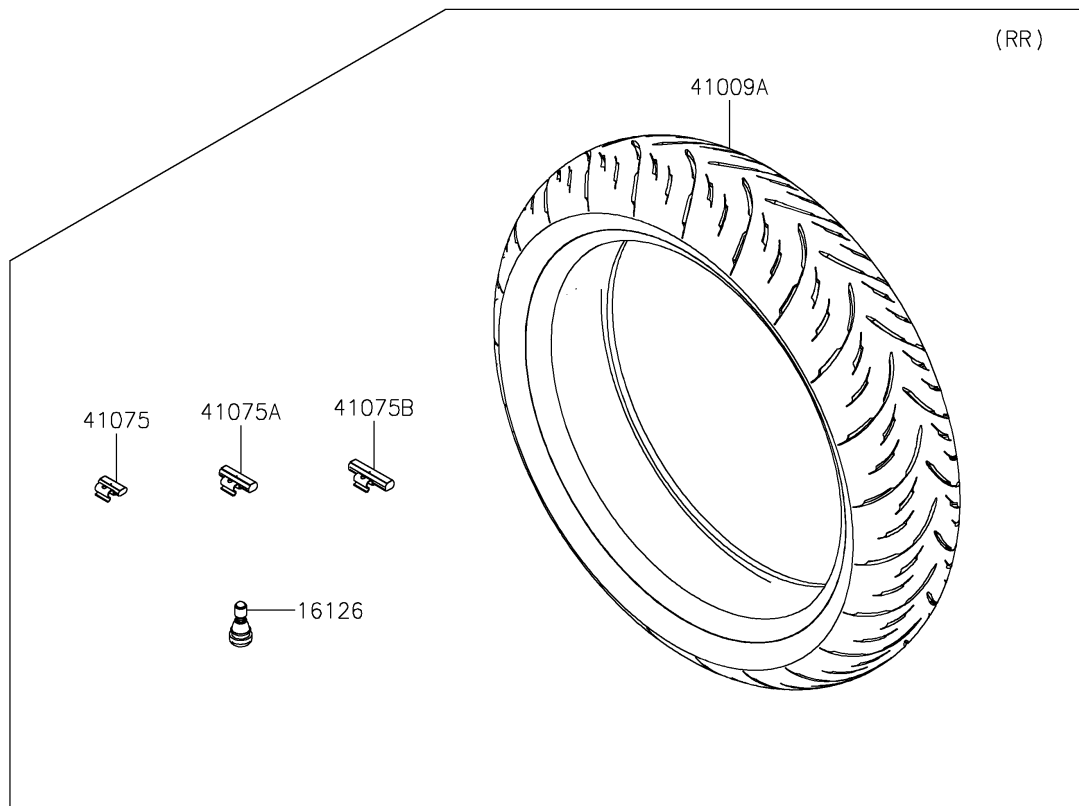

2024 NINJA® 500 KRT EDITION SE ABS PARTS DIAGRAM

Tires

2024 NINJA® 500 KRT EDITION SE ABS PARTS LIST

Tires

ITEM NAME	PART NUMBER	QUANTITY
VALVE,TIRE (Ref # 16126)	16126-0770	2
TIRE,FR,110/70R17 54H,GPR-300F (Ref # 41009)	41009-0773	1
TIRE,RR,150/60R17 66H,GPR-300 (Ref # 41009A)	41009-0774	1
BALANCER-WHEEL,10G,SILVER (Ref # 41075)	41075-0007	AR
BALANCER-WHEEL,20G,SILVER (Ref # 41075A)	41075-0008	AR
BALANCER-WHEEL,30G,SILVER (Ref # 41075B)	41075-0009	AR