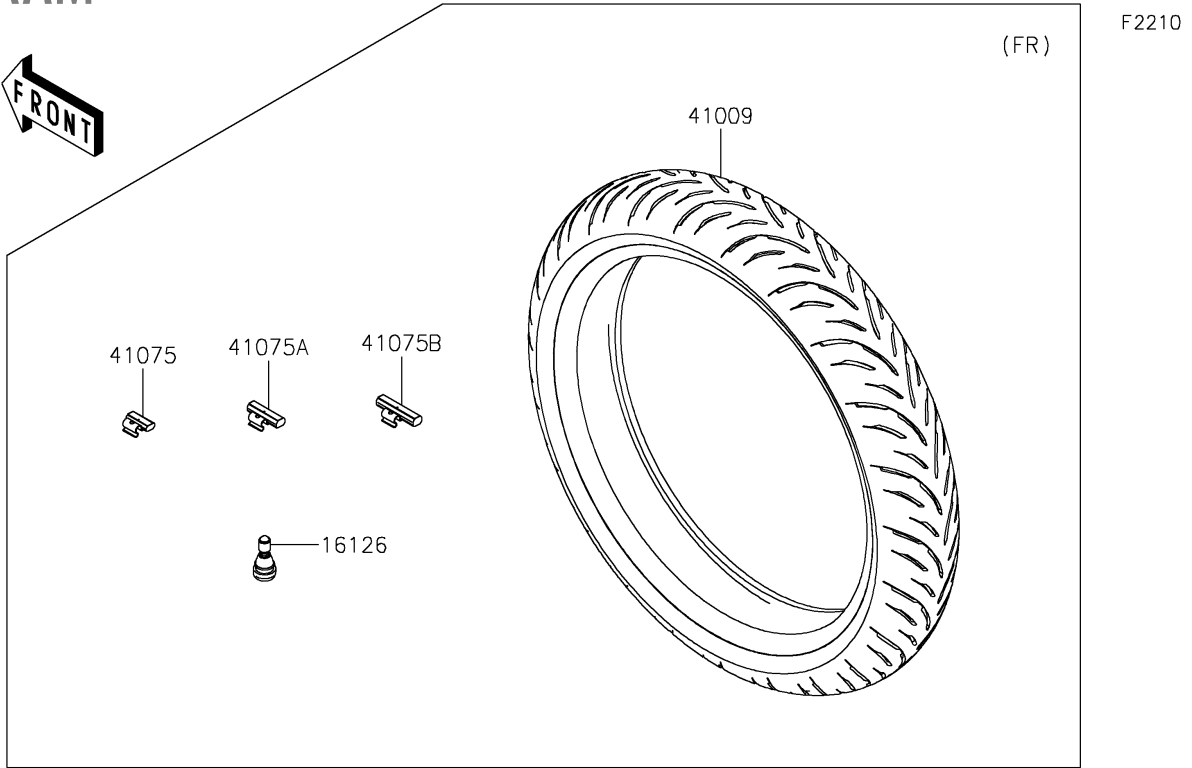

# 2024 NINJA® 500 SE 40th ANNIVERSARY EDITION ABS PARTS DIAGRAM

## Tires

ITEM NAME	PART NUMBER	QUANTITY
VALVE,TIRE (Ref # 16126)	16126-0770	2
TIRE,FR,110/70R17 54H,GPR-300F (Ref # 41009)	41009-0773	1
TIRE,RR,150/60R17 66H,GPR-300 (Ref # 41009A)	41009-0774	1
BALANCER-WHEEL,10G,SILVER (Ref # 41075)	41075-0007	AR
BALANCER-WHEEL,20G,SILVER (Ref # 41075A)	41075-0008	AR
BALANCER-WHEEL,30G,SILVER (Ref # 41075B)	41075-0009	AR