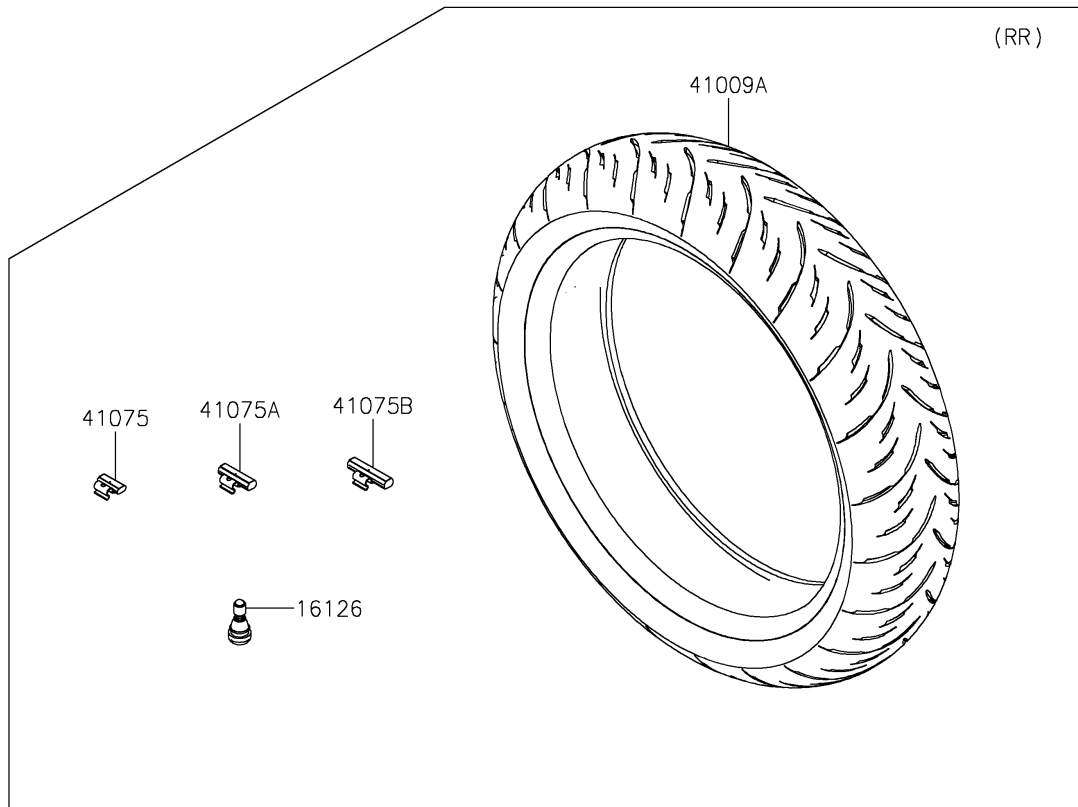

# 2024 NINJA® 500 SE 40th ANNIVERSARY EDITION ABS PARTS DIAGRAM

# 2024 NINJA® 500 SE 40th ANNIVERSARY EDITION ABS PARTS LIST

## Tires

ITEM NAME	PART NUMBER	QUANTITY
VALVE,TIRE (Ref # 16126)	16126-0770	2
TIRE,FR,110/70R17 54H,GPR-300F (Ref # 41009)	41009-0773	1
TIRE,RR,150/60R17 66H,GPR-300 (Ref # 41009A)	41009-0774	1
BALANCER-WHEEL,10G,SILVER (Ref # 41075)	41075-0007	AR
BALANCER-WHEEL,20G,SILVER (Ref # 41075A)	41075-0008	AR
BALANCER-WHEEL,30G,SILVER (Ref # 41075B)	41075-0009	AR