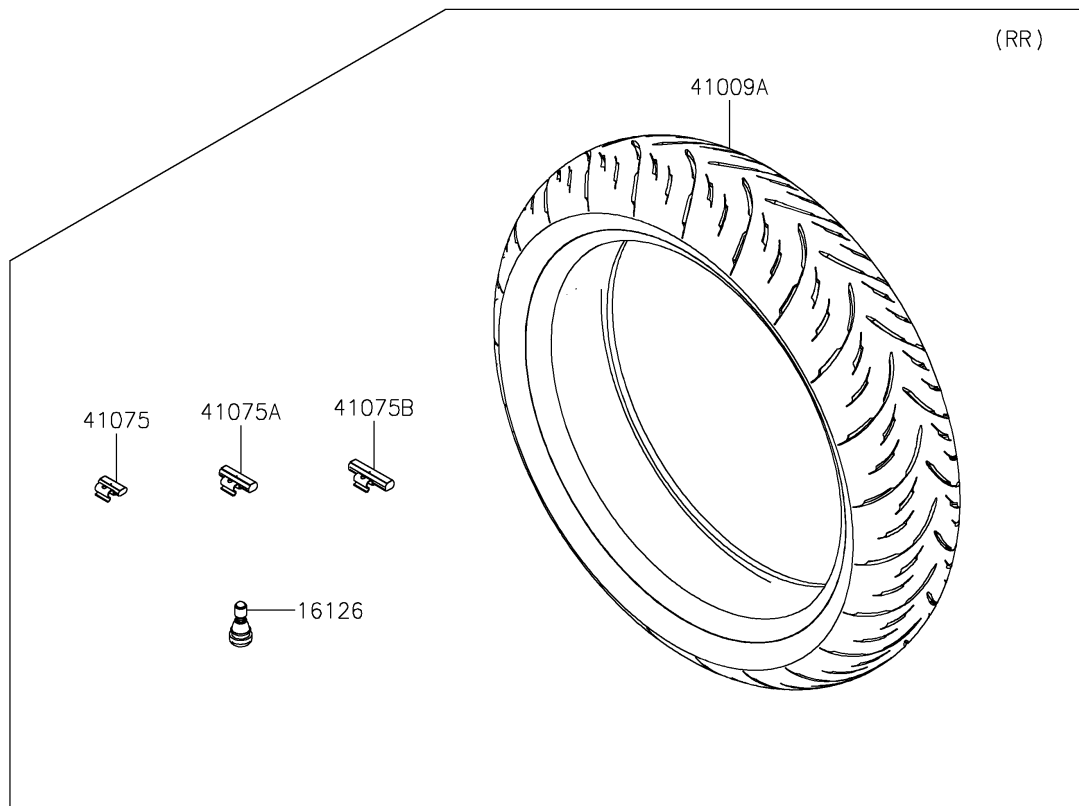

2025 NINJA® 500 SE ABS PARTS DIAGRAM

Tires

2025 NINJA® 500 SE ABS PARTS LIST

Tires

ITEM NAME	PART NUMBER	QUANTITY
VALVE,TIRE (Ref # 16126)	16126-0770	2
TIRE,FR,110/70R17 54H,GPR-300F (Ref # 41009)	41009-0773	1
TIRE,RR,150/60R17 66H,GPR-300 (Ref # 41009A)	41009-0774	1
BALANCER-WHEEL,10G,SILVER (Ref # 41075)	41075-0007	AR
BALANCER-WHEEL,20G,SILVER (Ref # 41075A)	41075-0008	AR
BALANCER-WHEEL,30G,SILVER (Ref # 41075B)	41075-0009	AR