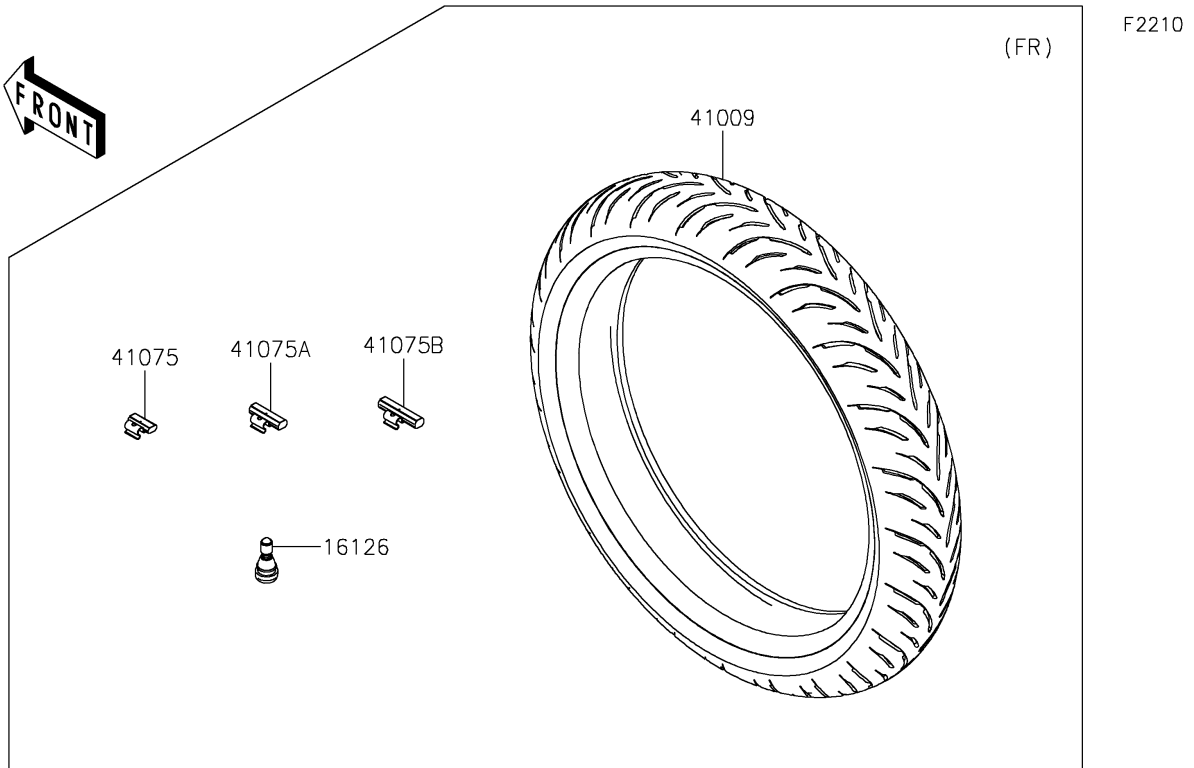

2025 NINJA® 500 SE ABS PARTS DIAGRAM

Tires

2025 NINJA® 500 SE ABS PARTS LIST

Tires

ITEM NAME	PART NUMBER	QUANTITY
VALVE,TIRE (Ref # 16126)	16126-0770	2
TIRE,FR,110/70R17 54H,GPR-300F (Ref # 41009)	41009-0773	1
TIRE,RR,150/60R17 66H,GPR-300 (Ref # 41009A)	41009-0774	1
BALANCER-WHEEL,10G,SILVER (Ref # 41075)	41075-0007	AR
BALANCER-WHEEL,20G,SILVER (Ref # 41075A)	41075-0008	AR
BALANCER-WHEEL,30G,SILVER (Ref # 41075B)	41075-0009	AR