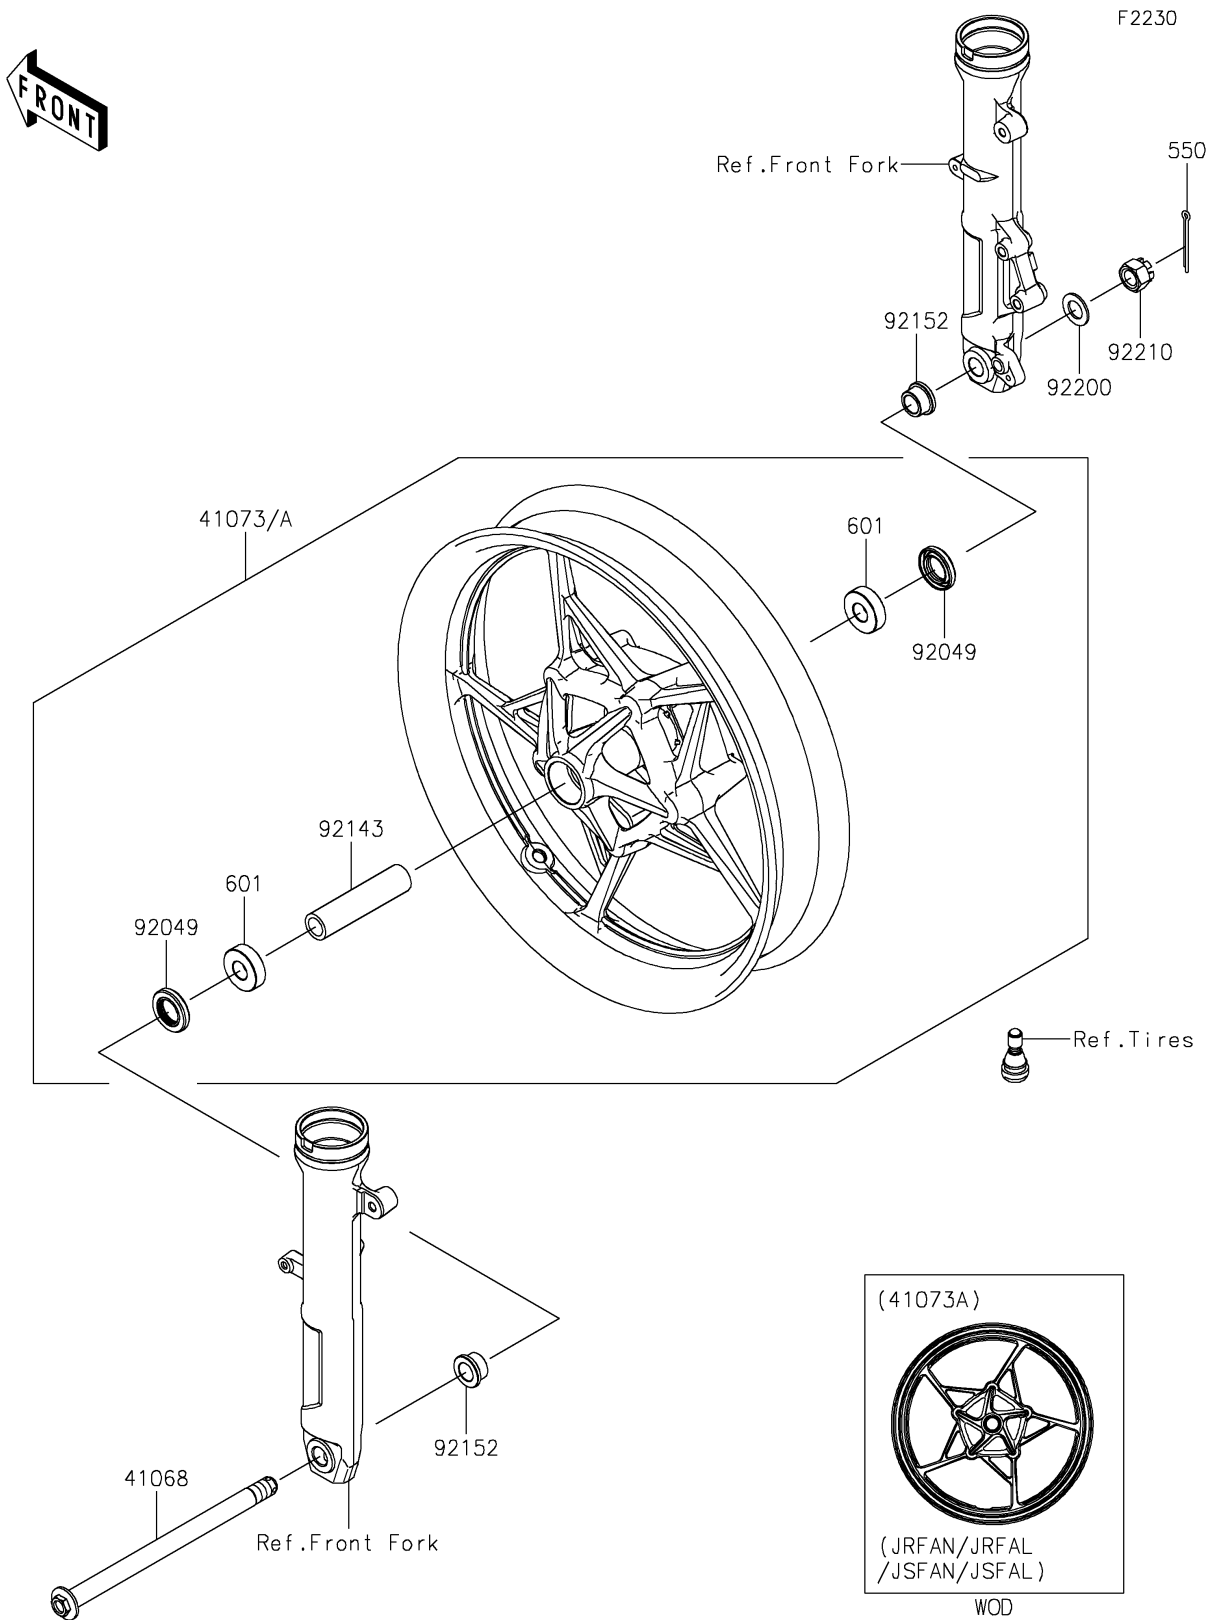

# 2025 NINJA® 500 SE ABS PARTS DIAGRAM

Front Wheel

## 2025 NINJA® 500 SE ABS PARTS LIST

### Front Wheel

ITEM NAME	PART NUMBER	QUANTITY
AXLE,FR (Ref # 41068)	41068-0643	1
WHEEL-ASSY,FR,G.BLACK (Ref # 41073A)	41073-0752-QT	1
SEAL-OIL,23X40X7 (Ref # 92049)	92049-0801	2
COLLAR,17.2X25X105 (Ref # 92143)	92143-1124	1
COLLAR,17X30X15.5 (Ref # 92152)	92152-2386	2
WASHER,17.3X30X2 (Ref # 92200)	92200-1916	1
NUT,CASTLE,16X19 (Ref # 92210)	92210-1585	1
PIN-COTTER,4.0X35 (Ref # 550)	550AA4035	1
BEARING-BALL,#6203UUC3 (Ref # 601)	601B6203UU	2