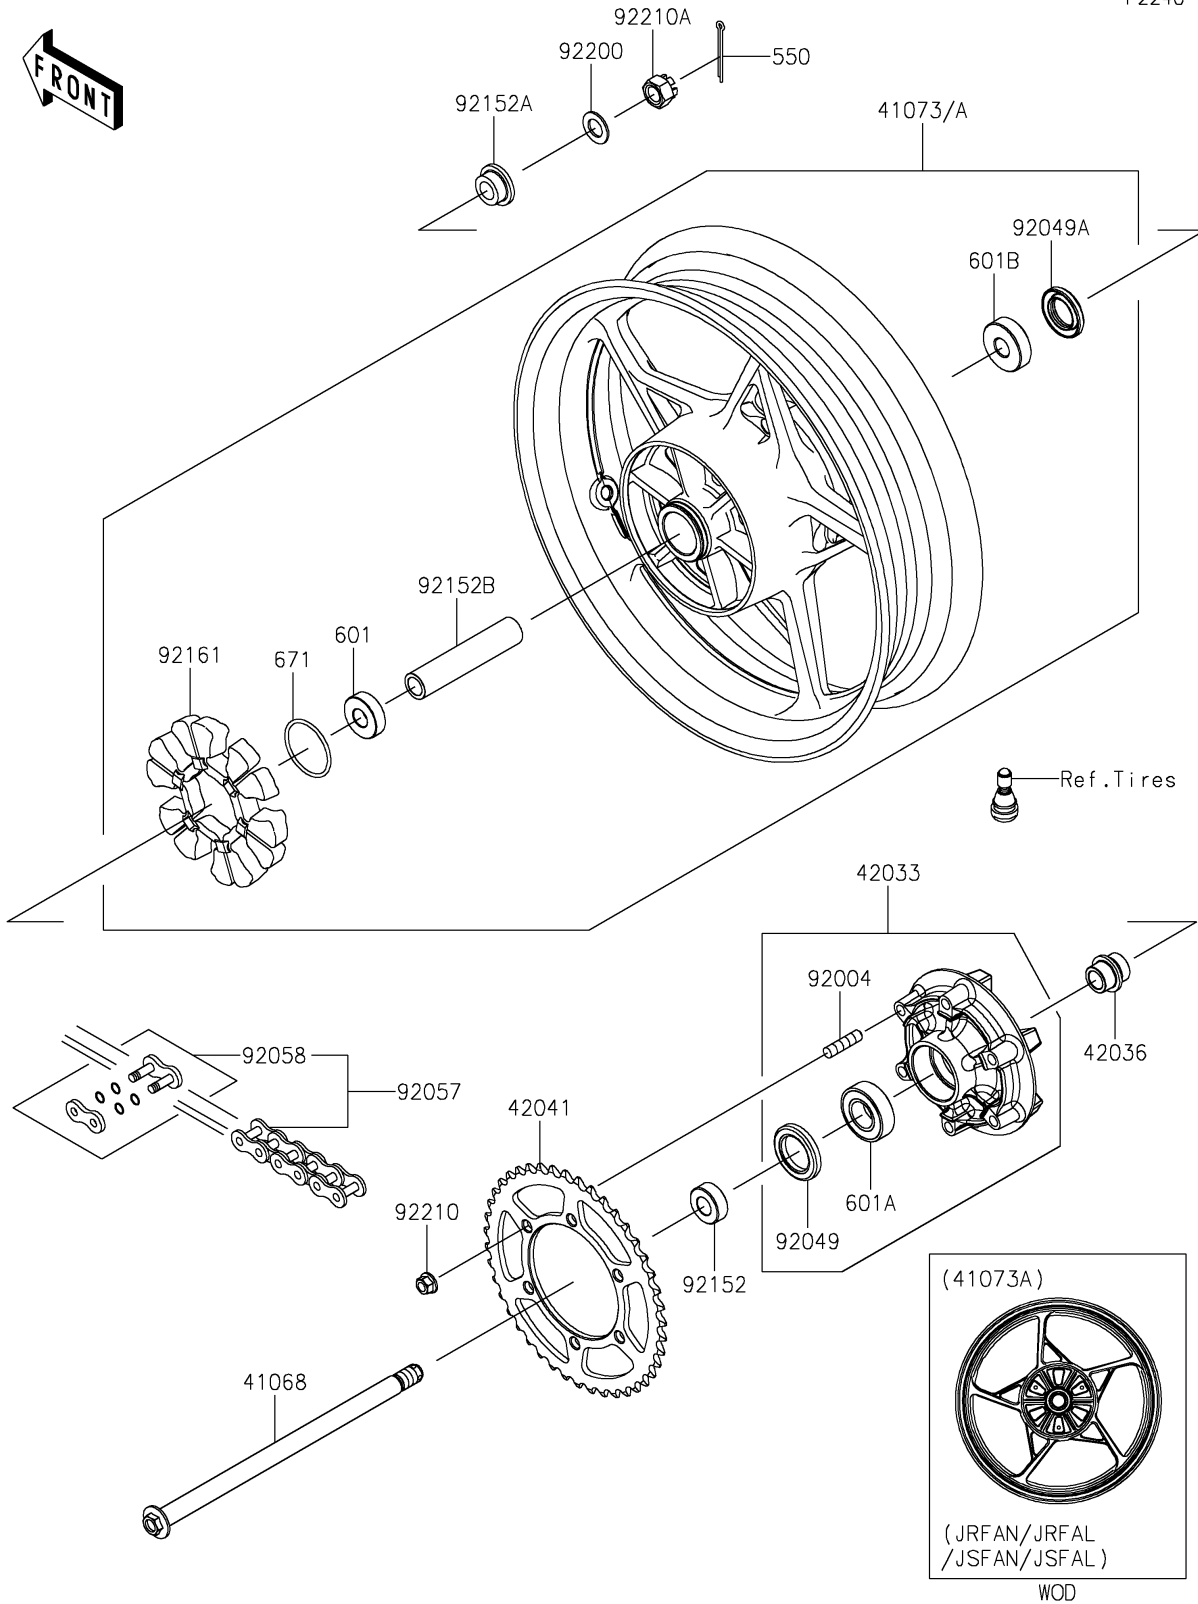

# 2024 NINJA® 500 SE ABS PARTS DIAGRAM

Rear Wheel/Chain

F2240

## 2024 NINJA® 500 SE ABS PARTS LIST

### Rear Wheel/Chain

ITEM NAME	PART NUMBER	QUANTITY
AXLE,RR (Ref # 41068)	41068-0644	1
WHEEL-ASSY,RR,G.BLACK (Ref # 41073A)	41073-0753-QT	1
COUPLING-ASSY,RR HUB (Ref # 42033)	42033-0574	1
SLEEVE,RR HUB,L=30 (Ref # 42036)	42036-1055	1
SPROCKET-HUB,43T (Ref # 42041)	42041-0193	1
STUD,10X19 (Ref # 92004)	92004-0048	6
SEAL-OIL,35X52X7 (Ref # 92049)	92049-0730	1
SEAL-OIL,27X47X7 (Ref # 92049A)	92049-0802	1
CHAIN,DRIVE,EK520LVOX108L (Ref # 92057)	92057-0910	1
JOINT-CHAIN,DRIVE (Ref # 92058)	92058-1100	1
COLLAR,17X35X13 (Ref # 92152)	92152-0843	1
COLLAR,17X28(38)X15 (Ref # 92152A)	92152-0844	1
COLLAR,17.2X25X121 (Ref # 92152B)	92152-2387	1
DAMPER,RR HUB SHOCK (Ref # 92161)	92161-0700	1
WASHER,17.3X30X2 (Ref # 92200)	92200-1916	1
NUT,LOCK,FLANGED,10MM (Ref # 92210)	92210-1139	6
NUT,CASTLE,16X19 (Ref # 92210A)	92210-1585	1
PIN-COTTER,4.0X35 (Ref # 550)	550AA4035	1
BEARING-BALL,#6203UUC3 (Ref # 601)	601B6203UU	1
BEARING-BALL,#6205G (Ref # 601A)	601B6205G	1
BEARING-BALL,6303LLUC3/2ASU68 (Ref # 601B)	601B6303UU	1
O RING,50MM (Ref # 671)	671B2550	1