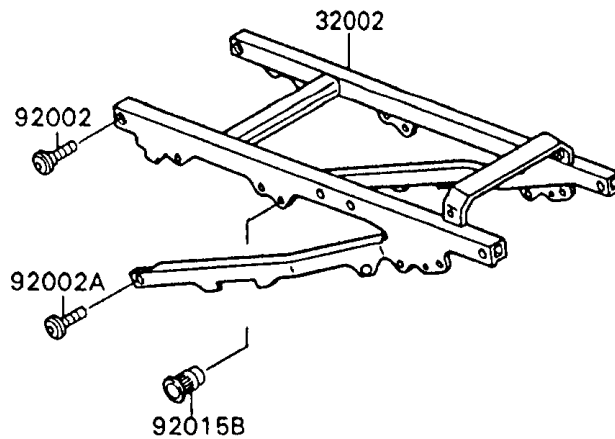

1992 Ninja® 600R PARTS DIAGRAM

Frame

F2120-0309

1992 Ninja® 600R PARTS LIST

Frame

ITEM NAME	PART NUMBER	QUANTITY
CAP,STEERING STEM (Ref # 11012)	11012-1442	1
FRAME-COMP,RR (Ref # 32002)	32002-1938	1
FRAME-COMP,FR (Ref # 32160)	32160-1005	1
BOLT,SOCKET,8X32 (Ref # 92002)	92002-1927	2
BOLT,SOCKET,10X25 (Ref # 92002A)	92002-1928	2
NUT,18MM (Ref # 92015)	92015-1404	1
NUT,25MM,T=12 (Ref # 92015A)	92015-1546	1
NUT,POP,6MM,L=16.5 (Ref # 92015B)	92015-1792	5
WASHER,CLAW,18.5X30X2.3 (Ref # 92022)	92022-1555	1
SEAL-OIL,XMHE36X52X4J (Ref # 92049)	92049-1162	1
SEAL-OIL,STEERING STEM (Ref # 92049A)	92049-1214	1
RING-O,ID=24.5 (Ref # 92055)	92055-1459	1
BEARING-ROLLER,HR320/28XJ (Ref # 92116)	92116-1009	1
BEARING-ROLLER,HI-CAP32005JR-1 (Ref # 92116A)	92116-1056	1
DAMPER (Ref # 92160)	92160-1075	1
W-PLAIN-S (Ref # 410)	410F1800	1