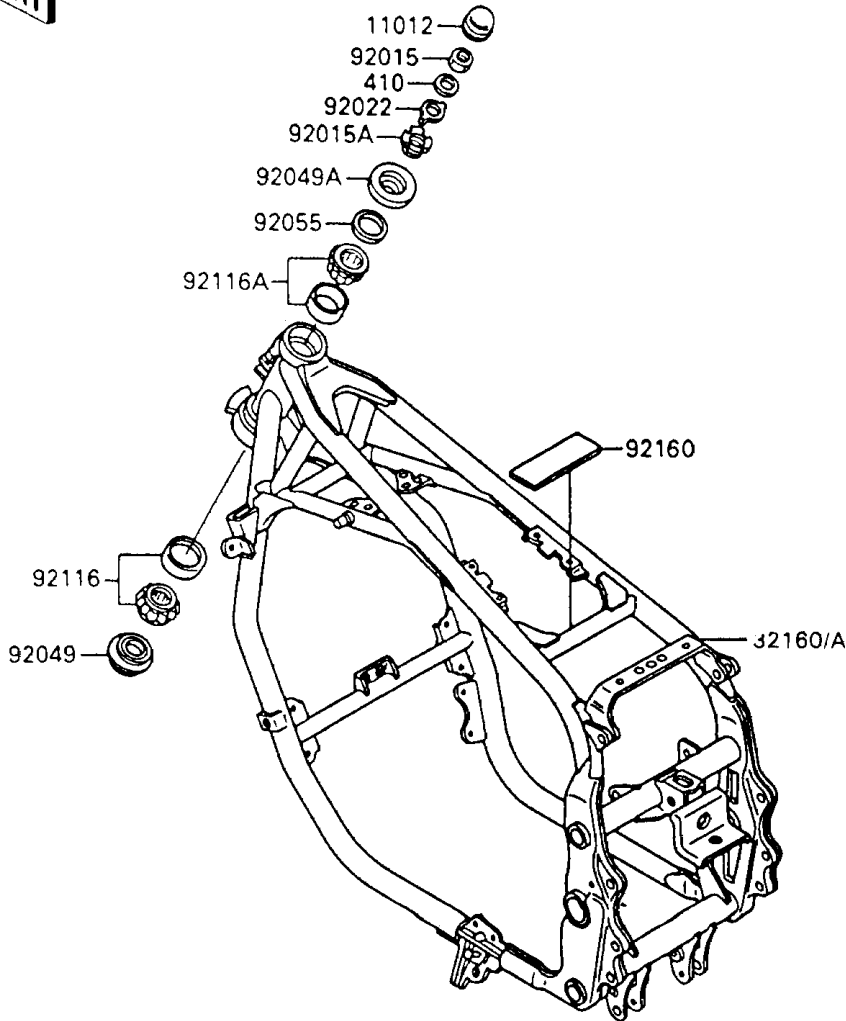

1992 Ninja® 600R PARTS DIAGRAM

Frame

F2120-0309

1992 Ninja® 600R PARTS LIST

Frame

ITEM NAME	PART NUMBER	QUANTITY
CAP,STEERING STEM (Ref # 11012)	11012-1442	1
FRAME-COMP,RR (Ref # 32002)	32002-1938	1
FRAME-COMP,FR (Ref # 32160)	32160-1005	1
BOLT,SOCKET,8X32 (Ref # 92002)	92002-1927	2
BOLT,SOCKET,10X25 (Ref # 92002A)	92002-1928	2
NUT,18MM (Ref # 92015)	92015-1404	1
NUT,25MM,T=12 (Ref # 92015A)	92015-1546	1
NUT,POP,6MM,L=16.5 (Ref # 92015B)	92015-1792	5
WASHER,CLAW,18.5X30X2.3 (Ref # 92022)	92022-1555	1
SEAL-OIL,XMHE36X52X4J (Ref # 92049)	92049-1162	1
SEAL-OIL,STEERING STEM (Ref # 92049A)	92049-1214	1
RING-O,ID=24.5 (Ref # 92055)	92055-1459	1
BEARING-ROLLER,HR320/28XJ (Ref # 92116)	92116-1009	1
BEARING-ROLLER,HI-CAP32005JR-1 (Ref # 92116A)	92116-1056	1
DAMPER (Ref # 92160)	92160-1075	1
W-PLAIN-S (Ref # 410)	410F1800	1