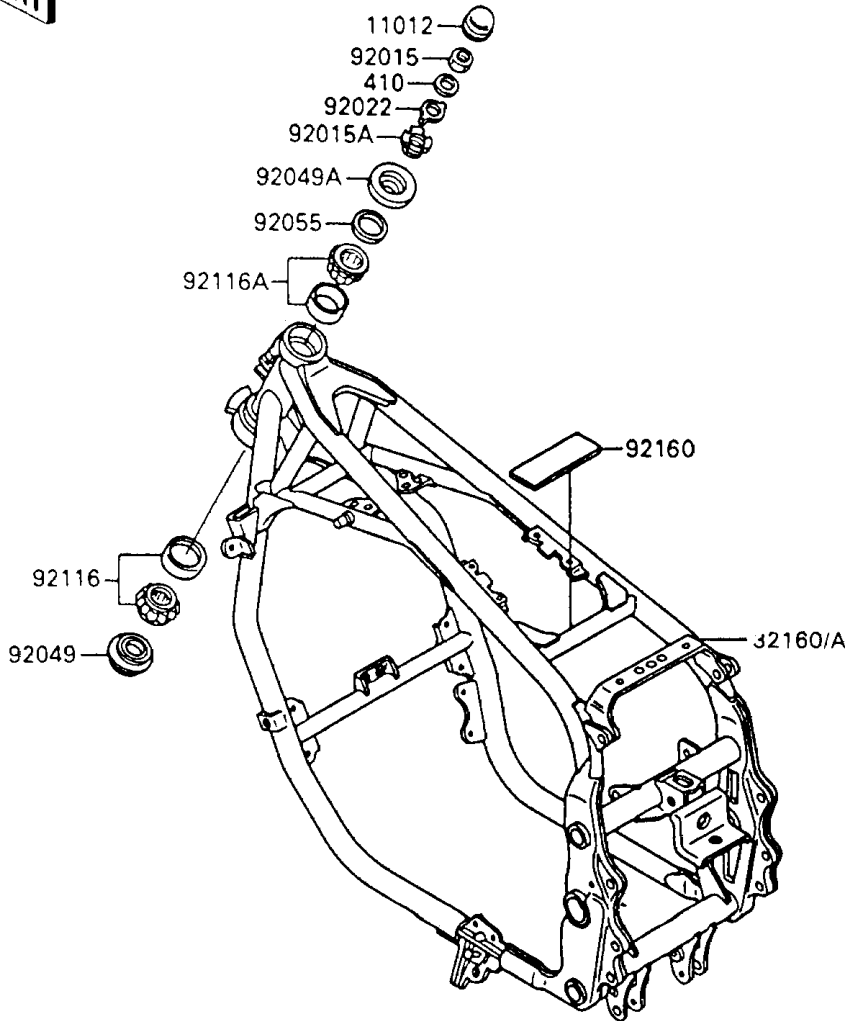

# 1994 Ninja® 600R PARTS DIAGRAM

Frame

F2120-0309

# 1994 Ninja® 600R PARTS LIST

## Frame

ITEM NAME	PART NUMBER	QUANTITY
CAP,STEERING STEM (Ref # 11012)	11012-1442	1
FRAME-COMP,RR (Ref # 32002)	32002-1938	1
FRAME-COMP,FR (Ref # 32160A)	32160-1313	1
BOLT,SOCKET,8X32 (Ref # 92002)	92002-1927	2
BOLT,SOCKET,10X25 (Ref # 92002A)	92002-1928	2
NUT,18MM (Ref # 92015)	92015-1404	1
NUT,25MM,T=12 (Ref # 92015A)	92015-1546	1
NUT,POP,6MM,L=16.5 (Ref # 92015B)	92015-1792	5
WASHER,CLAW,18.5X30X2.3 (Ref # 92022)	92022-1555	1
SEAL-OIL,XMHE36X52X4J (Ref # 92049)	92049-1162	1
SEAL-OIL,STEERING STEM (Ref # 92049A)	92049-1214	1
RING-O,ID=24.5 (Ref # 92055)	92055-1459	1
BEARING-ROLLER,HR320/28XJ (Ref # 92116)	92116-1009	1
BEARING-ROLLER,HI-CAP32005JR-1 (Ref # 92116A)	92116-1056	1
DAMPER (Ref # 92160)	92160-1075	1
W-PLAIN-S (Ref # 410)	410F1800	1