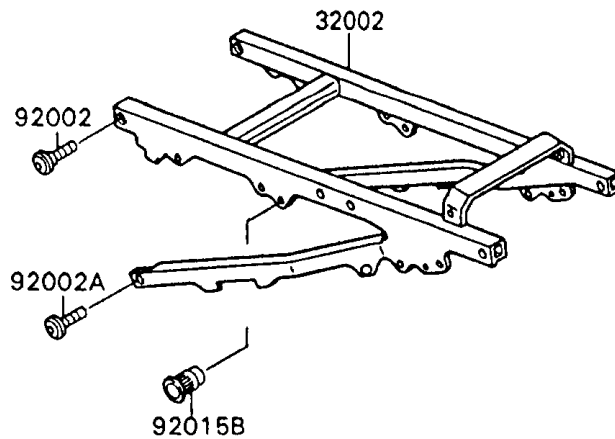

# 1994 Ninja® 600R PARTS DIAGRAM

Frame

F2120-0309

## Frame

ITEM NAME	PART NUMBER	QUANTITY
CAP,STEERING STEM (Ref # 11012)	11012-1442	1
FRAME-COMP,RR (Ref # 32002)	32002-1938	1
FRAME-COMP,FR (Ref # 32160A)	32160-1313	1
BOLT,SOCKET,8X32 (Ref # 92002)	92002-1927	2
BOLT,SOCKET,10X25 (Ref # 92002A)	92002-1928	2
NUT,18MM (Ref # 92015)	92015-1404	1
NUT,25MM,T=12 (Ref # 92015A)	92015-1546	1
NUT,POP,6MM,L=16.5 (Ref # 92015B)	92015-1792	5
WASHER,CLAW,18.5X30X2.3 (Ref # 92022)	92022-1555	1
SEAL-OIL,XMHE36X52X4J (Ref # 92049)	92049-1162	1
SEAL-OIL,STEERING STEM (Ref # 92049A)	92049-1214	1
RING-O,ID=24.5 (Ref # 92055)	92055-1459	1
BEARING-ROLLER,HR320/28XJ (Ref # 92116)	92116-1009	1
BEARING-ROLLER,HI-CAP32005JR-1 (Ref # 92116A)	92116-1056	1
DAMPER (Ref # 92160)	92160-1075	1
W-PLAIN-S (Ref # 410)	410F1800	1